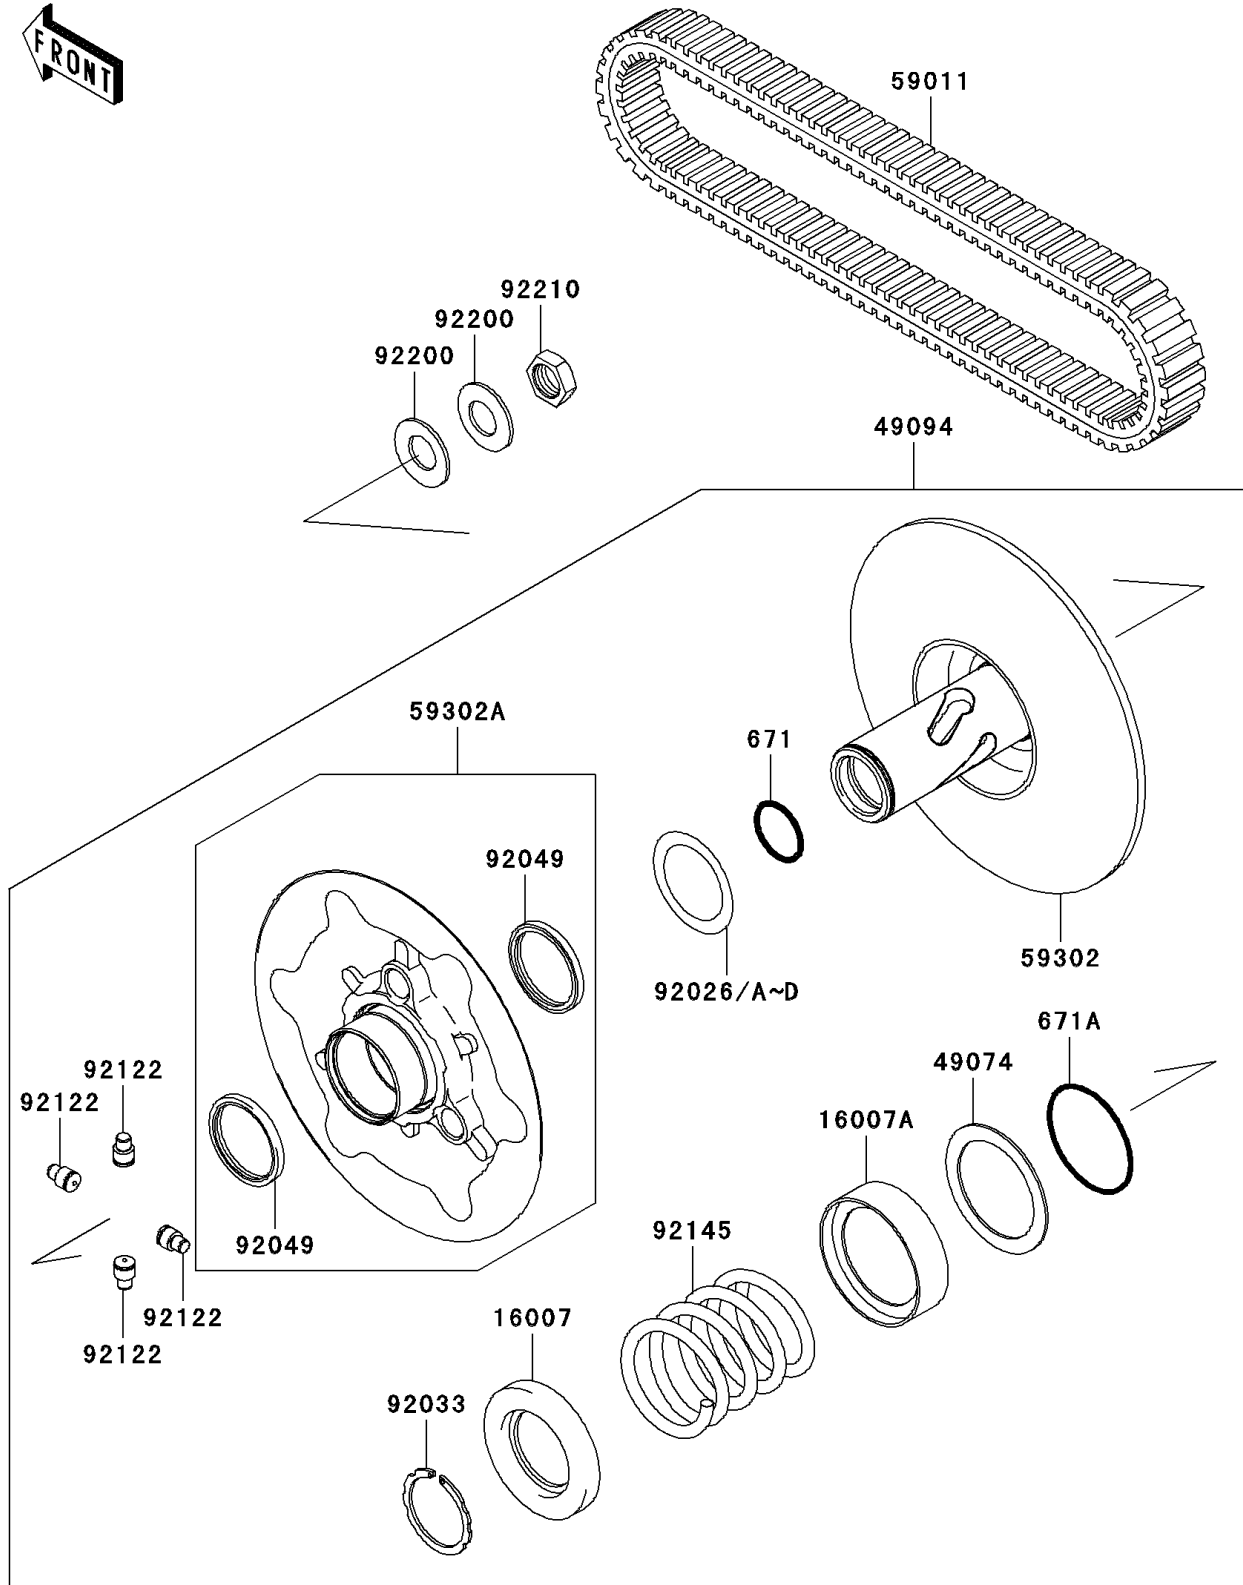

2007 Brute Force® 750 4x4i NRA Outdoors™ PARTS DIAGRAM

Driven Converter/Drive Belt

E1392

2007 Brute Force® 750 4x4i NRA Outdoors™ PARTS LIST

Driven Converter/Drive Belt

ITEM NAME	PART NUMBER	QUANTITY
-----------	-------------	----------