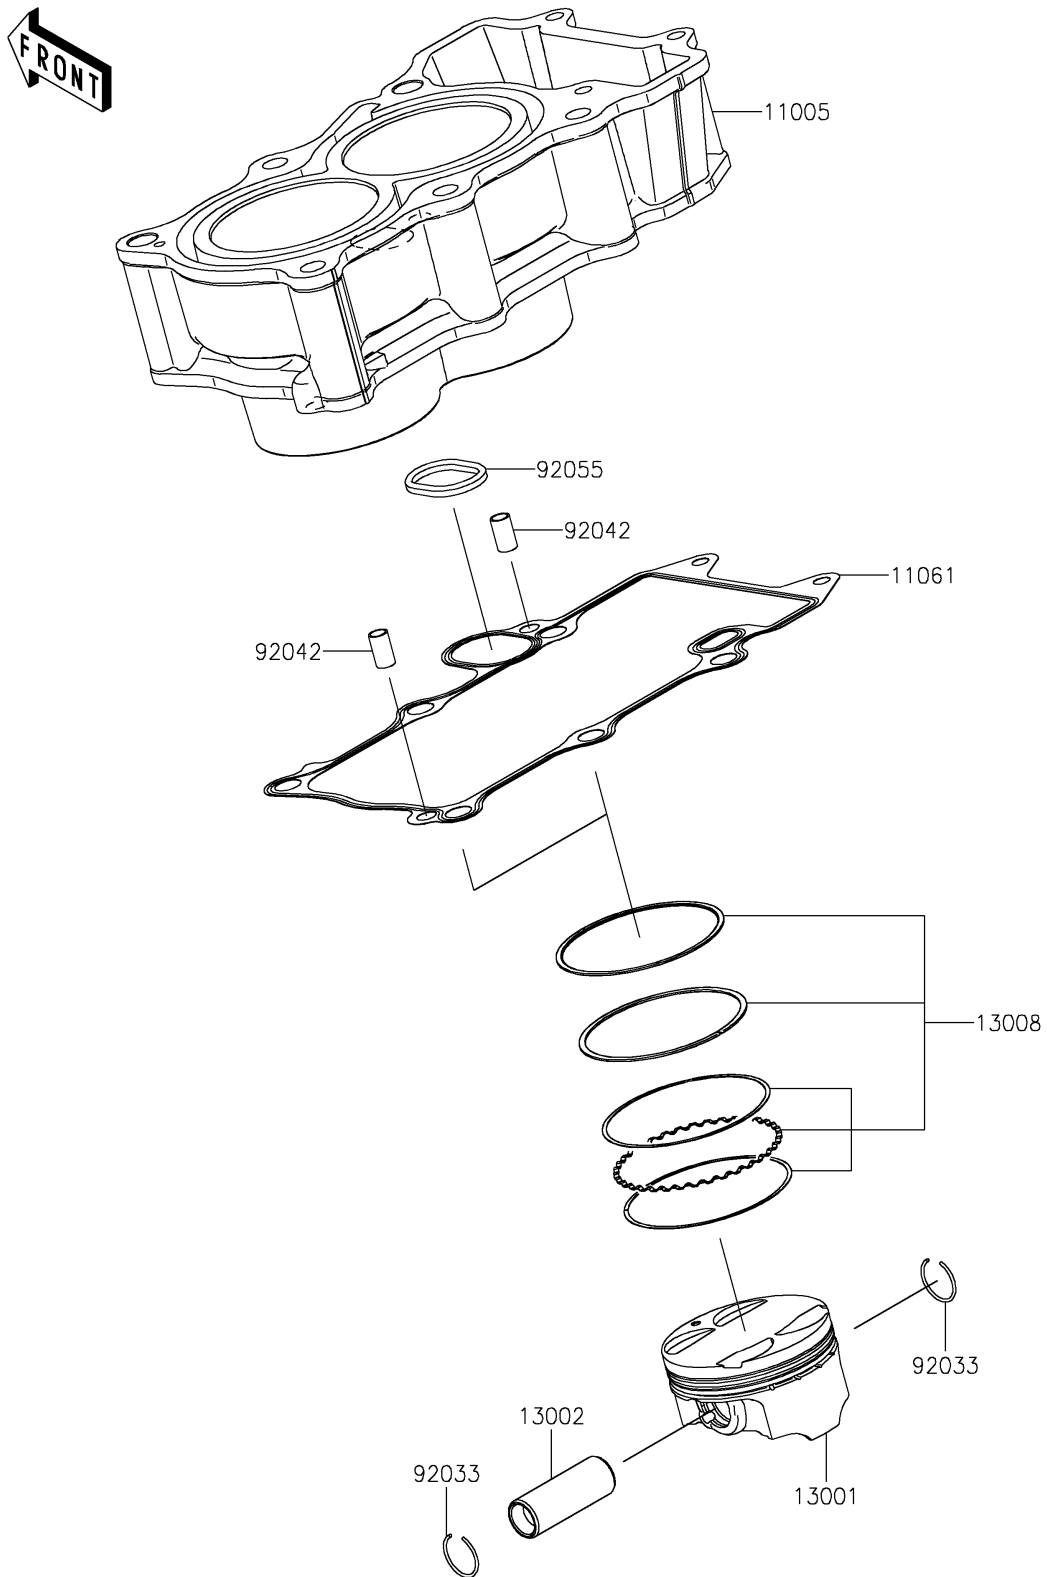

2019 Z400 ABS PARTS DIAGRAM

Cylinder/Piston(s)

E1120

2019 Z400 ABS PARTS LIST

Cylinder/Piston(s)

ITEM NAME	PART NUMBER	QUANTITY
CYLINDER-ENGINE (Ref # 11005)	11005-0668	1
GASKET,CYLINDER BASE (Ref # 11061)	11061-1247	1
PISTON-ENGINE (Ref # 13001)	13001-0790	1
PIN-PISTON (Ref # 13002)	13002-0050	1
RING-SET-PISTON (Ref # 13008)	13008-0576	1
RING-SNAP (Ref # 92033)	92033-1054	1
PIN,DOWEL,6.3X8X14 (Ref # 92042)	92042-007	1
RING-O (Ref # 92055)	92055-0888	1