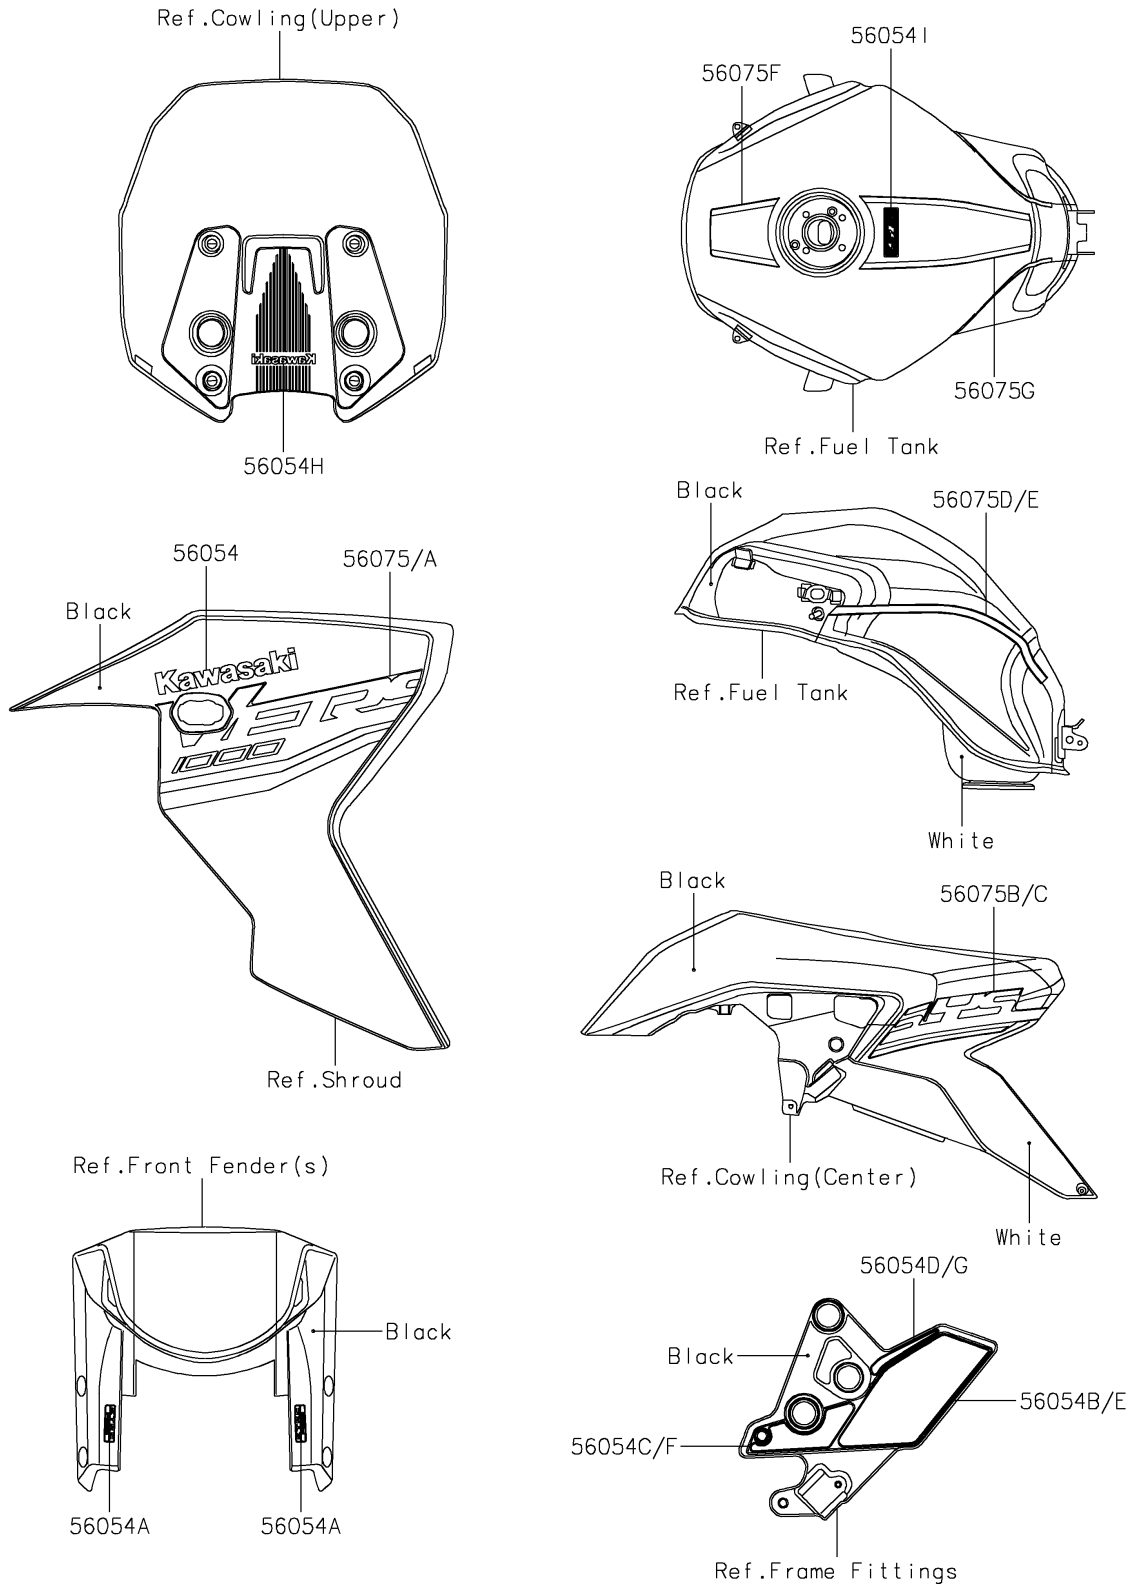

2019 PARTS DIAGRAM

Decals(Black/White)(DKF)

F2861

2019 PARTS LIST

Decals(Black/White)(DKF)

ITEM NAME	PART NUMBER	QUANTITY
MARK,KAWASAKI (Ref # 56054)	56054-1356	1
MARK,FR FENDER,KTRC ABS (Ref # 56054A)	56054-1428	1
MARK,STEP STAY,LH,RR (Ref # 56054B)	56054-1548	1
MARK,STEP STAY,LH,FR (Ref # 56054C)	56054-1549	1
MARK,STEP STAY,LH,SIDE (Ref # 56054D)	56054-1710	1
MARK,STEP STAY,RH,RR (Ref # 56054E)	56054-1711	1
MARK,STEP STAY,RH,FR (Ref # 56054F)	56054-1712	1
MARK,STEP STAY,RH,SIDE (Ref # 56054G)	56054-1713	1
MARK,WINDSHIELD,KAWASAKI (Ref # 56054H)	56054-2185	1
MARK,FUEL TANK,SE,3D (Ref # 56054I)	56054-2435	1
PATTERN,SHROUD,LH (Ref # 56075)	56075-7738	1
PATTERN,SHROUD,RH (Ref # 56075A)	56075-7739	1
PATTERN,SIDE COWL.,LH (Ref # 56075B)	56075-7740	1
PATTERN,SIDE COWL.,RH (Ref # 56075C)	56075-7741	1
PATTERN,FUEL TANK,LH (Ref # 56075D)	56075-7787	1
PATTERN,FUEL TANK,RH (Ref # 56075E)	56075-7788	1
PATTERN,FUEL TANK,UPP,FR (Ref # 56075F)	56075-7862	1
PATTERN,FUEL TANK,UPP,RR (Ref # 56075G)	56075-7863	1