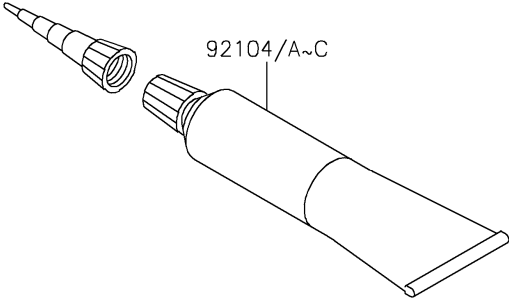

## 2019 PARTS DIAGRAM

Owner's Tools

56007

F2810

## 2019 PARTS LIST

Owner's Tools

ITEM NAME	PART NUMBER	QUANTITY
TOOL-KIT (Ref # 56007)	56007-0170	1
BAG,TOOL (Ref # 56008)	56008-1075	1
GASKET-LIQUID,TB1211F,CLEAR (Ref # 92104)	92104-0004	1
GASKET-LIQUID,TB1215B,BLACK (Ref # 92104A)	92104-1062	1
GASKET-LIQUID,TB1216B,BLACK (Ref # 92104B)	92104-1064	1
GASKET-LIQUID,TB1207B,BLACK (Ref # 92104C)	92104-2068	1
GRIP-SCREW DRIVER (Ref # 92106)	92106-1001	1
TOOL-DRIVER,#2PHILLIPS&SLOT (Ref # 92107)	92107-1051	1
TOOL-WRENCH,OPEN END,12X14 (Ref # 92110)	92110-0019	1
TOOL-WRENCH,ALLEN,5MM (Ref # 92110A)	92110-1015	1
TOOL-WRENCH,BOX END,27MM (Ref # 92110B)	92110-1147	1
TOOL-WRENCH,OPEN END,10X12 (Ref # 92110C)	92110-1152	1
TOOL-WRENCH,BOX,8&10MM (Ref # 92110D)	92110-1160	1
TOOL-WRENCH,ALLEN,4MM (Ref # 92110E)	92110-3703	1
TOOL-BAR,BOX END WRENCH (Ref # 92111)	92111-1051	1
TOOL-PLIERS (Ref # 92112)	92112-1001	1