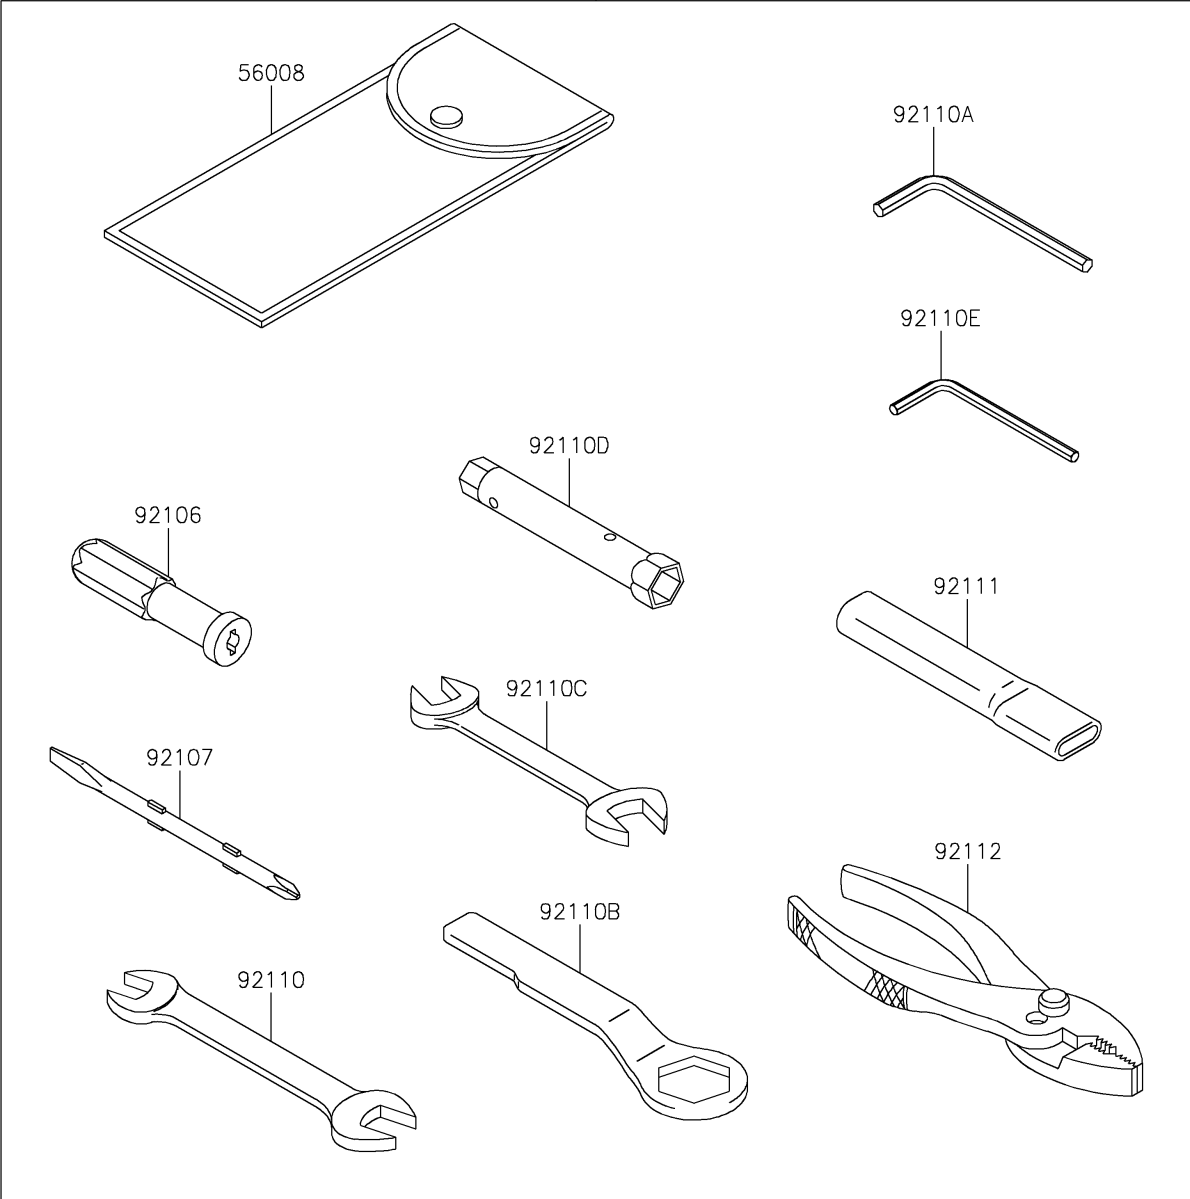

## 2019 PARTS DIAGRAM

Owner's Tools

56007

F2810

## 2019 PARTS LIST

Owner's Tools

ITEM NAME	PART NUMBER	QUANTITY
TOOL-KIT (Ref # 56007)	56007-0170	1
BAG,TOOL (Ref # 56008)	56008-1075	1
GASKET-LIQUID,TB1211F,CLEAR (Ref # 92104)	92104-0004	1
GASKET-LIQUID,TB1215B,BLACK (Ref # 92104A)	92104-1062	1
GASKET-LIQUID,TB1216B,BLACK (Ref # 92104B)	92104-1064	1
GASKET-LIQUID,TB1207B,BLACK (Ref # 92104C)	92104-2068	1
GRIP-SCREW DRIVER (Ref # 92106)	92106-1001	1
TOOL-DRIVER,#2PHILLIPS&SLOT (Ref # 92107)	92107-1051	1
TOOL-WRENCH,OPEN END,12X14 (Ref # 92110)	92110-0019	1
TOOL-WRENCH,ALLEN,5MM (Ref # 92110A)	92110-1015	1
TOOL-WRENCH,BOX END,27MM (Ref # 92110B)	92110-1147	1
TOOL-WRENCH,OPEN END,10X12 (Ref # 92110C)	92110-1152	1
TOOL-WRENCH,BOX,8&10MM (Ref # 92110D)	92110-1160	1
TOOL-WRENCH,ALLEN,4MM (Ref # 92110E)	92110-3703	1
TOOL-BAR,BOX END WRENCH (Ref # 92111)	92111-1051	1
TOOL-PLIERS (Ref # 92112)	92112-1001	1