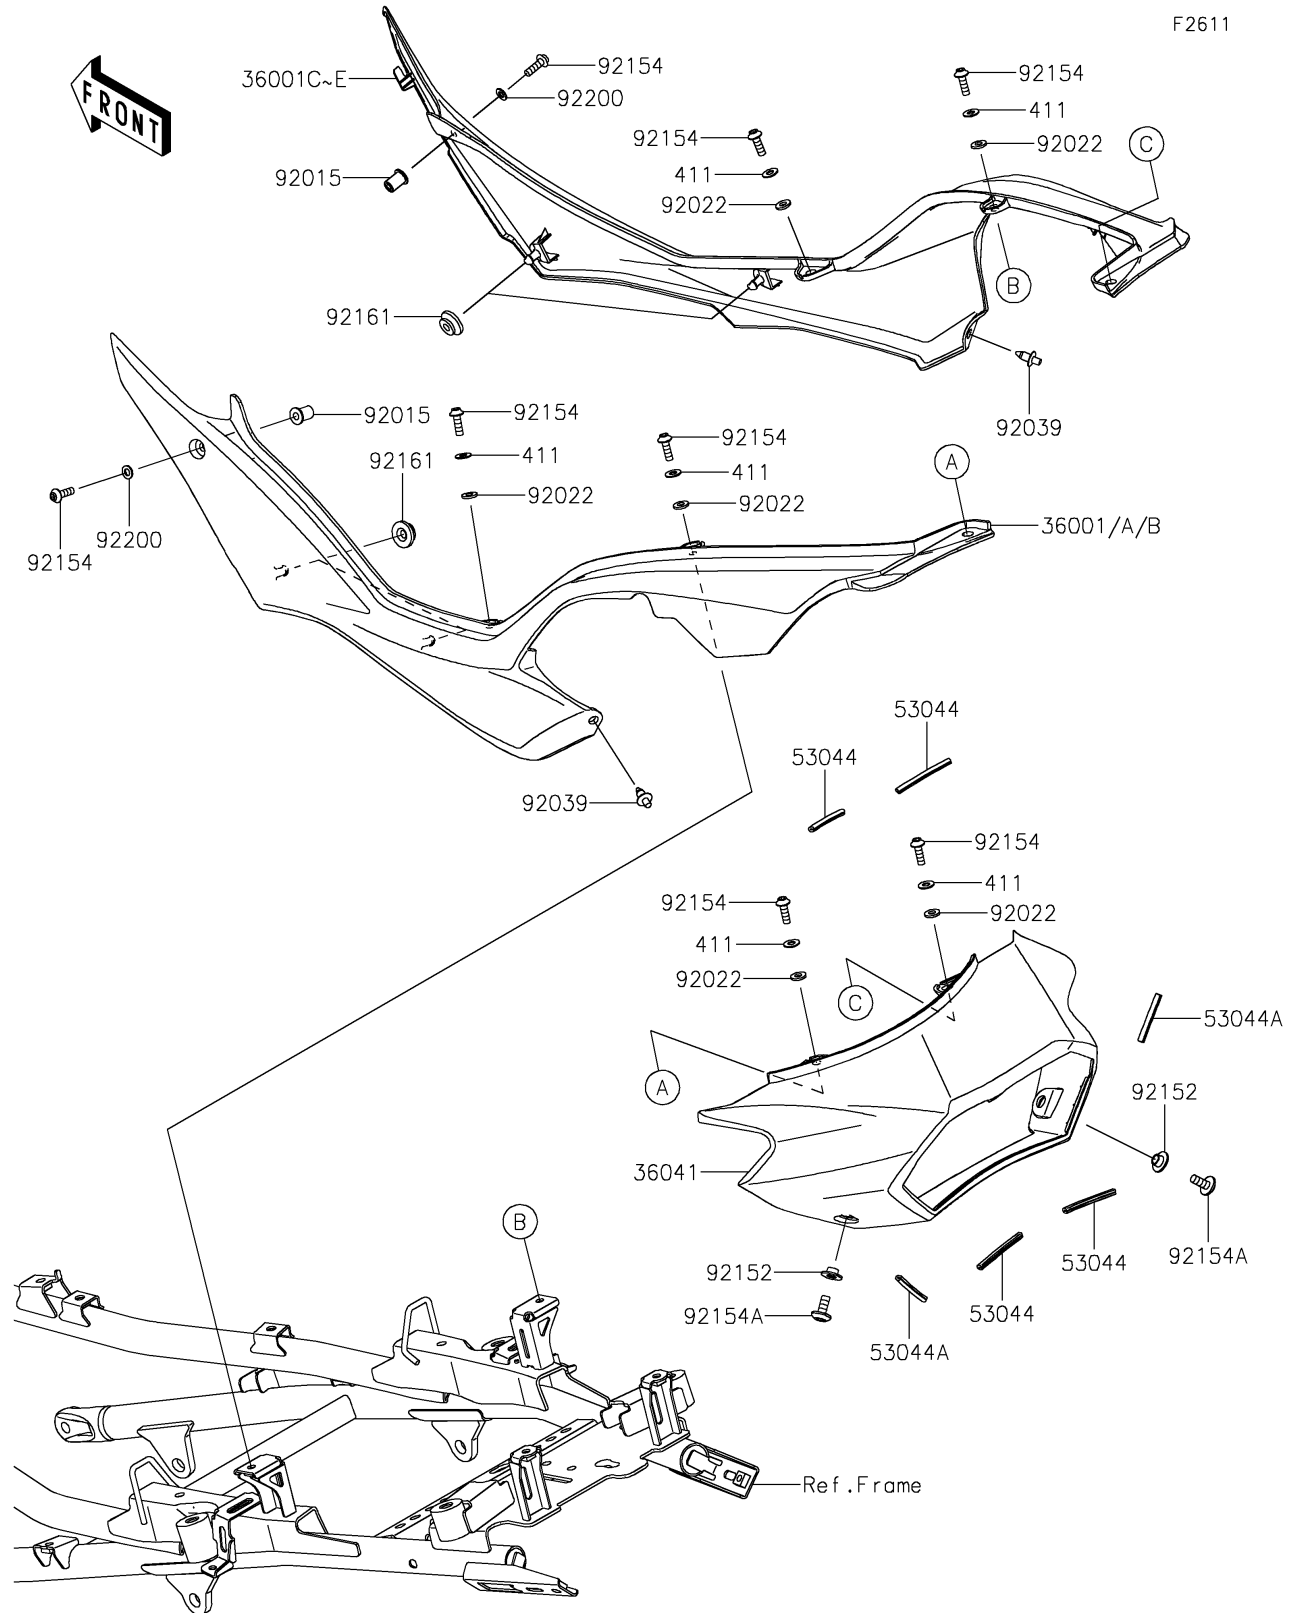

2019 PARTS DIAGRAM

Side Covers

2019 PARTS LIST

Side Covers

ITEM NAME	PART NUMBER	QUANTITY
COVER-SIDE,LH,M.F.S.BLACK (Ref # 36001)	36001-0689-J05	1
COVER-SIDE,RH,M.F.S.BLACK (Ref # 36001C)	36001-0690-J05	1
COVER-TAIL (Ref # 36041)	36041-0048	1
WASHER-PLAIN,5MM (Ref # 411)	411AA0500	1
TRIM,48MM (Ref # 53044)	53044-0643	1
TRIM,38MM (Ref # 53044A)	53044-0660	1
NUT,WELL,5MM (Ref # 92015)	92015-1757	1
WASHER,NYLON,5.3X11.5X1.5 (Ref # 92022)	92022-1521	1
RIVET (Ref # 92039)	92039-0068	1
COLLAR (Ref # 92152)	92152-0718	1
BOLT,SOCKET,5X16 (Ref # 92154)	92154-0209	1
BOLT,SOCKET,6X14 (Ref # 92154A)	92154-0907	1
DAMPER (Ref # 92161)	92161-1531	1
WASHER,5.2X10X1.0 (Ref # 92200)	92200-1820	1