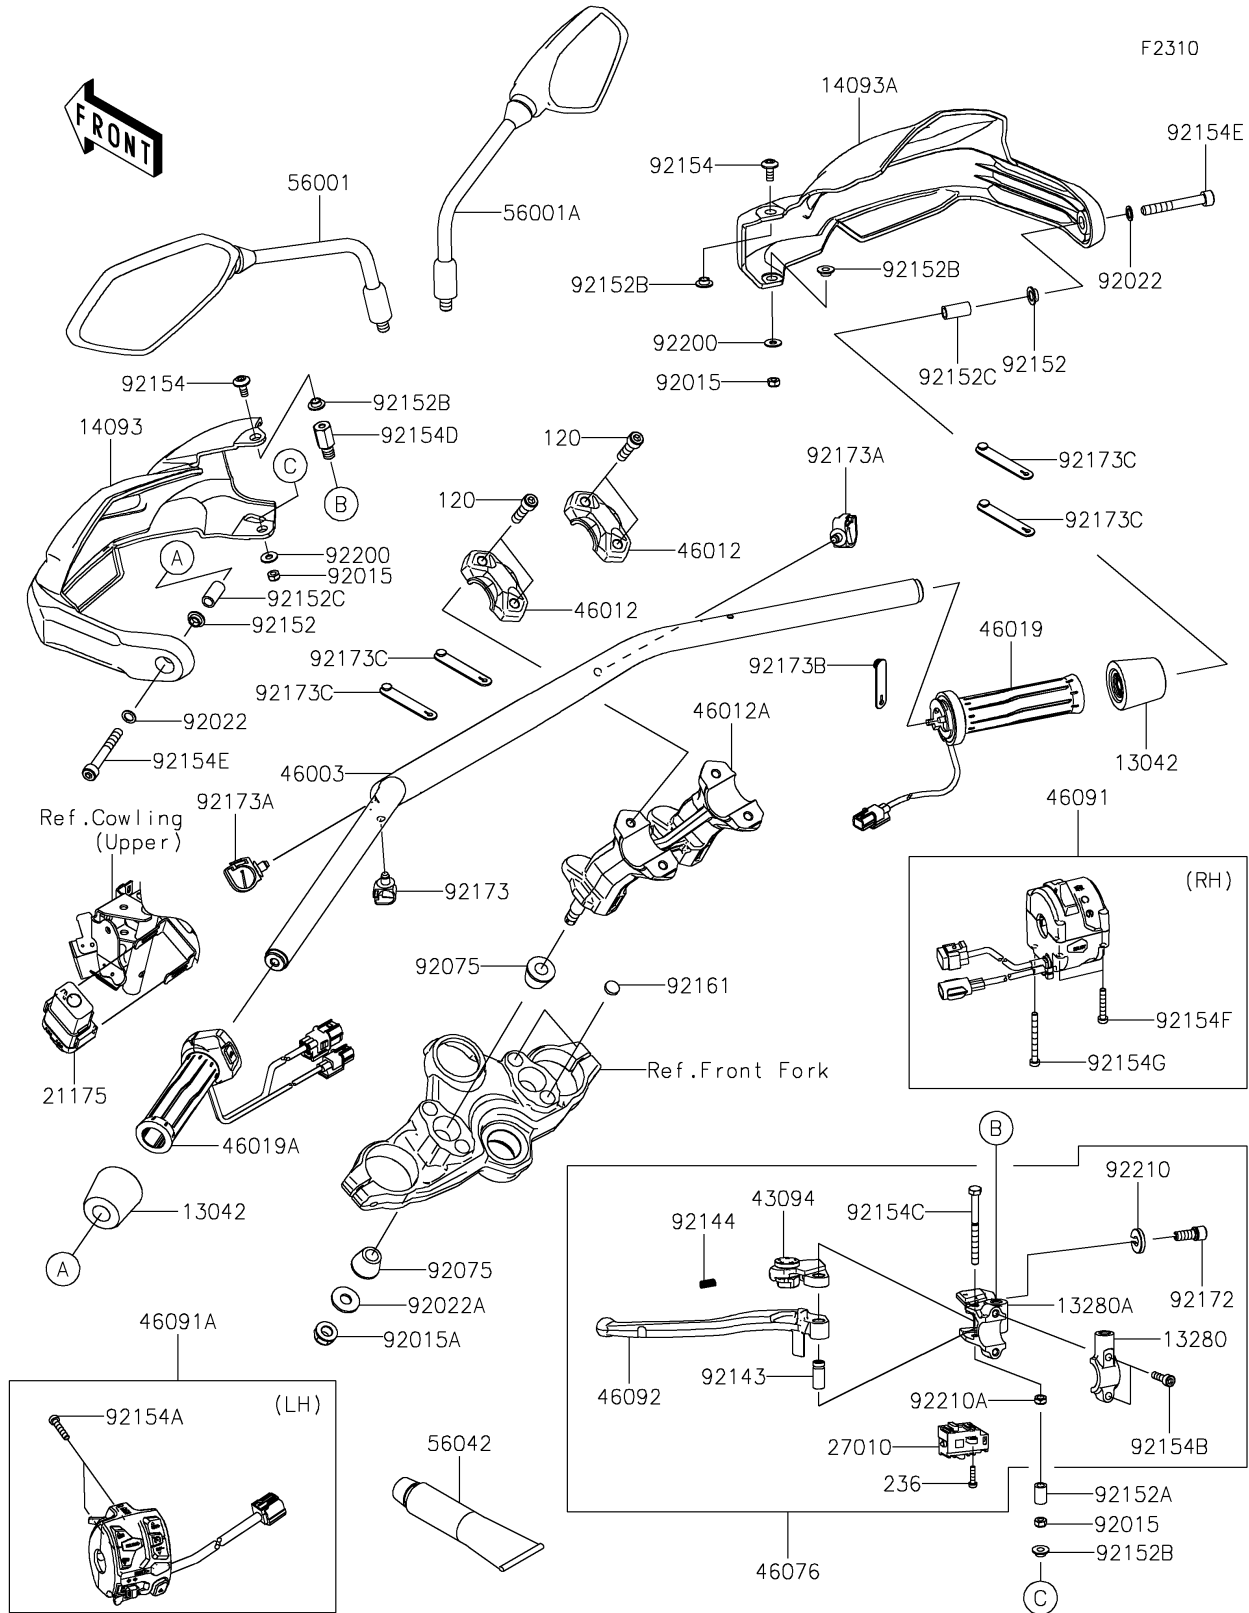

2019 PARTS DIAGRAM

Handlebar