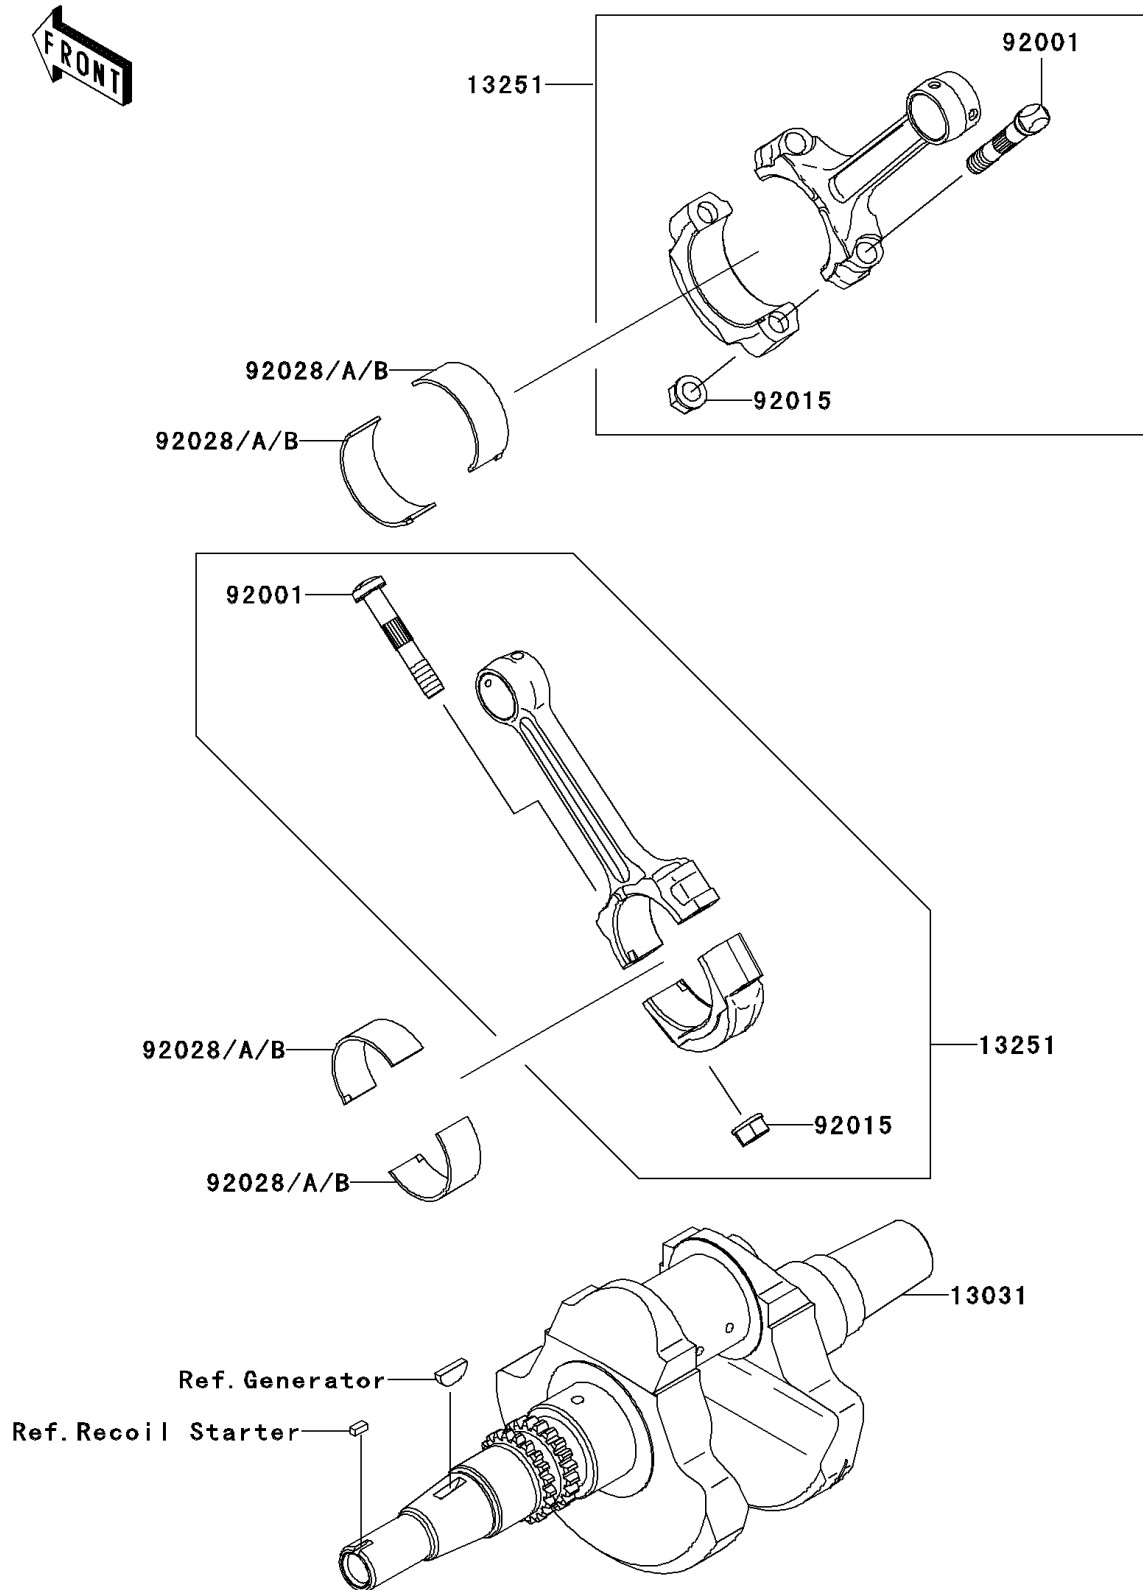

2006 Brute Force® 750 4x4i NRA Outdoors™ PARTS DIAGRAM

Crankshaft

E1321

2006 Brute Force® 750 4x4i NRA Outdoors™ PARTS LIST

Crankshaft

ITEM NAME	PART NUMBER	QUANTITY
CRANKSHAFT-COMP (Ref # 13031)	13031-0079	1
ROD-ASSY-CONNECTING (Ref # 13251)	13251-1143	1
BOLT,CONNECTING ROD (Ref # 92001)	92001-1980	1
NUT,FLANGED,8MM (Ref # 92015)	92015-1311	1
BUSHING,CONNECTING ROD,GREEN (Ref # 92028)	92028-1961	1
BUSHING,CONNECTING ROD,YELLOW (Ref # 92028A)	92028-1962	1
BUSHING,CONNECTING ROD,BROWN (Ref # 92028B)	92028-1963	1