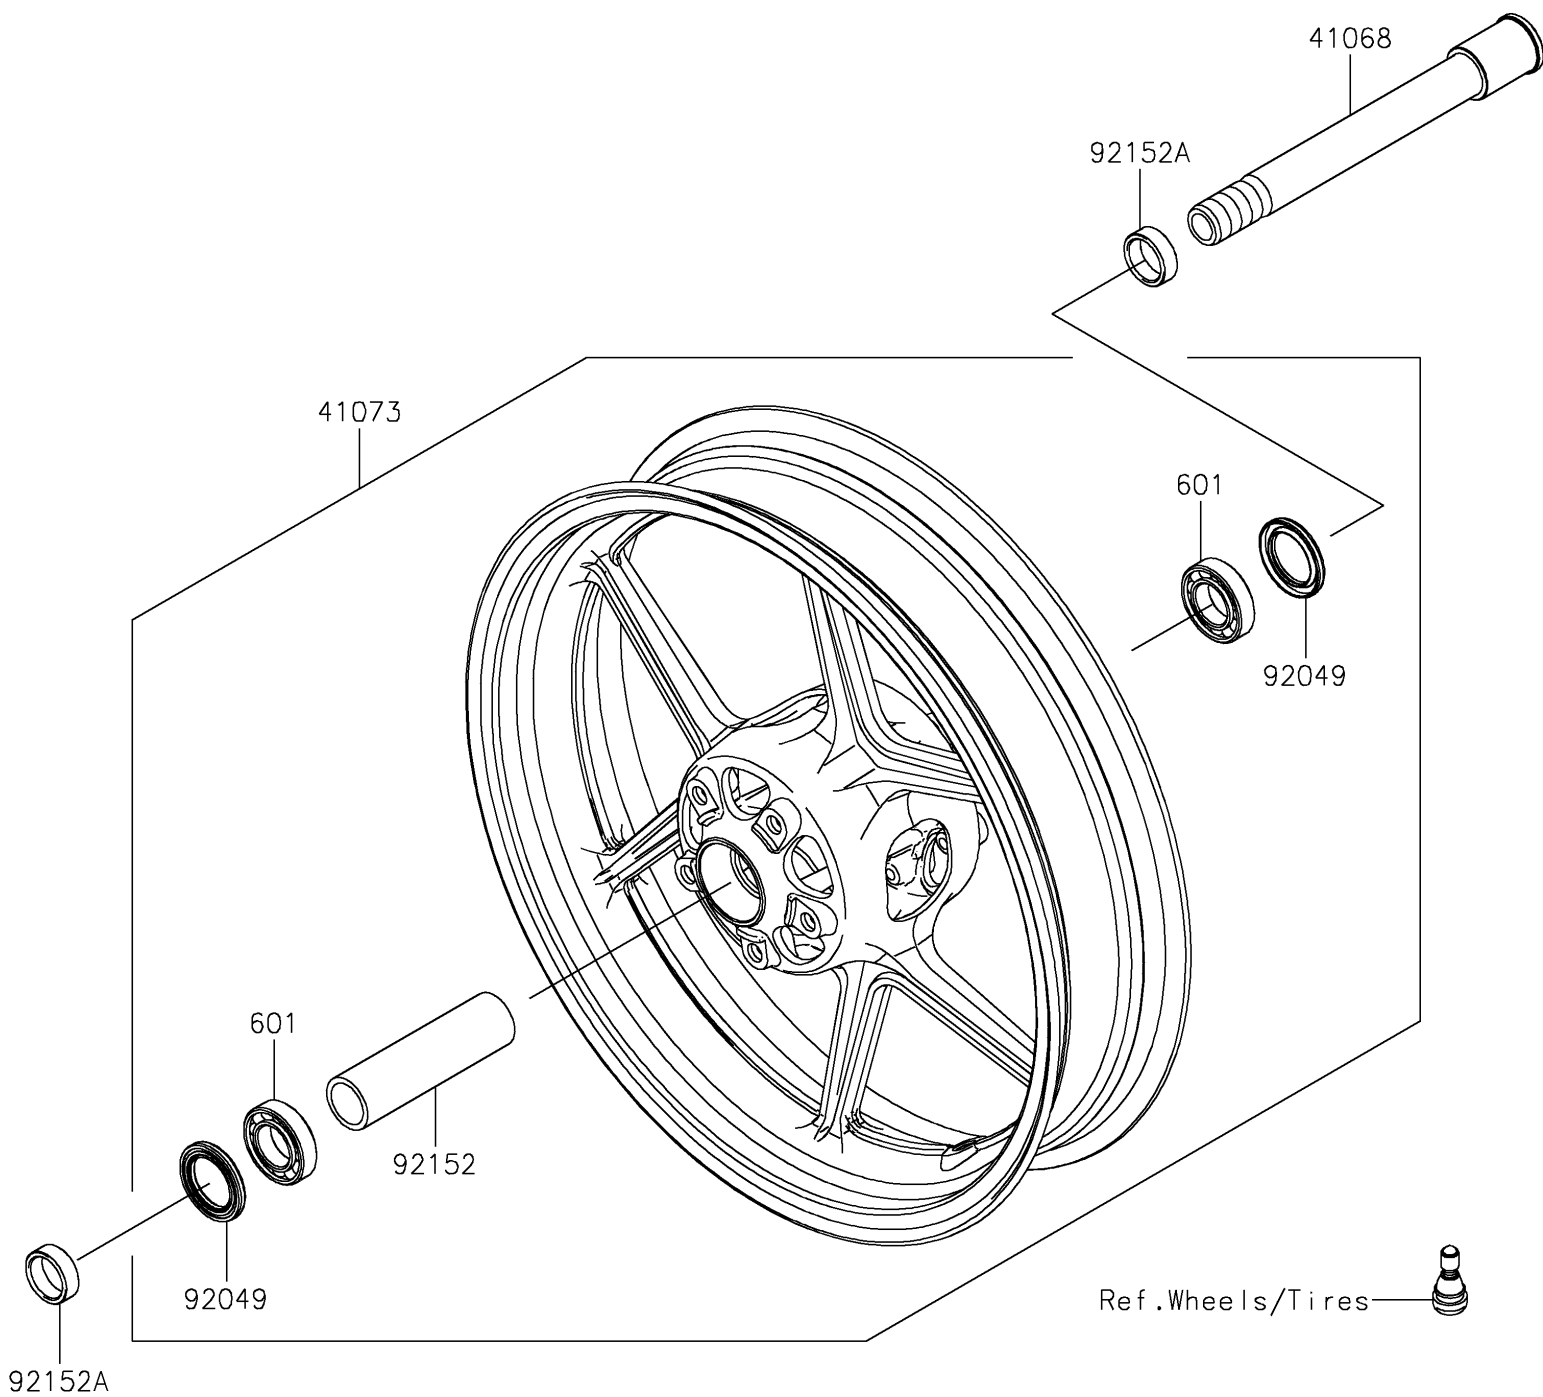

2019 PARTS DIAGRAM

Front Hub

F2230

2019 PARTS LIST

Front Hub

ITEM NAME	PART NUMBER	QUANTITY
AXLE,FR,25X207 (Ref # 41068)	41068-0599	1
WHEEL-ASSY,FR,G.BLACK (Ref # 41073)	41073-0779-18F	1
BEARING-BALL,#6005UU (Ref # 601)	601B6005UU	1
SEAL-OIL,32X47X5 (Ref # 92049)	92049-0795	1
COLLAR,FR HUB,L=115 (Ref # 92152)	92152-0242	1
COLLAR,FR AXLE,L=10.5 (Ref # 92152A)	92152-0474	1