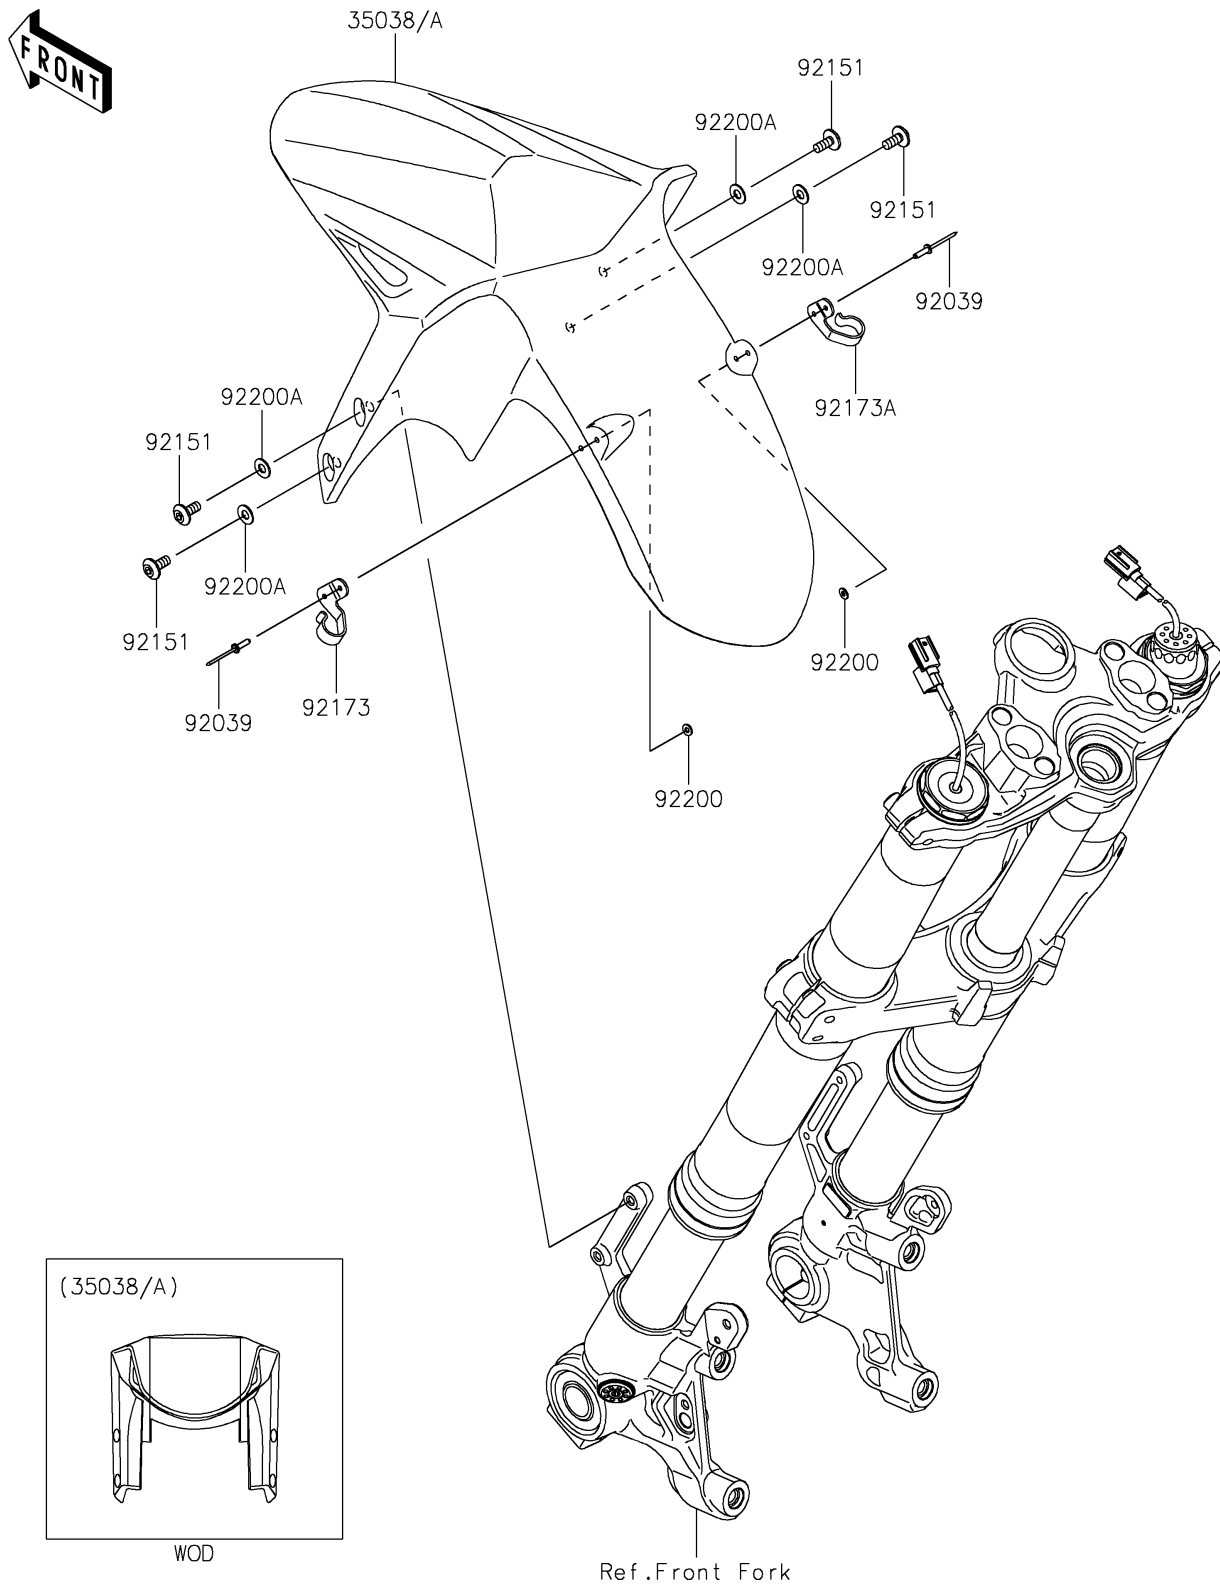

2019 PARTS DIAGRAM

Front Fender(s)

F2171

2019 PARTS LIST

Front Fender(s)

ITEM NAME	PART NUMBER	QUANTITY
FENDER-FRONT,M.F.S.BLACK (Ref # 35038A)	35038-0010-739	1
RIVET,3.2X9.5 (Ref # 92039)	92039-0752	1
BOLT,SOCKET,6X14 (Ref # 92151)	92151-1654	1
CLAMP,FR FENDER,LH (Ref # 92173)	92173-1312	1
CLAMP,FR FENDER,RH (Ref # 92173A)	92173-1313	1
WASHER,3.5X8X1 (Ref # 92200)	92200-1251	1
WASHER,6.5X14X1 (Ref # 92200A)	92200-1388	1