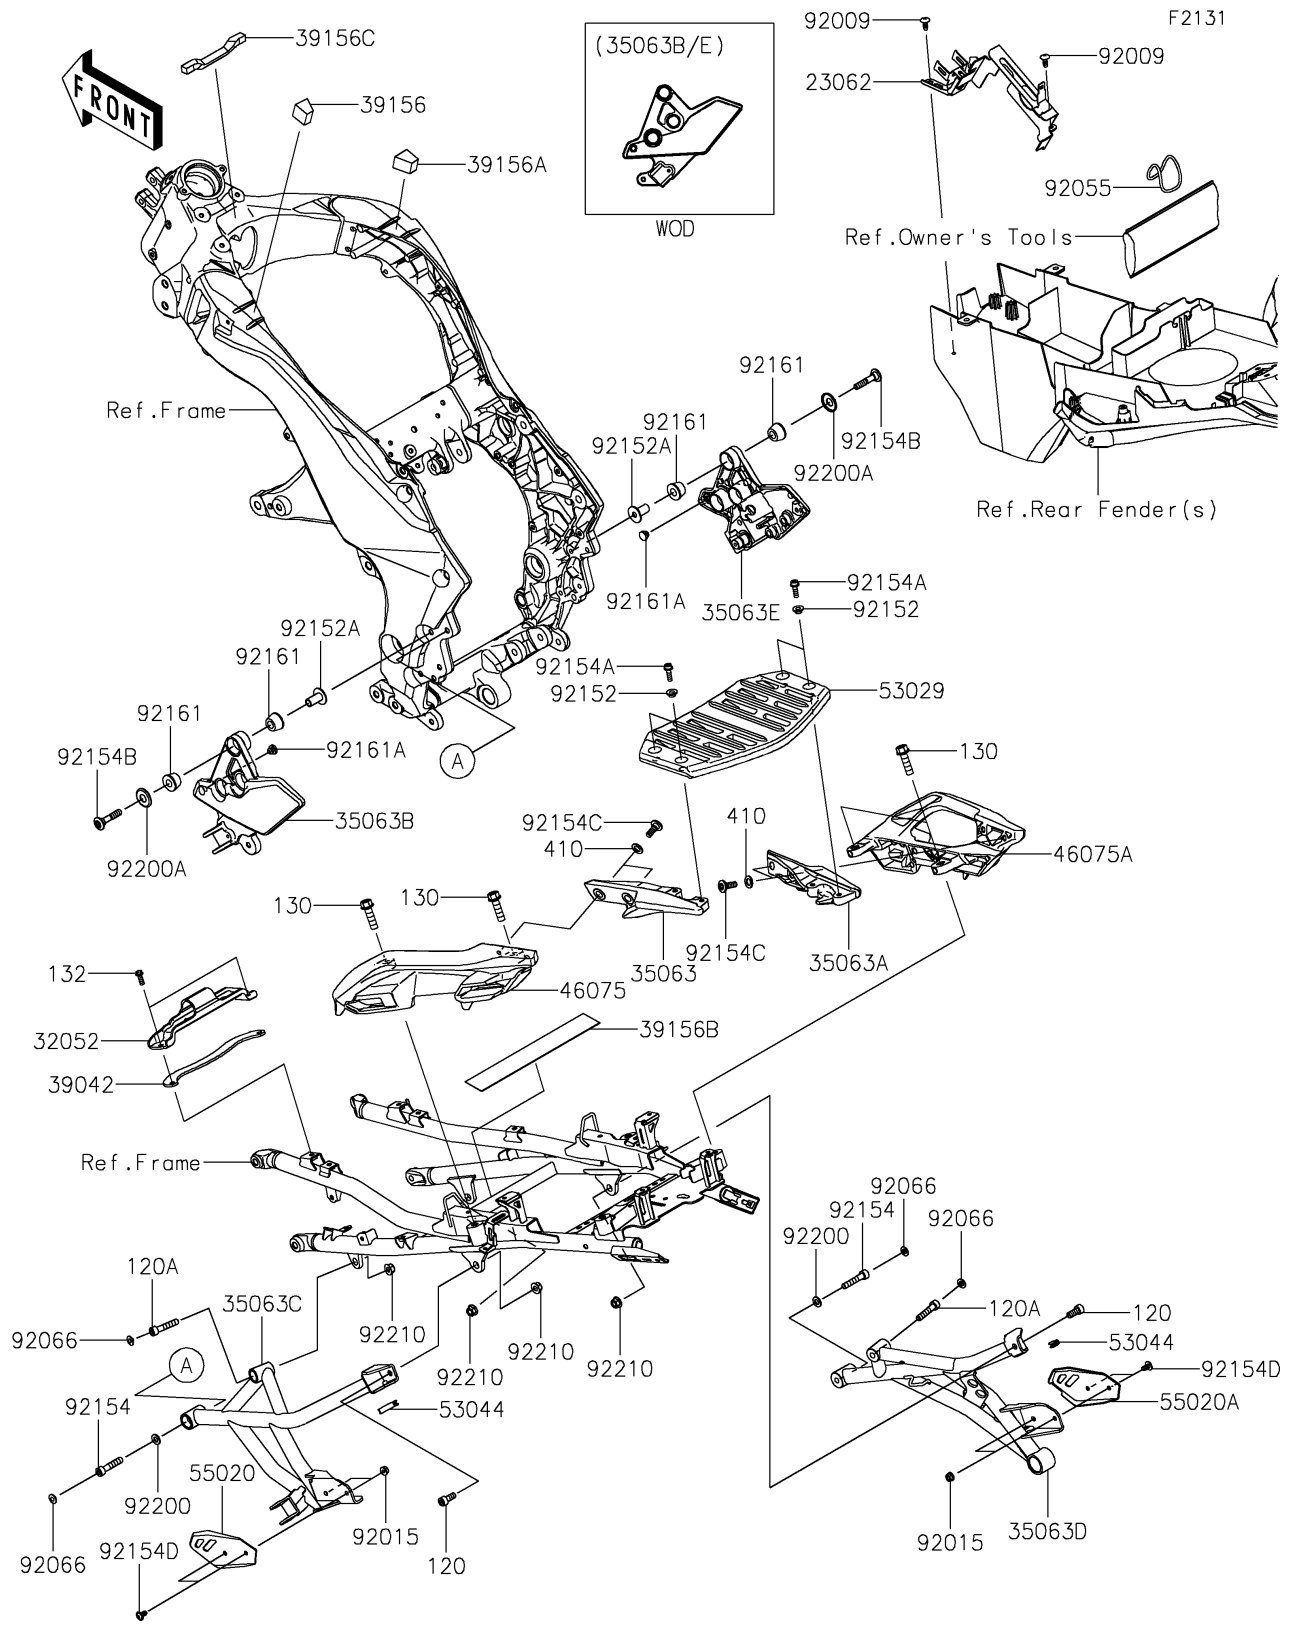

2019 PARTS DIAGRAM

Frame Fittings

2019 PARTS LIST

Frame Fittings

ITEM NAME	PART NUMBER	QUANTITY
BOLT-SOCKET,8X20 (Ref # 120)	120CB0820	1
BOLT-SOCKET,8X40 (Ref # 120A)	120CB0840	1
BOLT-FLANGED,10X35 (Ref # 130)	130CA1035	1
BOLT-FLANGED-SMALL,6X16 (Ref # 132)	132BA0616	1
BRACKET-COMP,ECU (Ref # 23062)	23062-1176	1
BRACKET-TANK (Ref # 32052)	32052-0719	1
STAY,CARRIER,LH,F.S.BLACK (Ref # 35063)	35063-0971-18R	1
STAY,CARRIER,RH,F.S.BLACK (Ref # 35063A)	35063-0972-18R	1
STAY,STEP,LH,FR,F.S.BLACK (Ref # 35063B)	35063-1445-18R	1
STAY,STEP,LH,RR,F.S.BLACK (Ref # 35063C)	35063-1446-18R	1
STAY,STEP,RH,RR,F.S.BLACK (Ref # 35063D)	35063-1447-18R	1
STAY,STEP,RH,FR,F.S.BLACK (Ref # 35063E)	35063-1477-18R	1
CROSSMEMBER (Ref # 39042)	39042-0554	1
PAD,LH (Ref # 39156)	39156-0660	1
PAD,RH (Ref # 39156A)	39156-0661	1
PAD,30X250X0.5 (Ref # 39156B)	39156-1873	1
PAD,10X130X10 (Ref # 39156C)	39156-1912	1
WASHER-PLAIN-SMALL,10MM (Ref # 410)	410AA1000	1
GRIP,TANDEM,LH,F.S.BLACK (Ref # 46075)	46075-0596-18R	1
GRIP,TANDEM,RH,F.S.BLACK (Ref # 46075A)	46075-0597-18R	1
CARRIER (Ref # 53029)	53029-0329	1
TRIM,L=30 (Ref # 53044)	53044-0001	1
GUARD,HEEL,LH (Ref # 55020)	55020-2263	1
GUARD,HEEL,RH (Ref # 55020A)	55020-2264	1
SCREW,TAPPING (Ref # 92009)	92009-1113	1
NUT,FLANGED,6MM,BLACK (Ref # 92015)	92015-1233	1
RING-O,44.7X3.5 (Ref # 92055)	92055-0912	1
PLUG (Ref # 92066)	92066-1216	1
COLLAR,6.5X10X6.2 (Ref # 92152)	92152-1511	1

2019 PARTS LIST

Frame Fittings

ITEM NAME	PART NUMBER	QUANTITY
COLLAR,8.8X12X25.6 (Ref # 92152A)	92152-1594	1
BOLT,SOCKET,8X40 (Ref # 92154)	92154-1001	1
BOLT,SOCKET,6X20 (Ref # 92154A)	92154-1674	1
BOLT,SOCKET,8X43.2 (Ref # 92154B)	92154-1703	1
BOLT,SOCKET,8X23 (Ref # 92154C)	92154-1901	1
BOLT,SOCKET,6X12 (Ref # 92154D)	92154-4003	1
DAMPER,11.8X26X15 (Ref # 92161)	92161-1000	1
DAMPER (Ref # 92161A)	92161-1084	1
WASHER,8.4X16X1.6 (Ref # 92200)	92200-0807	1
WASHER,12.5X30X3 (Ref # 92200A)	92200-1729	1
NUT,FLANGED,LOCK,8MM (Ref # 92210)	92210-0159	1