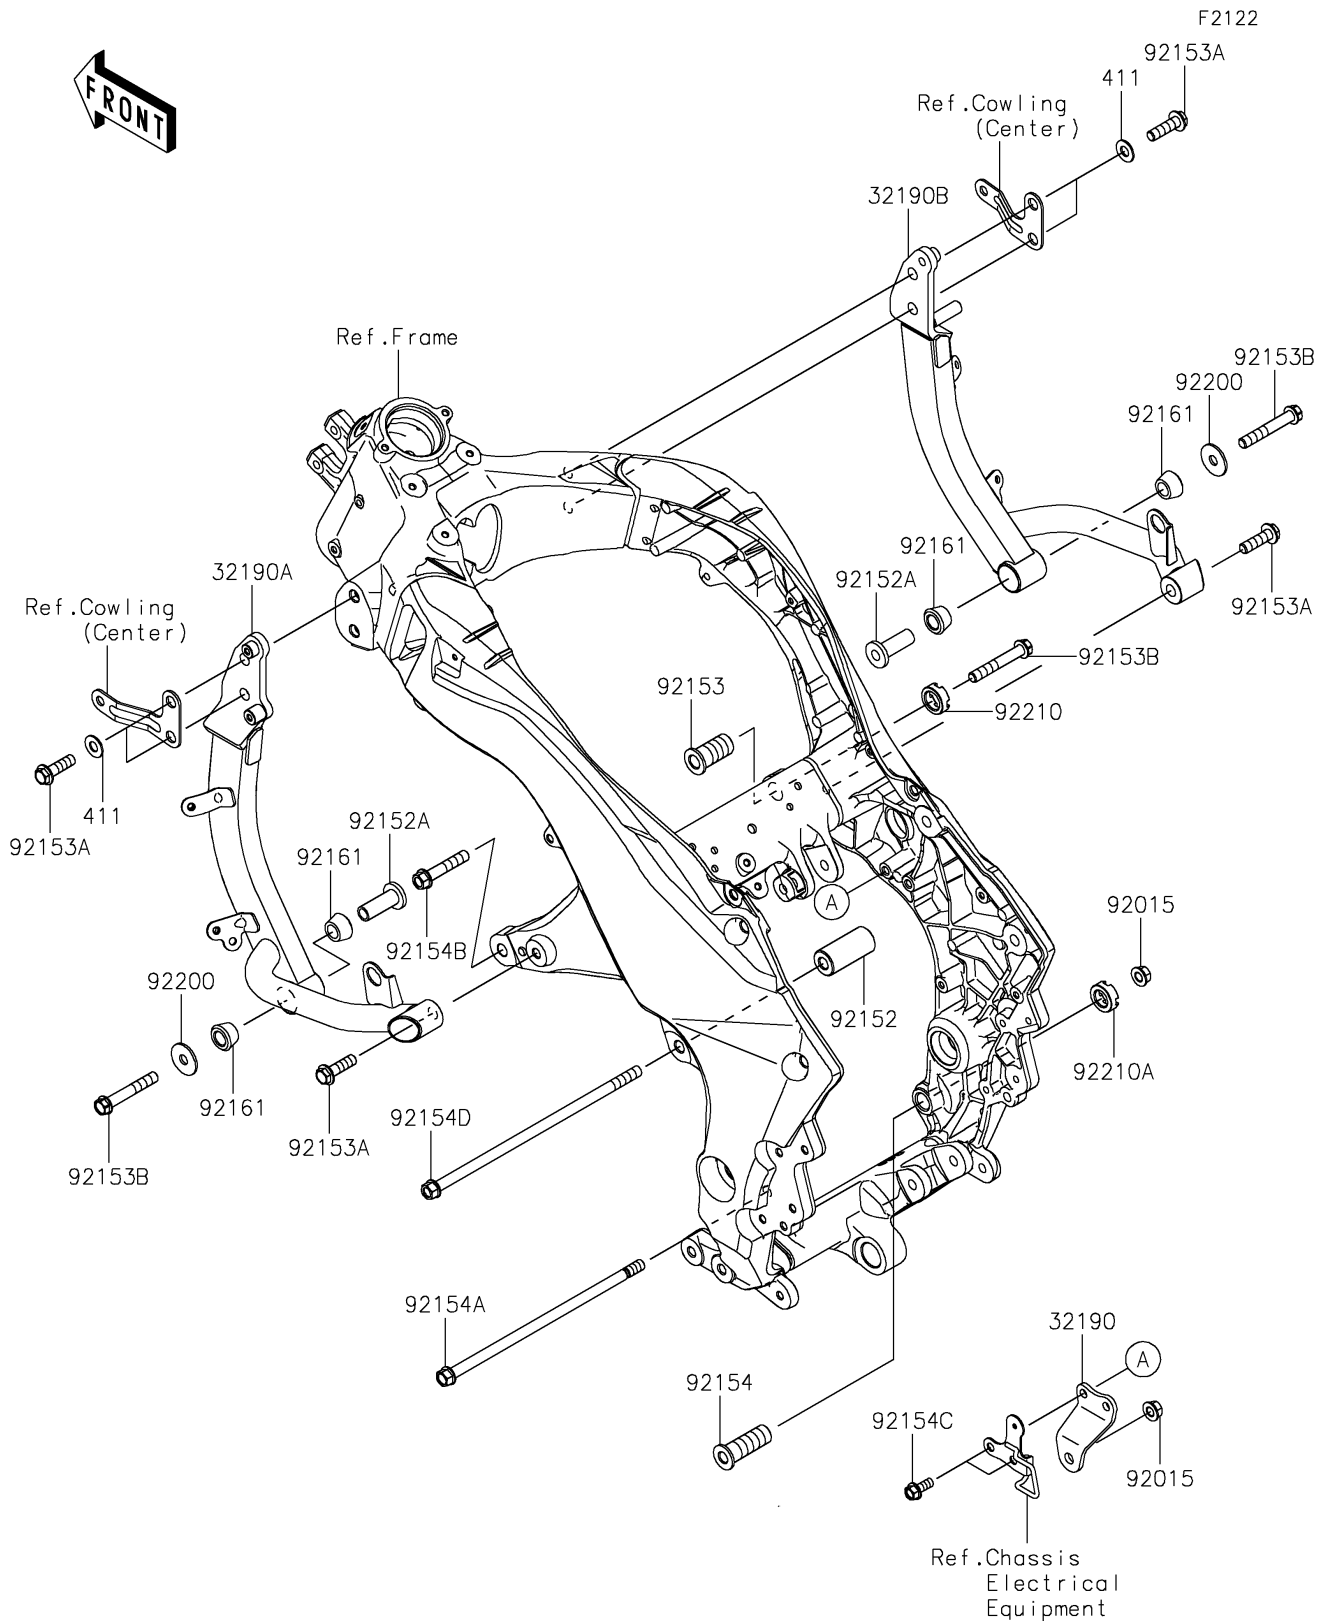

2019 PARTS DIAGRAM

Engine Mount

2019 PARTS LIST

Engine Mount

ITEM NAME	PART NUMBER	QUANTITY
BRACKET-ENGINE,CR CASE UPP,BLK (Ref # 32190)	32190-0458-18R	1
BRACKET-ENGINE,LH,F.S.BLACK (Ref # 32190A)	32190-0780-18R	1
BRACKET-ENGINE,RH,F.S.BLACK (Ref # 32190B)	32190-0781-18R	1
WASHER-PLAIN,10MM (Ref # 411)	411AA1000	1
NUT,FLANGED,10MM (Ref # 92015)	92015-1180	1
COLLAR,11X26X56.5 (Ref # 92152)	92152-0853	1
COLLAR,10.5X14.5X44 (Ref # 92152A)	92152-1908	1
BOLT,SOCKET,20X43 (Ref # 92153)	92153-0488	1
BOLT,FLANGED,10X35 (Ref # 92153A)	92153-0802	1
BOLT,FLANGED,10X65 (Ref # 92153B)	92153-1931	1
BOLT,ENGINE MOUNT,18X53.5 (Ref # 92154)	92154-0267	1
BOLT,FLANGED,10X255 (Ref # 92154A)	92154-0827	1
BOLT,FLANGED,10X54 (Ref # 92154B)	92154-0903	1
BOLT,FLANGED,8X20 (Ref # 92154C)	92154-1852	1
BOLT,FLANGED,10X270 (Ref # 92154D)	92154-2309	1
DAMPER,13.7X26X15 (Ref # 92161)	92161-1687	1
WASHER,10.2X32X2.3 (Ref # 92200)	92200-0978	1
NUT,20MM (Ref # 92210)	92210-0591	1
NUT,18MM (Ref # 92210A)	92210-1203	1