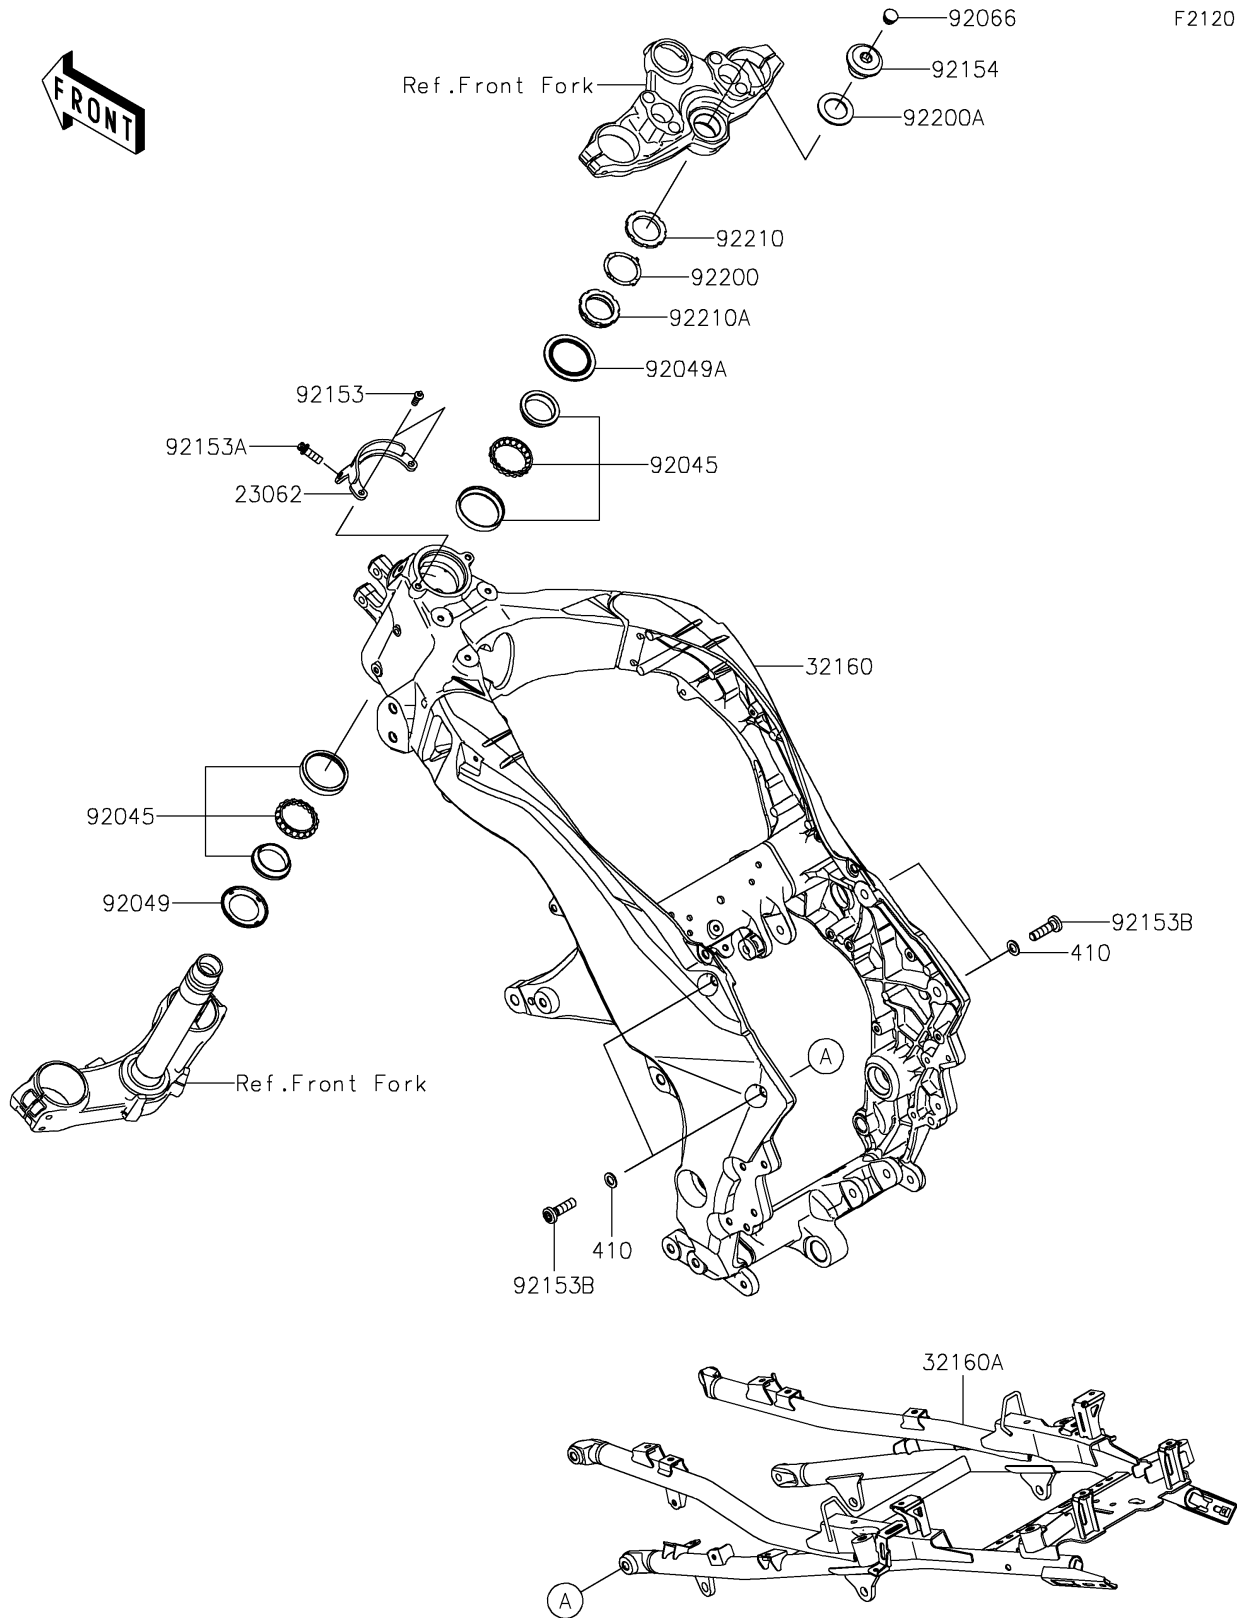

2019 PARTS DIAGRAM

Frame

2019 PARTS LIST

Frame

ITEM NAME	PART NUMBER	QUANTITY
BRACKET-COMP,HANDLE LOCK (Ref # 23062)	23062-1175	1
FRAME-COMP,MAIN,F.S.BLACK (Ref # 32160)	32160-0995-18R	1
FRAME-COMP,RR (Ref # 32160A)	32160-1838	1
WASHER-PLAIN-SMALL,10MM (Ref # 410)	410AA1000	1
BEARING-BALL,SF07A17PX1V1 (Ref # 92045)	92045-1384	1
SEAL-OIL,DS35X55X4 (Ref # 92049)	92049-0022	1
SEAL-OIL,43X55.5X8.6 (Ref # 92049A)	92049-0742	1
PLUG (Ref # 92066)	92066-0071	1
BOLT,TORX,6X16 (Ref # 92153)	92153-0967	1
BOLT,TORX,8X22 (Ref # 92153A)	92153-1273	1
BOLT,SOCKET,10X35 (Ref # 92153B)	92153-1904	1
BOLT,26MM (Ref # 92154)	92154-3818	1
WASHER (Ref # 92200)	92200-0036	1
WASHER,27X42X2.3 (Ref # 92200A)	92200-0081	1
NUT,35MM (Ref # 92210)	92210-0095	1
NUT,35MM (Ref # 92210A)	92210-0823	1