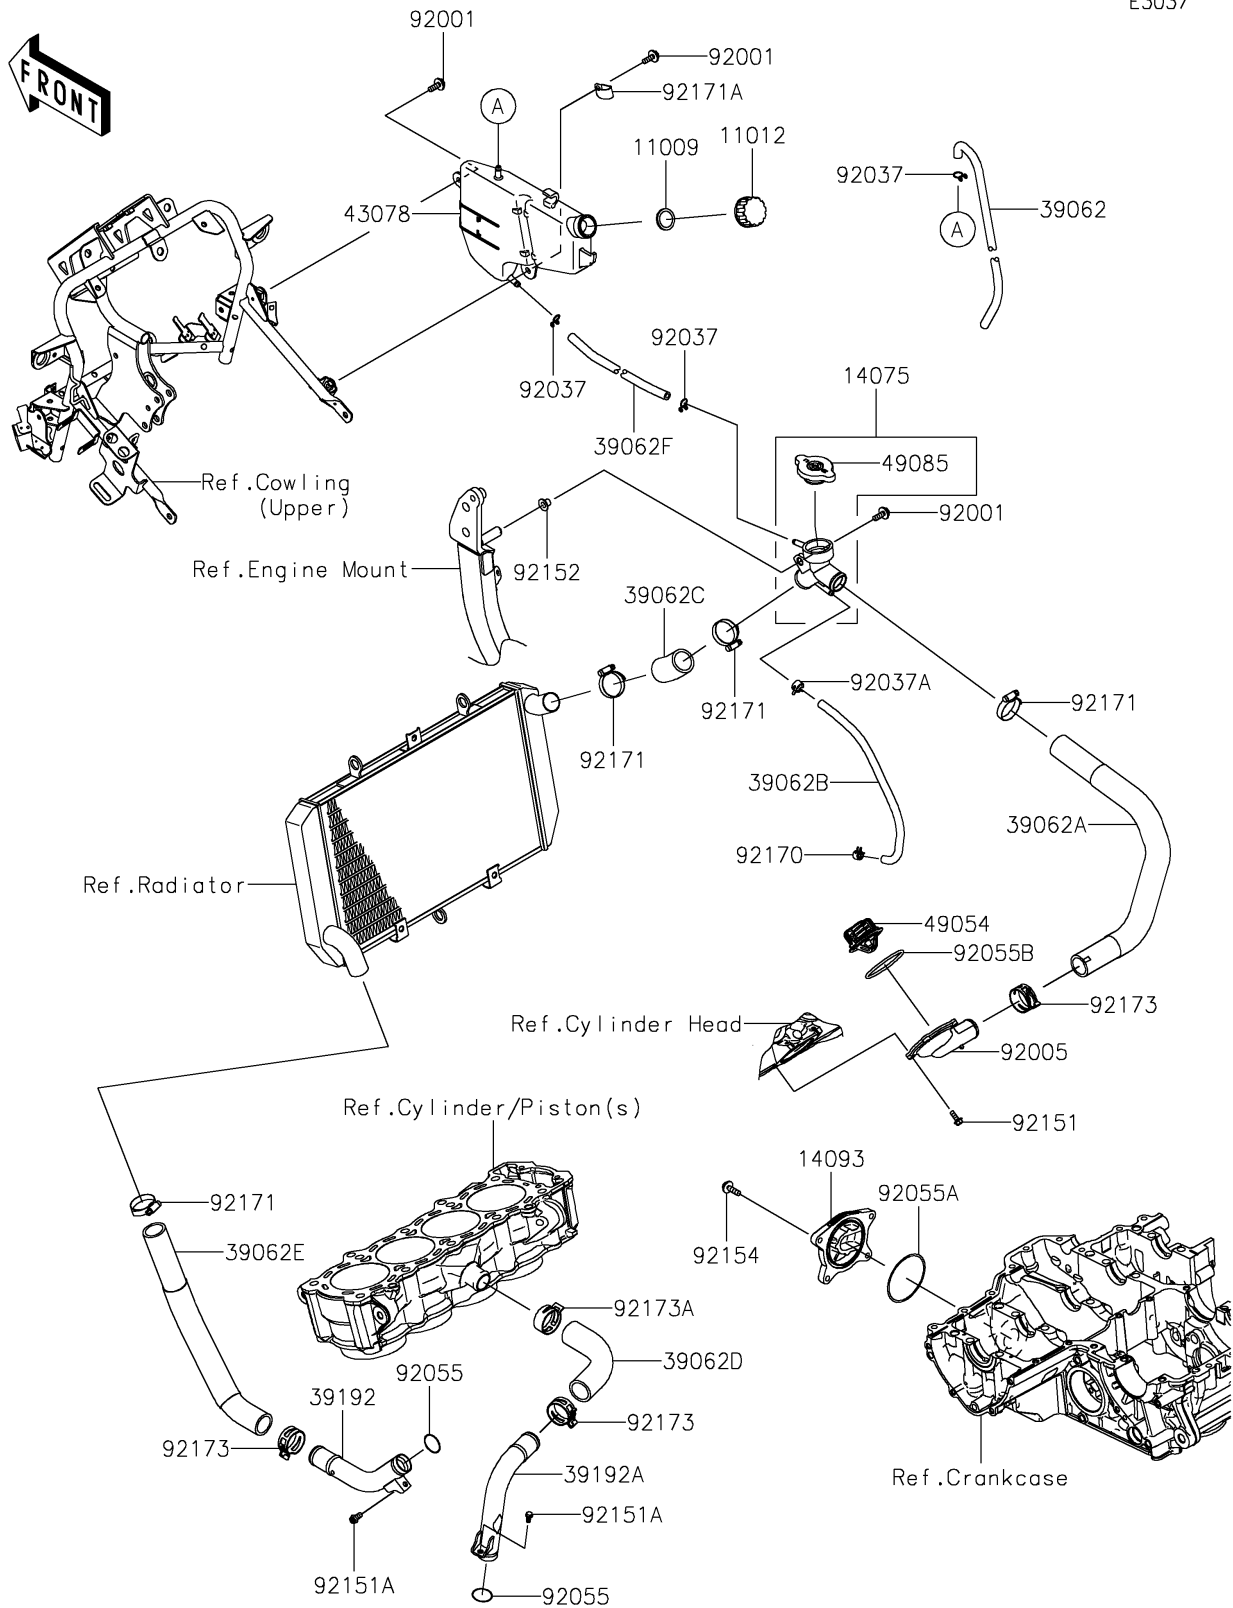

2019 PARTS DIAGRAM

Water Pipe

E3037

2019 PARTS LIST

Water Pipe

ITEM NAME	PART NUMBER	QUANTITY
GASKET,RESERVOIR TANK CAP (Ref # 11009)	11009-1145	1
CAP (Ref # 11012)	11012-1084	1
CAP-ASSY (Ref # 14075)	14075-0028	1
COVER (Ref # 14093)	14093-0144	1
HOSE-COOLING,OVER FLOW (Ref # 39062)	39062-0590	1
HOSE-COOLING,CAP-RAD. (Ref # 39062A)	39062-0727	1
HOSE-COOLING,PIPE-CYLINDER (Ref # 39062B)	39062-0757	1
HOSE-COOLING,RAD.-PIPE (Ref # 39062C)	39062-0768	1
HOSE-COOLING,HEAD-CAP (Ref # 39062D)	39062-0820	1
HOSE-COOLING,AIR BLEED (Ref # 39062E)	39062-0821	1
HOSE-COOLING,OVERFLOW (Ref # 39062F)	39062-1814	1
PIPE-WATER,RADIATOR-WATER PUMP (Ref # 39192)	39192-0631	1
PIPE-WATER,WATER PUMP-CYLINDER (Ref # 39192A)	39192-0632	1
RESERVOIR (Ref # 43078)	43078-0074	1
THERMOSTAT (Ref # 49054)	49054-0004	1
CAP-ASSY-PRESSURE (Ref # 49085)	49085-1066	1
BOLT,6X18 (Ref # 92001)	92001-1342	1
FITTING,THERMO CAP (Ref # 92005)	92005-0842	1
CLAMP,TUBE (Ref # 92037)	92037-147	1
CLAMP,TUBE (Ref # 92037A)	92037-1505	1
RING-O,20.8X2.4 (Ref # 92055)	92055-0114	1
RING-O,63.3MM (Ref # 92055A)	92055-0739	1
RING-O,53.5X2.6 (Ref # 92055B)	92055-0831	1
BOLT,5X14 (Ref # 92151)	92151-1764	1
BOLT,6X12 (Ref # 92151A)	92151-1997	1
COLLAR,6.3X8.3X9.2 (Ref # 92152)	92152-0237	1
BOLT,FLANGED,6X22 (Ref # 92154)	92154-0403	1
CLAMP (Ref # 92170)	92170-1493	1
CLAMP (Ref # 92171)	92171-0179	1

2019 PARTS LIST

Water Pipe

ITEM NAME	PART NUMBER	QUANTITY
CLAMP (Ref # 92171A)	92171-0739	1
CLAMP,34MM (Ref # 92173)	92173-1360	1
CLAMP,35.5MM (Ref # 92173A)	92173-1432	1