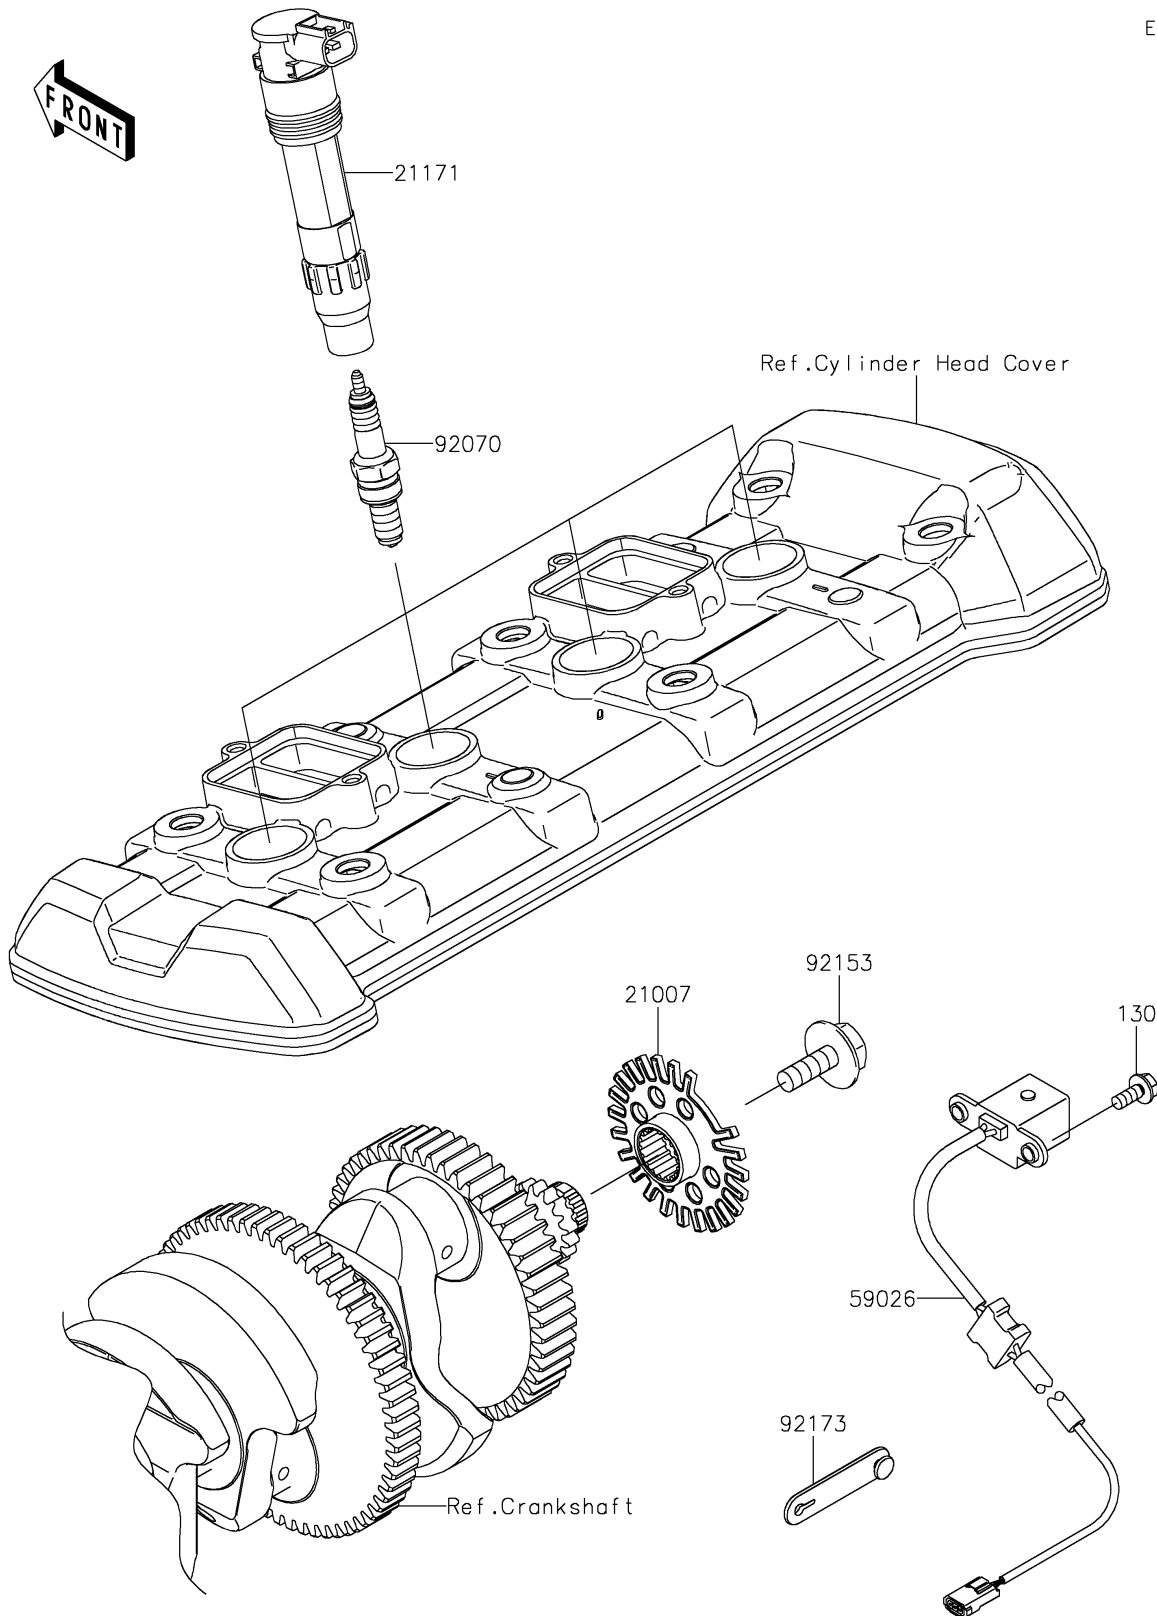

2019 PARTS DIAGRAM

Ignition System

E1830

2019 PARTS LIST

Ignition System

ITEM NAME	PART NUMBER	QUANTITY
BOLT-FLANGED,5X12 (Ref # 130)	130BA0512	1
ROTOR (Ref # 21007)	21007-0673	1
COIL-ASSY-IGNITION (Ref # 21171)	21171-0033	1
COIL-PULSING (Ref # 59026)	59026-0043	1
PLUG-SPARK,CR9EIA(NGK) (Ref # 92070)	92070-0014	1
BOLT,FLANGED,8X23 (Ref # 92153)	92153-0549	1
CLAMP,RUBBER PLATE (Ref # 92173)	92173-1229	1