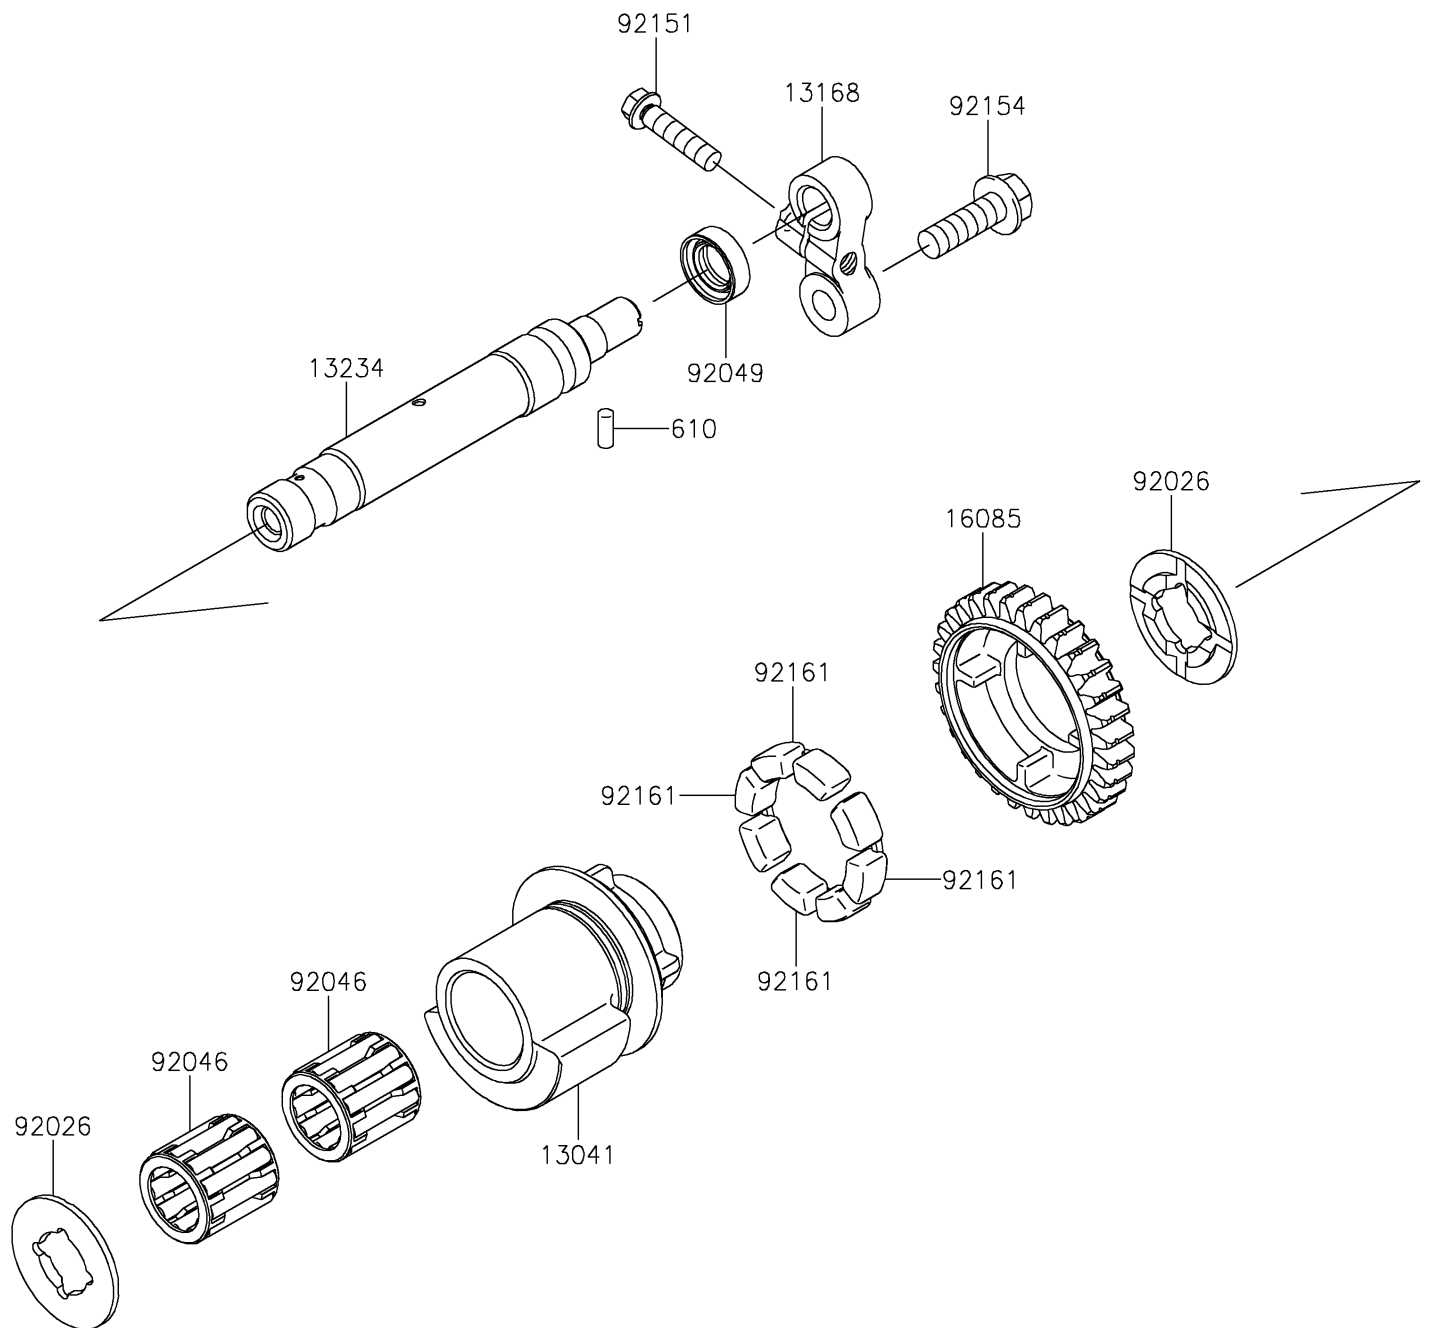

## 2019 PARTS DIAGRAM

Balancer

E1323

## 2019 PARTS LIST

Balancer

ITEM NAME	PART NUMBER	QUANTITY
BALANCER (Ref # 13041)	13041-0040	1
LEVER (Ref # 13168)	13168-0115	1
SHAFT-COMP (Ref # 13234)	13234-0038	1
GEAR,BALANCER,31T (Ref # 16085)	16085-0134	1
ROLLER,4X10 (Ref # 610)	610A0410	1
SPACER (Ref # 92026)	92026-0082	1
BEARING-NEEDLE (Ref # 92046)	92046-1266	1
SEAL-OIL,TC 12X22X7 (Ref # 92049)	92049-2204	1
BOLT,FLANGED-SMALL,6X25 (Ref # 92151)	92151-1930	1
BOLT,FLANGED,8X25 (Ref # 92154)	92154-0413	1
DAMPER (Ref # 92161)	92161-1055	1