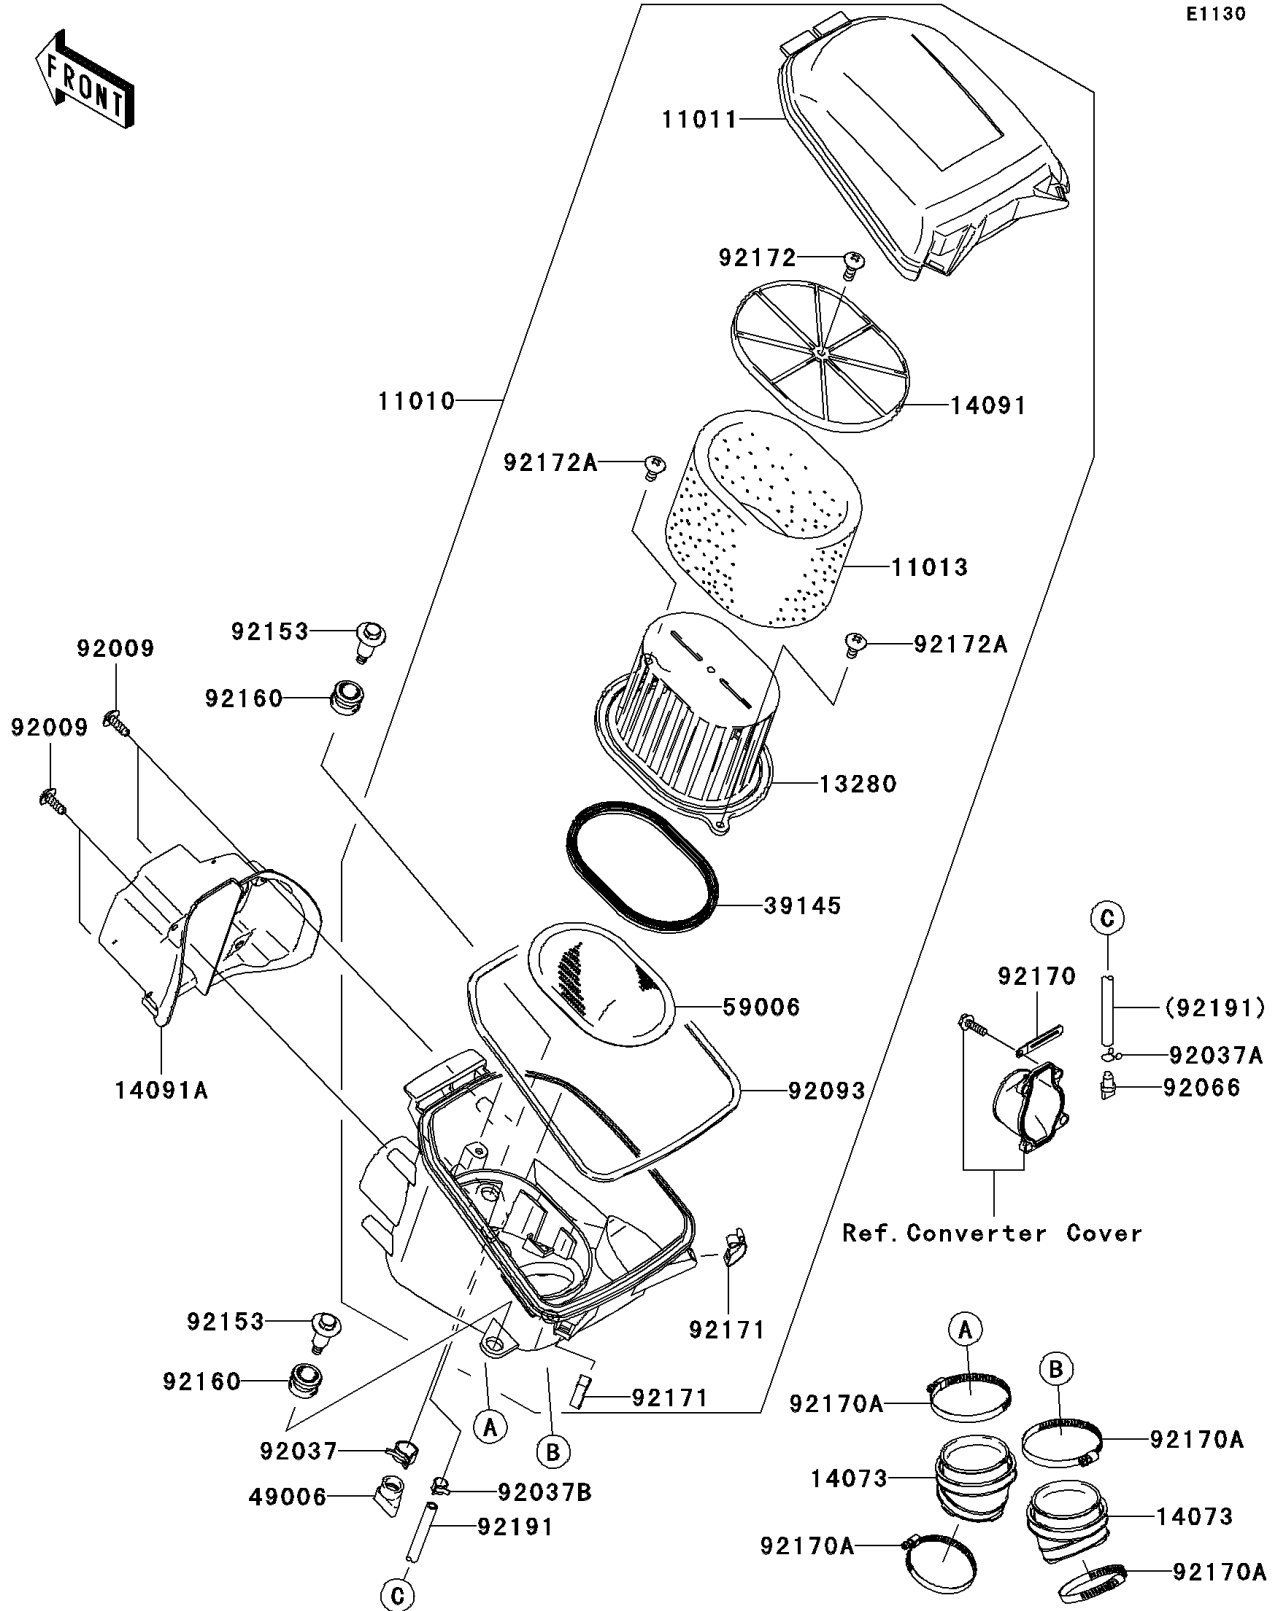

2006 Brute Force® 750 4x4i NRA Outdoors™ PARTS DIAGRAM

Air Cleaner

E1130

2006 Brute Force® 750 4x4i NRA Outdoors™ PARTS LIST

Air Cleaner

ITEM NAME	PART NUMBER	QUANTITY
FILTER-ASSY-AIR,F.BLACK (Ref # 11010)	11010-0023-6Z	1
CASE-AIR FILTER,UPP,F.BLACK (Ref # 11011)	11011-0017-6Z	1
ELEMENT-AIR FILTER (Ref # 11013)	11013-0007	1
HOLDER (Ref # 13280)	13280-0048	1
DUCT,JOINT (Ref # 14073)	14073-0030	1
COVER,ELEMENT (Ref # 14091)	14091-0163	1
COVER,FR (Ref # 14091A)	14091-0164	1
TRIM-SEAL (Ref # 39145)	39145-0001	1
BOOT (Ref # 49006)	49006-1292	1
ARRESTER-FLAME (Ref # 59006)	59006-0002	1
SCREW,TAPPING (Ref # 92009)	92009-1113	1
CLAMP,HOSE CLIP (Ref # 92037)	92037-1460	1
CLAMP,TUBE (Ref # 92037A)	92037-147	1
CLAMP,TUBE (Ref # 92037B)	92037-1505	1
PLUG,DRAIN (Ref # 92066)	92066-1211	1
SEAL (Ref # 92093)	92093-0017	1
BOLT,FLANGED,6X28.7 (Ref # 92153)	92153-1052	1
DAMPER (Ref # 92160)	92160-1594	1
CLAMP (Ref # 92170)	92170-1514	1
CLAMP (Ref # 92170A)	92170-1763	1
CLAMP (Ref # 92171)	92171-0225	1
SCREW,6X18 (Ref # 92172)	92172-0130	1
SCREW,6X14 (Ref # 92172A)	92172-0131	1
TUBE,7X11X470 (Ref # 92191)	92191-1531	1