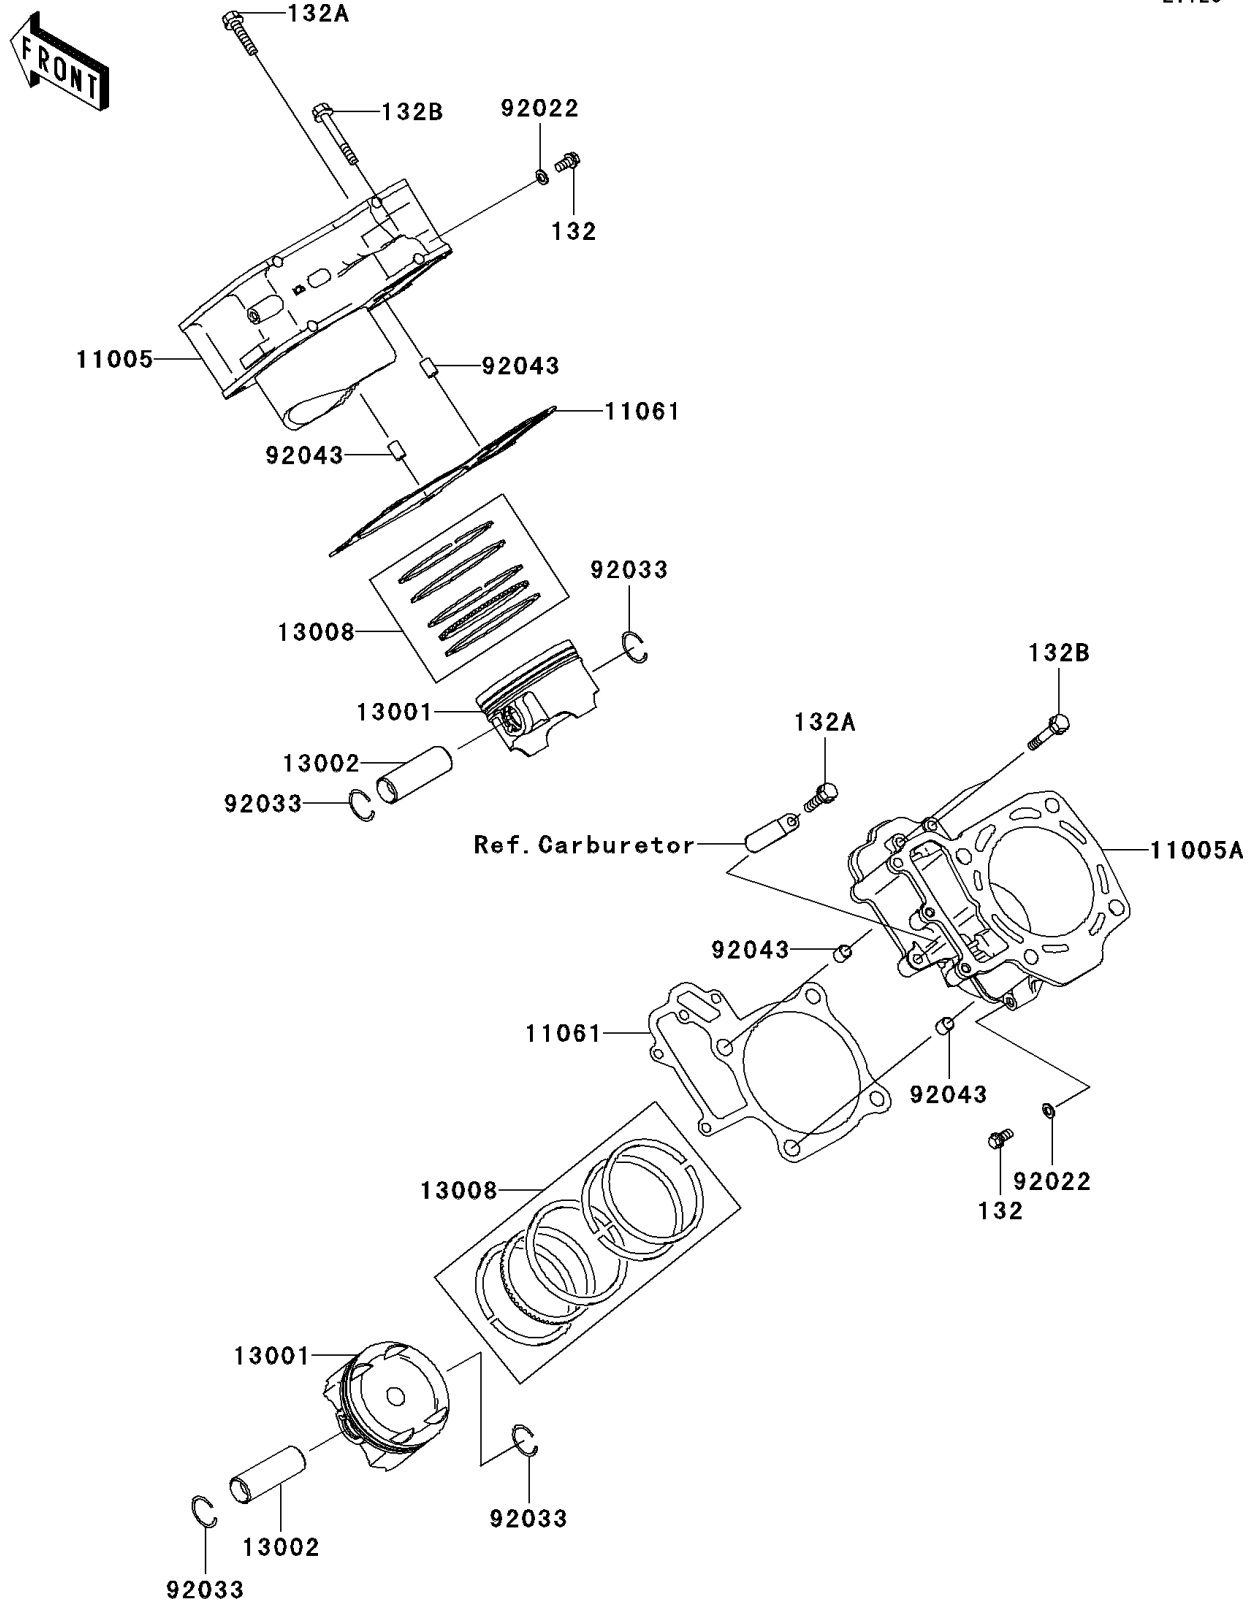

## 2006 Brute Force® 750 4x4i NRA Outdoors™ PARTS DIAGRAM

Cylinder/Piston(s)

E1120

## 2006 Brute Force® 750 4x4i NRA Outdoors™ PARTS LIST

Cylinder/Piston(s)

ITEM NAME	PART NUMBER	QUANTITY
BOLT-FLANGED-SMALL,6X12 (Ref # 132)	132Y0612	1
BOLT-FLANGED-SMALL,6X30 (Ref # 132A)	132Y0630	1
BOLT-FLANGED-SMALL,6X40 (Ref # 132B)	132Y0640	1
CYLINDER-ENGINE,FR (Ref # 11005)	11005-0022	1
CYLINDER-ENGINE,RR (Ref # 11005A)	11005-0023	1
GASKET,CYLINDER BASE (Ref # 11061)	11061-0063	1
PISTON-ENGINE (Ref # 13001)	13001-0021	1
PIN-PISTON (Ref # 13002)	13002-1060	1
RING-SET-PISTON (Ref # 13008)	13008-0008	1
WASHER,6.2X11X1 (Ref # 92022)	92022-304	1
RING-SNAP (Ref # 92033)	92033-1207	1
PIN,10.1X12X14 (Ref # 92043)	92043-4009	1