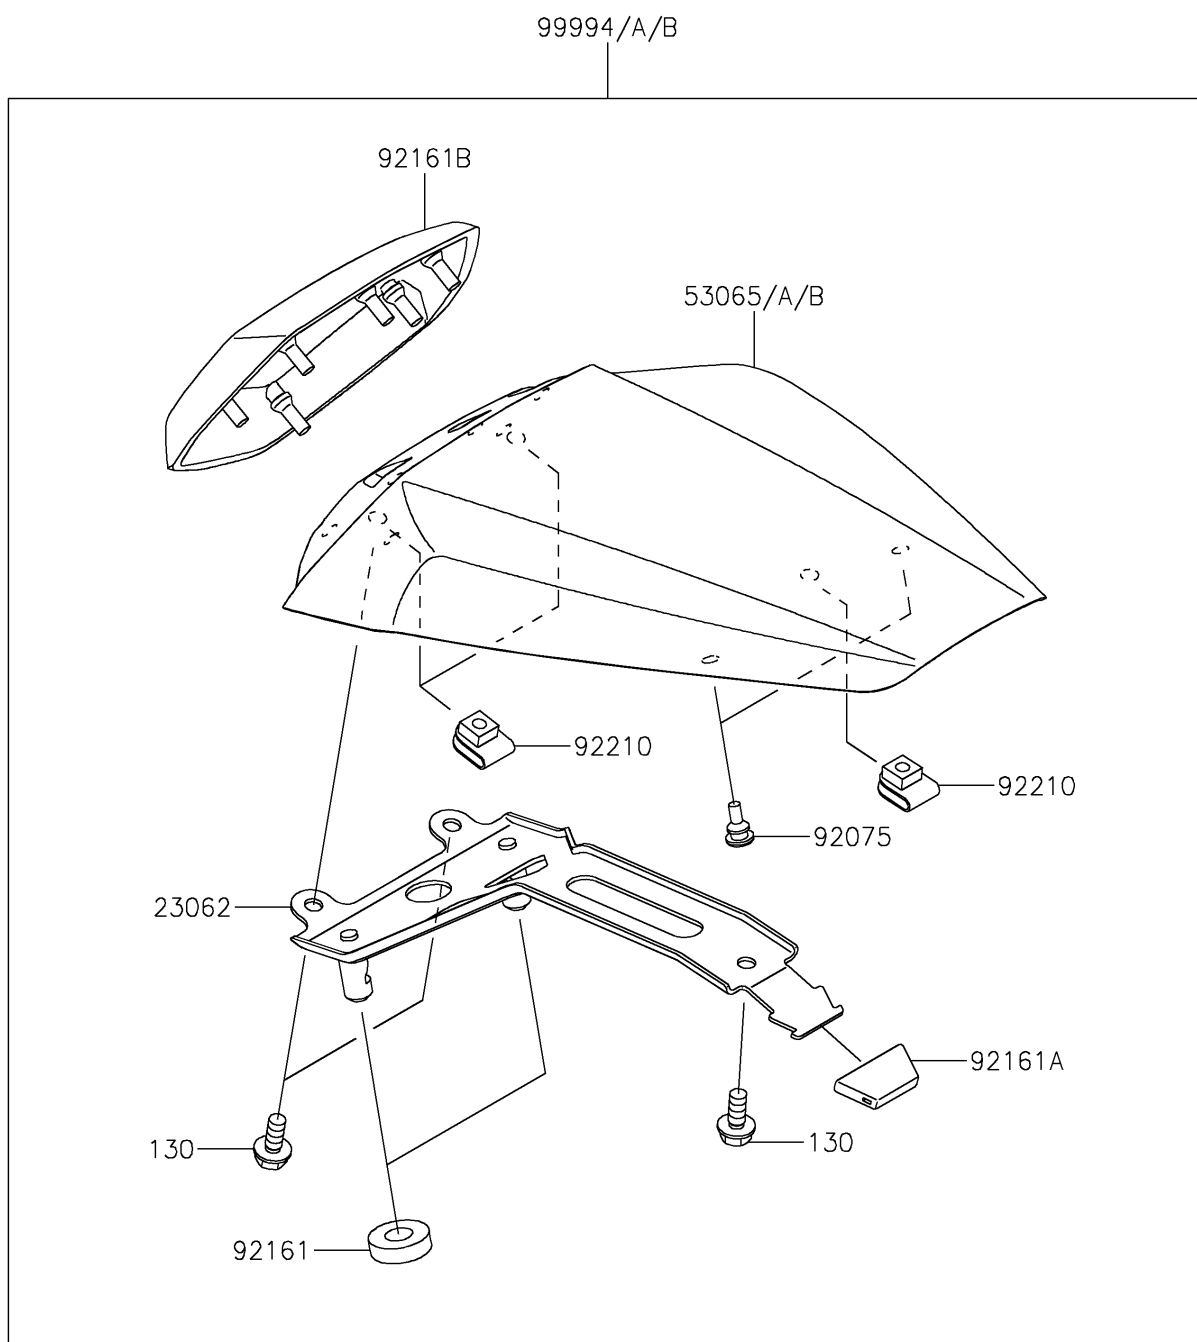

2019 NINJA® ZX™10R ABS PARTS DIAGRAM

Accessory(Single Seat Cover)

F2910

2019 NINJA® ZX™10R ABS PARTS LIST

Accessory(Single Seat Cover)

ITEM NAME	PART NUMBER	QUANTITY
BOLT-FLANGED,6X14 (Ref # 130)	130BA0614	1
BRACKET-COMP (Ref # 23062)	23062-0861	1
COVER SEAT,P.S.GRAY (Ref # 53065)	53065-0038-36S	1
DAMPER,6X10X15 (Ref # 92075)	92075-1808	1
DAMPER (Ref # 92161)	92161-0174	1
DAMPER (Ref # 92161A)	92161-0629	1
DAMPER,SEAT PAD (Ref # 92161B)	92161-1812	1
NUT,6MM (Ref # 92210)	92210-0277	1
KIT,SINGLE SEAT COVER,P.S.GRAY (Ref # 99994)	99994-0667-36S	1