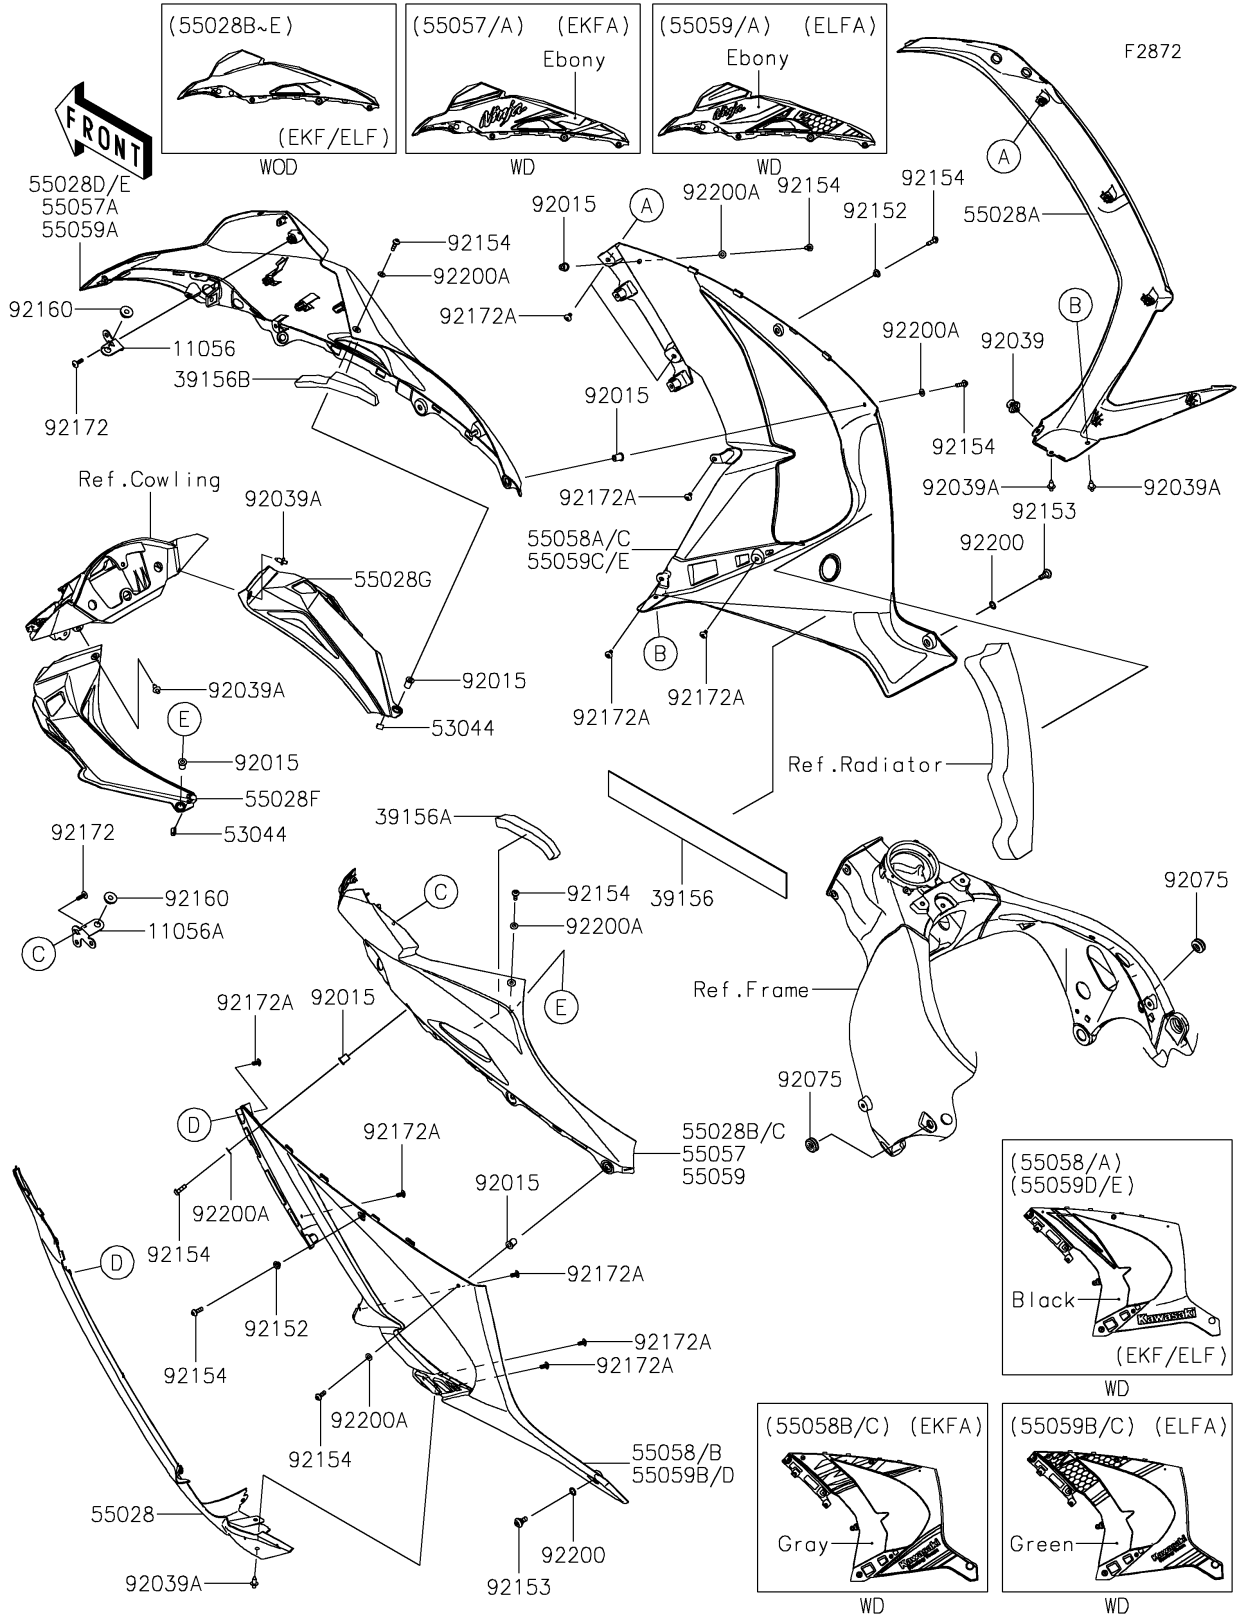

## 2019 NINJA® ZX™10R ABS PARTS DIAGRAM

Cowling Lower

## 2019 NINJA® ZX™10R ABS PARTS LIST

Cowling Lowers

ITEM NAME	PART NUMBER	QUANTITY
BRACKET,INNER COWL.,RH (Ref # 11056)	11056-7813	1
BRACKET,INNER COWL.,LH (Ref # 11056A)	11056-7814	1
PAD,49X400X0.3 (Ref # 39156)	39156-0753	1
PAD,SIDE COWL.,UPP,LH (Ref # 39156A)	39156-1972	1
PAD,SIDE COWL.,UPP,RH (Ref # 39156B)	39156-1974	1
TRIM (Ref # 53044)	53044-0552	1
COWLING,SIDE,FR,LH,F.BLACK (Ref # 55028)	55028-0336-6Z	1
COWLING,SIDE,FR,RH,F.BLACK (Ref # 55028A)	55028-0337-6Z	1
COWLING,SIDE,UPP,LH,P.S.GRAY (Ref # 55028B)	55028-0574-36S	1
COWLING,SIDE,UPP,RH,P.S.GRAY (Ref # 55028D)	55028-0575-36S	1
COWLING,INNER,LH,F.BLACK (Ref # 55028F)	55028-0576-6Z	1
COWLING,INNER,RH,F.BLACK (Ref # 55028G)	55028-0577-6Z	1
COWLING,SIDE,LH,M.F.S.BLACK (Ref # 55058)	55058-5304-739	1
COWLING,SIDE,RH,M.F.S.BLACK (Ref # 55058A)	55058-5305-739	1
NUT,WELL,5MM (Ref # 92015)	92015-1757	1
RIVET,HOLE 8MM (Ref # 92039)	92039-0014	1
RIVET (Ref # 92039A)	92039-0068	1
DAMPER (Ref # 92075)	92075-1067	1
COLLAR,5.3X7.3X5.3 (Ref # 92152)	92152-2190	1
BOLT,SOCKET,6MM (Ref # 92153)	92153-0489	1
BOLT,SOCKET,5X16 (Ref # 92154)	92154-0209	1
DAMPER (Ref # 92160)	92160-1613	1
SCREW,TAPPING,5X16 (Ref # 92172)	92172-0175	1
SCREW,TAPPING,5X10 (Ref # 92172A)	92172-0335	1
WASHER,10.4X15.9X0.5 (Ref # 92200)	92200-0157	1
WASHER,5.2X10X1.0 (Ref # 92200A)	92200-1820	1