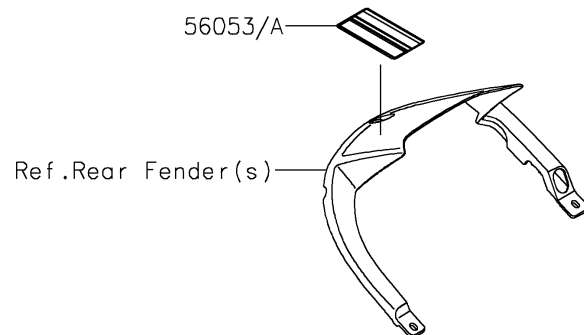

2019 NINJA® ZX™10R ABS PARTS DIAGRAM

Labels

F2860

Ref. Fuel Tank

Ref. Fuel Tank

Ref. Frame

92039

56038

(CA)

59465

Ref. Rear Fender (s)

Ref. Side Covers/Chain Cover

56033/A

2019 NINJA® ZX™10R ABS PARTS LIST

Labels

ITEM NAME	PART NUMBER	QUANTITY
LABEL,GASOLINE (Ref # 56030A)	56030-0358	1
LABEL-MANUAL,CHAIN (Ref # 56033)	56033-0927	1
LABEL-MANUAL,CHAIN (Ref # 56033A)	56033-0935	1
LABEL-BRAND,KAWASAKI (Ref # 56038)	56038-1054	1
LABEL-SPECIFICATION,TIRE&LOAD (Ref # 56053)	56053-0933	1
LABEL-SPECIFICATION,TIRE&LOAD (Ref # 56053A)	56053-1642	1
LABEL-WARNING,EVAPO (Ref # 56071)	56071-0158	1
LABEL-CERTIFICATION,EVAPO (Ref # 59465)	59465-2127	1
RIVET (Ref # 92039)	92039-1251	1
LABEL,GASOLINE (Ref # 56030)	56030-0357	1