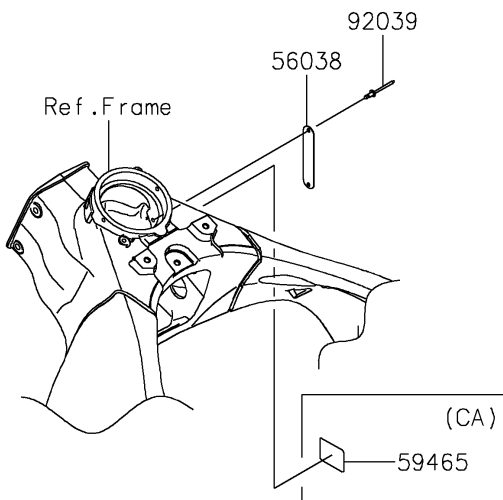

2019 NINJA® ZX™10R ABS PARTS DIAGRAM

Labels

F2860

Ref. Fuel Tank

Ref. Fuel Tank

Ref. Frame

92039

56038

(CA)

59465

Ref. Rear Fender (s)

Ref. Side Covers/Chain Cover

56033/A

2019 NINJA® ZX™10R ABS PARTS LIST

Labels

ITEM NAME	PART NUMBER	QUANTITY
LABEL,GASOLINE (Ref # 56030A)	56030-0358	1
LABEL-MANUAL,CHAIN (Ref # 56033)	56033-0927	1
LABEL-MANUAL,CHAIN (Ref # 56033A)	56033-0935	1
LABEL-BRAND,KAWASAKI (Ref # 56038)	56038-1054	1
LABEL-SPECIFICATION,TIRE&LOAD (Ref # 56053)	56053-0933	1
LABEL-SPECIFICATION,TIRE&LOAD (Ref # 56053A)	56053-1642	1
LABEL-WARNING,EVAPO (Ref # 56071)	56071-0158	1
LABEL-CERTIFICATION,EVAPO (Ref # 59465)	59465-2127	1
RIVET (Ref # 92039)	92039-1251	1
LABEL,GASOLINE (Ref # 56030)	56030-0357	1