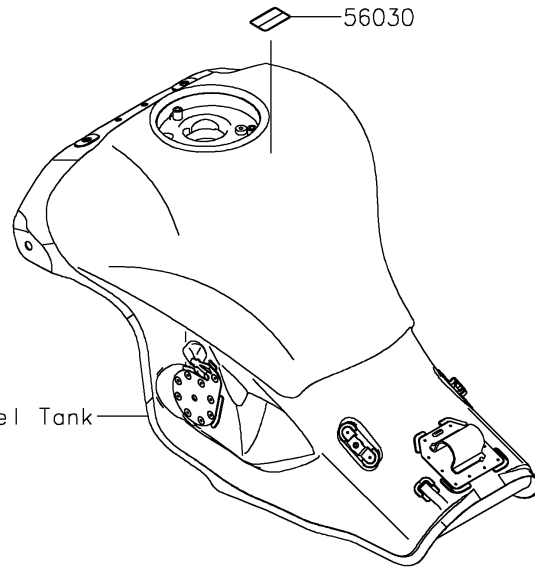

2019 NINJA® ZX™10R ABS PARTS DIAGRAM

Labels

F2860

Ref. Fuel Tank

Ref. Fuel Tank

Ref. Frame

92039

56038

(CA)

59465

Ref. Rear Fender (s)

Ref. Side Covers/Chain Cover

56033/A

2019 NINJA® ZX™10R ABS PARTS LIST

Labels

ITEM NAME	PART NUMBER	QUANTITY
LABEL,GASOLINE (Ref # 56030A)	56030-0358	1
LABEL-MANUAL,CHAIN (Ref # 56033)	56033-0927	1
LABEL-MANUAL,CHAIN (Ref # 56033A)	56033-0935	1
LABEL-BRAND,KAWASAKI (Ref # 56038)	56038-1054	1
LABEL-SPECIFICATION,TIRE&LOAD (Ref # 56053)	56053-0933	1
LABEL-SPECIFICATION,TIRE&LOAD (Ref # 56053A)	56053-1642	1
LABEL-WARNING,EVAPO (Ref # 56071)	56071-0158	1
LABEL-CERTIFICATION,EVAPO (Ref # 59465)	59465-2127	1
RIVET (Ref # 92039)	92039-1251	1
LABEL,GASOLINE (Ref # 56030)	56030-0357	1