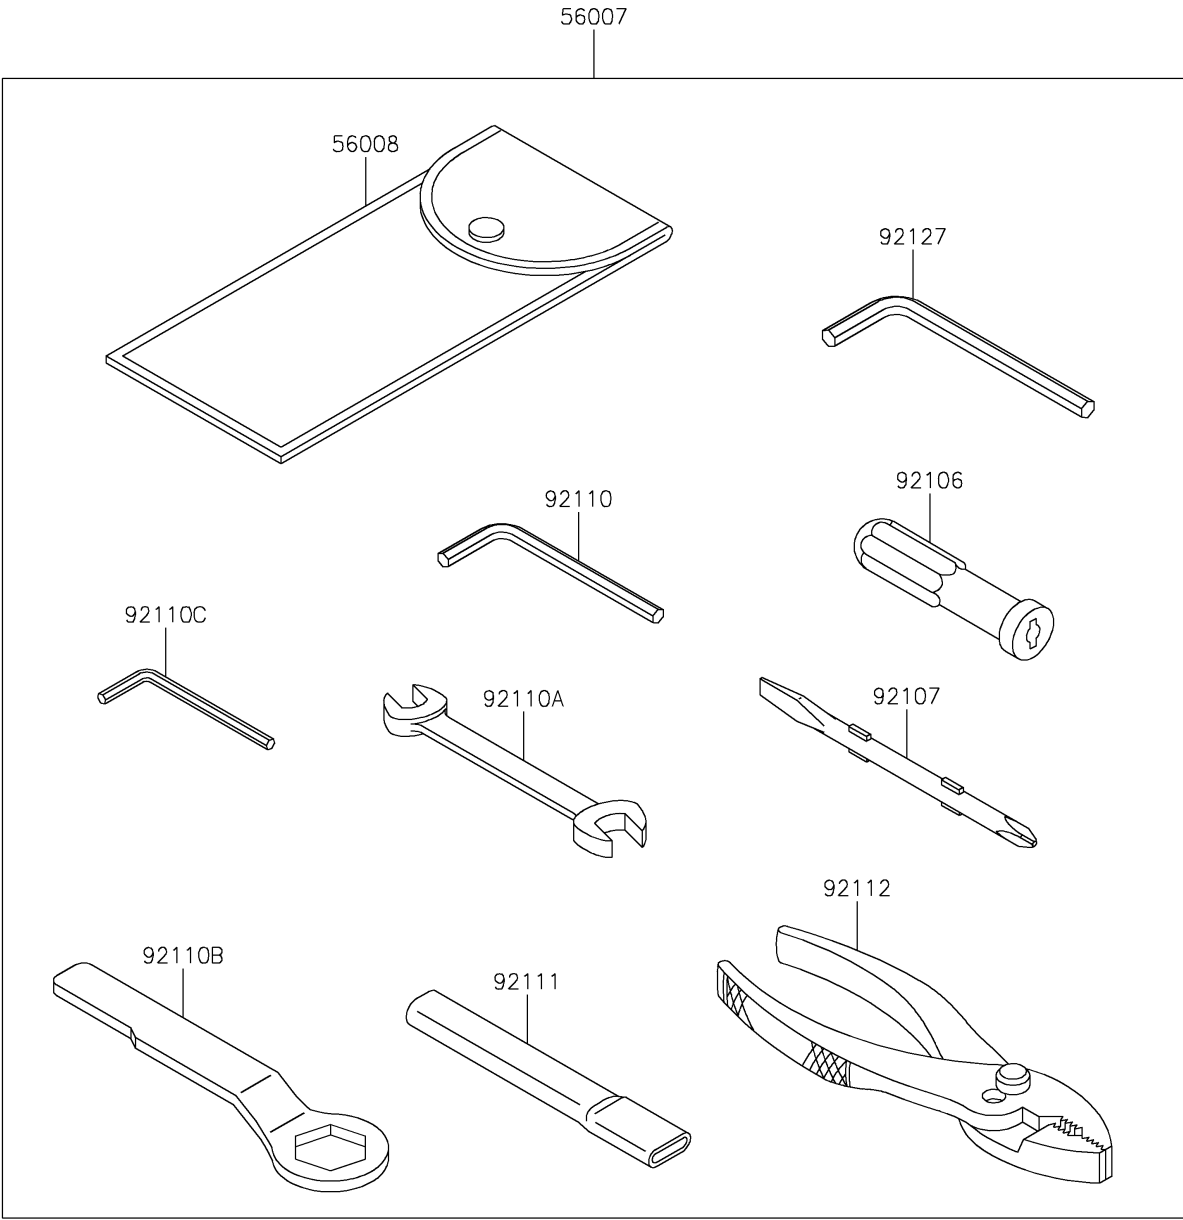

2019 NINJA® ZX™10R ABS PARTS DIAGRAM

Owner's Tools

F2810

2019 NINJA® ZX™10R ABS PARTS LIST

Owner's Tools

ITEM NAME	PART NUMBER	QUANTITY
TOOL-KIT (Ref # 56007)	56007-0141	1
BAG,TOOL (Ref # 56008)	56008-1075	1
GASKET-LIQUID,TB1211F,CLEAR (Ref # 92104)	92104-0004	1
GASKET-LIQUID,TB1216,GRAY (Ref # 92104A)	92104-1063	1
GASKET-LIQUID,TB1216B,BLACK (Ref # 92104B)	92104-1064	1
GASKET-LIQUID,TB1207B,BLACK (Ref # 92104C)	92104-2068	1
GRIP-SCREW DRIVER (Ref # 92106)	92106-1001	1
TOOL-DRIVER,#2PHILLIPS&SLOT (Ref # 92107)	92107-1051	1
TOOL-WRENCH,ALLEN,5MM (Ref # 92110)	92110-1015	1
TOOL-WRENCH,OPEN END,10X12 (Ref # 92110A)	92110-1152	1
TOOL-WRENCH,BOX END,32MM (Ref # 92110B)	92110-1161	1
TOOL-WRENCH,ALLEN,4MM (Ref # 92110C)	92110-3703	1
TOOL-BAR,BOX END WRENCH (Ref # 92111)	92111-1051	1
TOOL-PLIERS (Ref # 92112)	92112-1001	1
TOOL-WRENCH,ALLEN,6MM (Ref # 92127)	92127-003	1