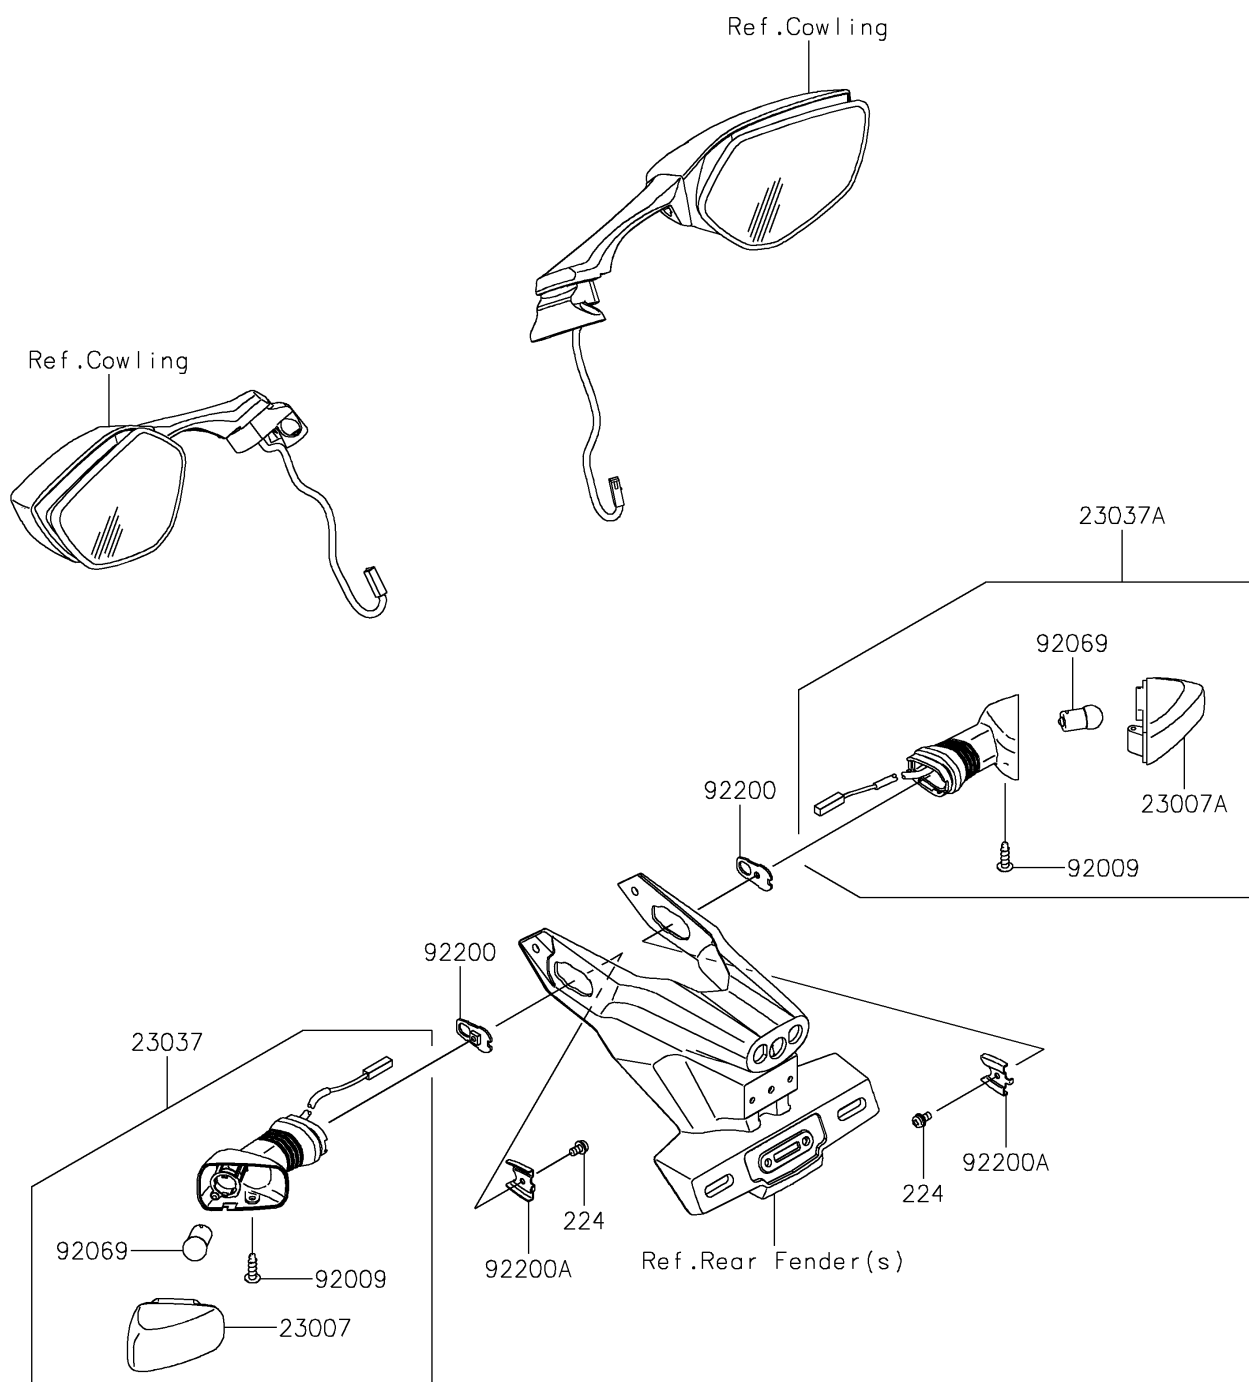

2019 NINJA® ZX™10R ABS PARTS DIAGRAM

Turn Signals

F2730

2019 NINJA® ZX™10R ABS PARTS LIST

Turn Signals

ITEM NAME	PART NUMBER	QUANTITY
SCREW-PAN-WP-CROS,4X8 (Ref # 224)	224AB0408	1
LENS-COMP,SIGNAL LAMP,RR,LH (Ref # 23007)	23007-0102	1
LENS-COMP,SIGNAL LAMP,RR,RH (Ref # 23007A)	23007-0103	1
LAMP-ASSY-SIGNAL,RR,LH (Ref # 23037)	23037-0145	1
LAMP-ASSY-SIGNAL,RR,RH (Ref # 23037A)	23037-0146	1
SCREW,4X16,BLACK (Ref # 92009)	92009-1158	1
BULB,12V 10W (Ref # 92069)	92069-0020	1
WASHER,NUT 4MM (Ref # 92200)	92200-0854	1
WASHER (Ref # 92200A)	92200-0855	1