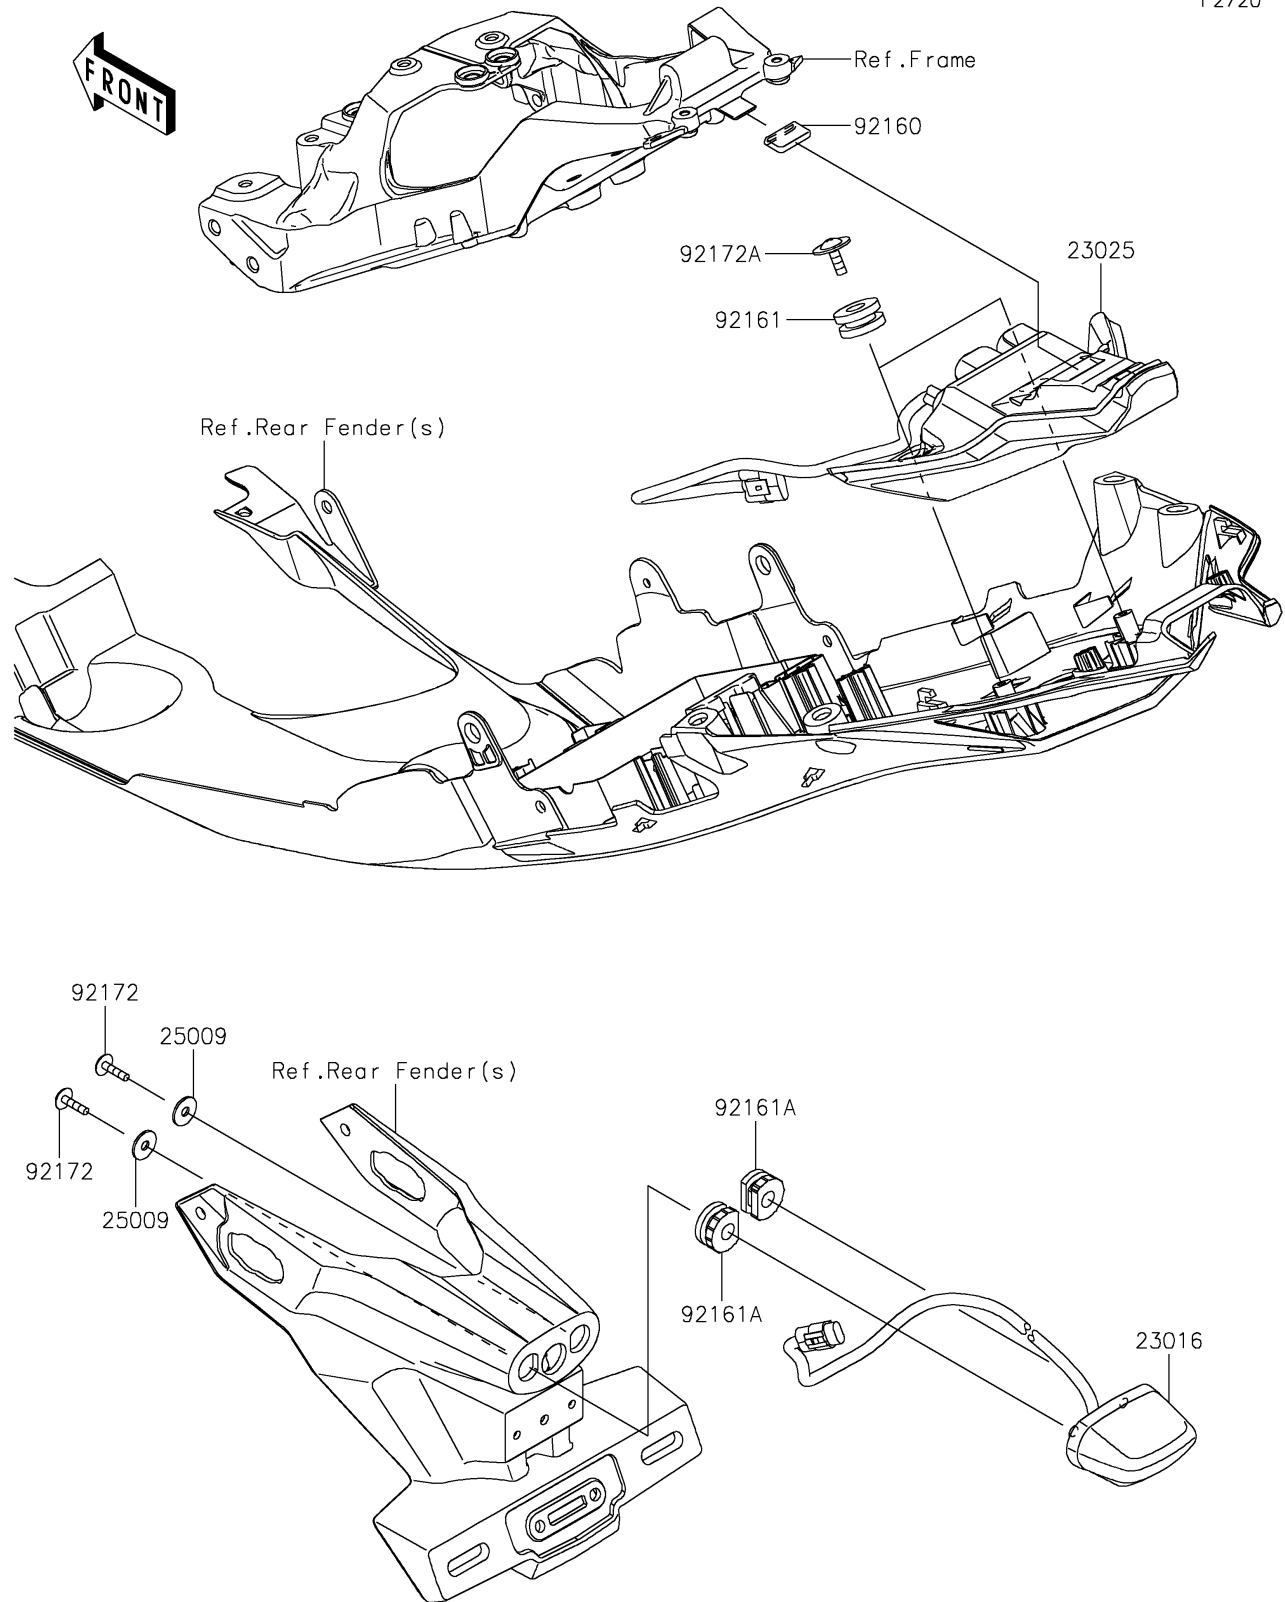

2019 NINJA® ZX™10R ABS PARTS DIAGRAM

Taillight(s)

F2720

2019 NINJA® ZX™10R ABS PARTS LIST

Taillight(s)

ITEM NAME	PART NUMBER	QUANTITY
LAMP-ASSY,LICENSE,LED (Ref # 23016)	23016-0639	1
LAMP-TAIL,LED,CCC (Ref # 23025)	23025-0377	1
WASHER,5.2X16X1.2 (Ref # 25009)	25009-004	1
DAMPER (Ref # 92160)	92160-1190	1
DAMPER (Ref # 92161)	92161-0163	1
DAMPER,9X23X12 (Ref # 92161A)	92161-1885	1
SCREW,TAPPING,5X16 (Ref # 92172)	92172-0238	1
SCREW,TAPTITE,5X16 (Ref # 92172A)	92172-0481	1