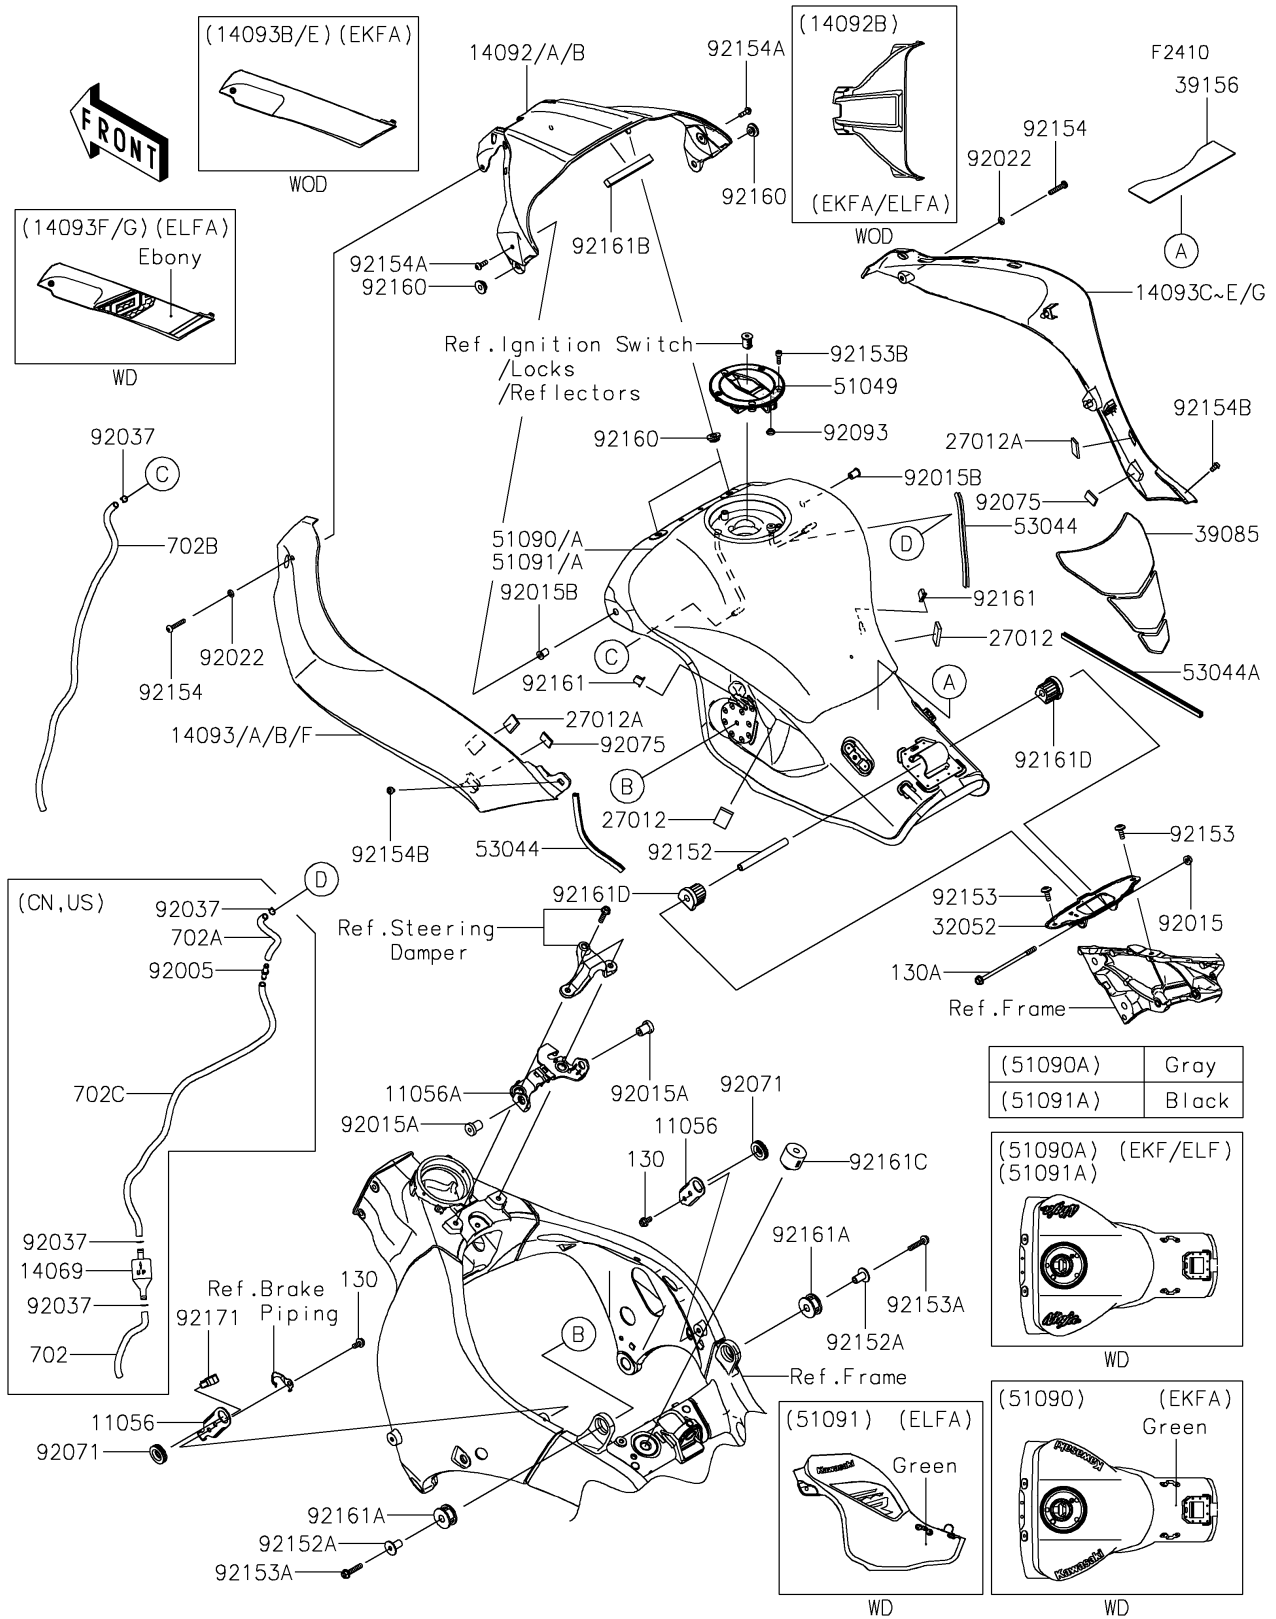

2019 NINJA® ZX™10R ABS PARTS DIAGRAM

Fuel Tank