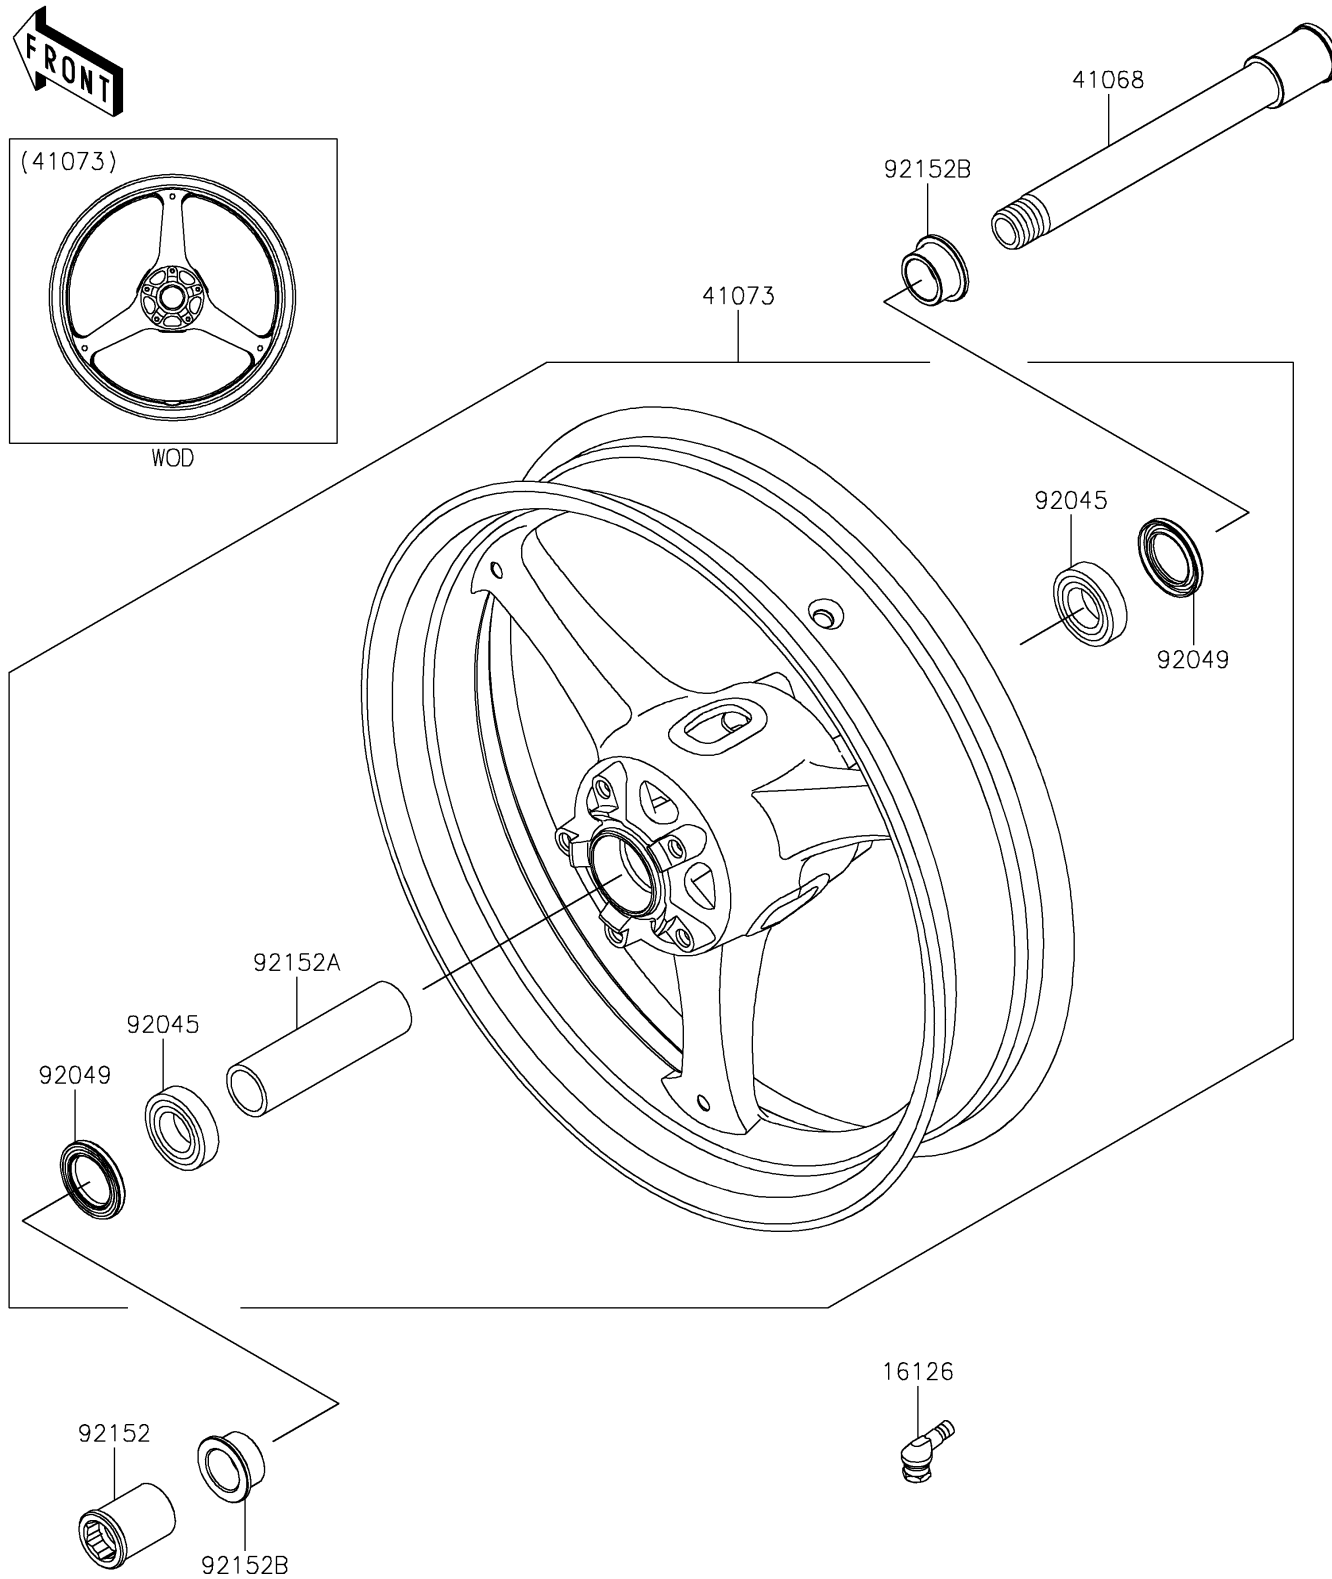

2019 NINJA® ZX™10R ABS PARTS DIAGRAM

Front Wheel

F2230

2019 NINJA® ZX™10R ABS PARTS LIST

Front Wheel

ITEM NAME	PART NUMBER	QUANTITY
VALVE (Ref # 16126)	16126-0735	1
AXLE,FR,25X205 (Ref # 41068)	41068-0594	1
WHEEL-ASSY,FR,G.BLACK (Ref # 41073)	41073-0757-18F	1
BEARING-BALL,25X47X12 (Ref # 92045)	92045-0803	1
SEAL-OIL,BJN-C2 32X47X5 (Ref # 92049)	92049-0050	1
COLLAR,FR AXLE,LH,L=44.5 (Ref # 92152)	92152-0240	1
COLLAR,FR HUB,L=115 (Ref # 92152A)	92152-0616	1
COLLAR,25X40X18 (Ref # 92152B)	92152-1947	1