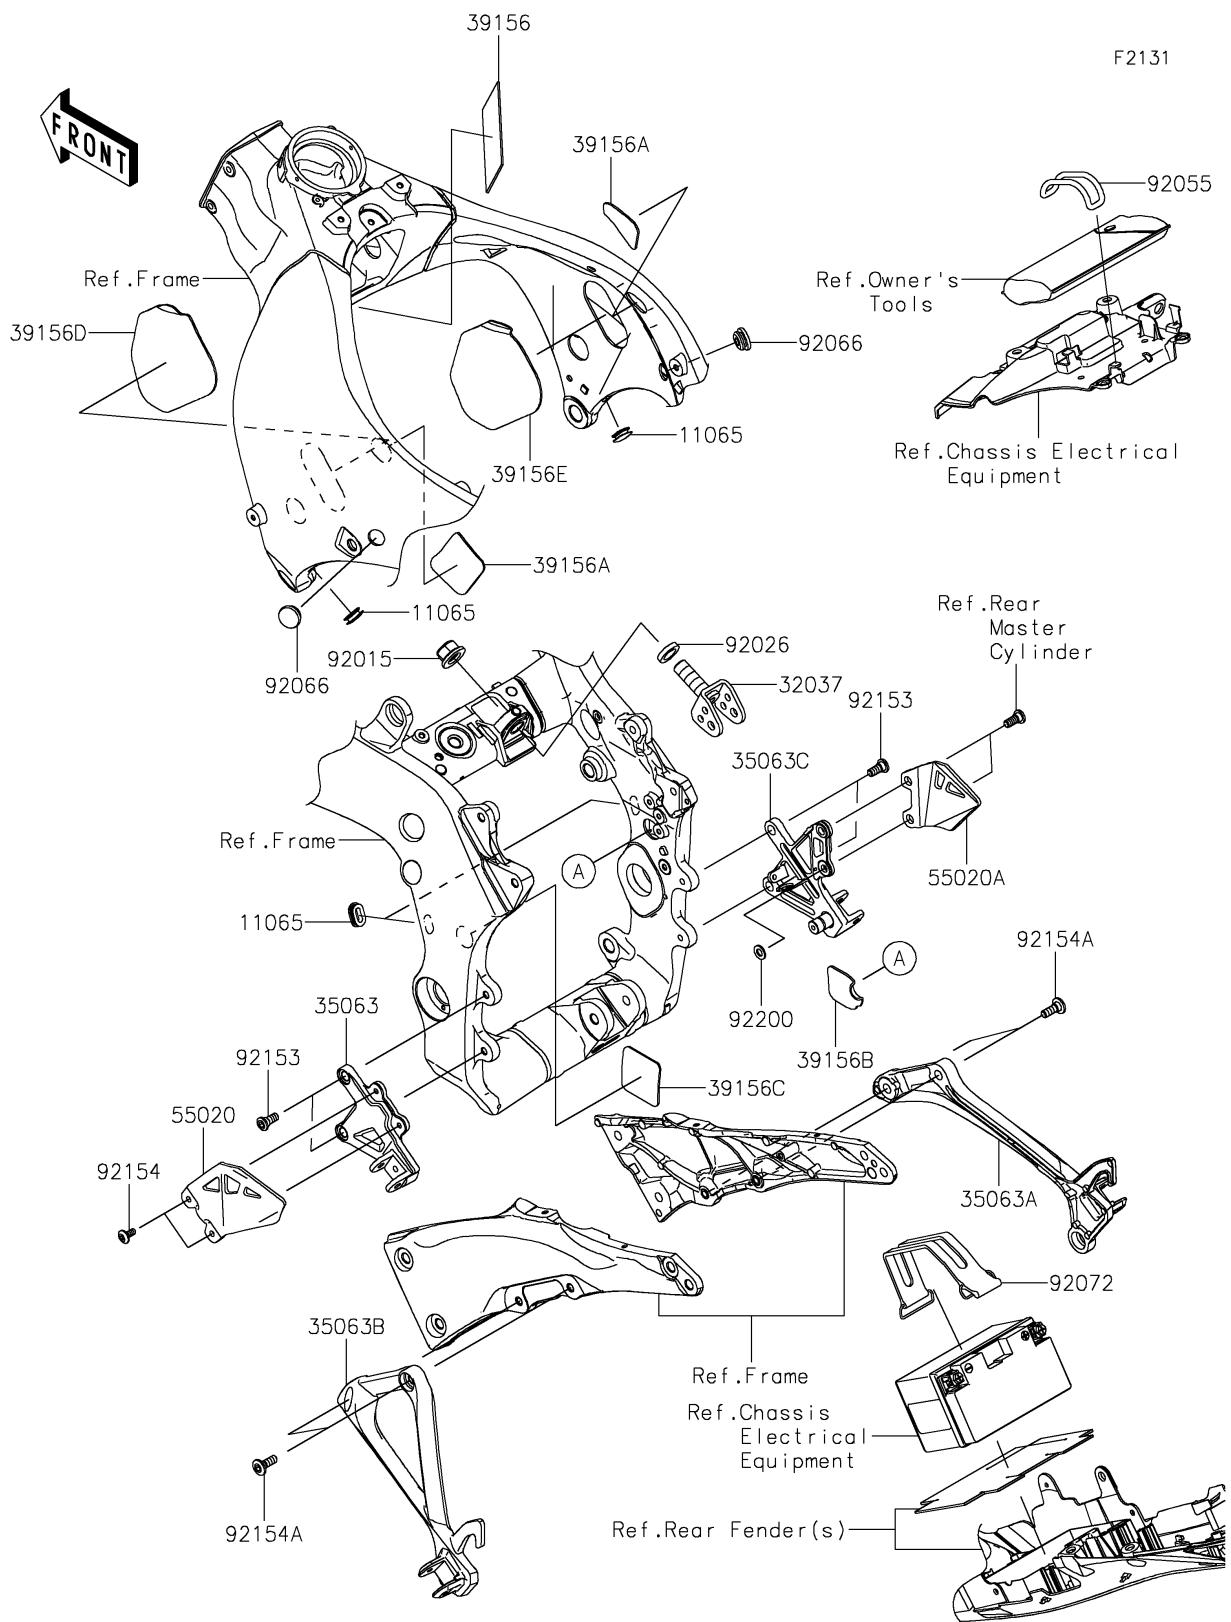

2019 NINJA® ZX™10R ABS PARTS DIAGRAM

Frame Fittings

2019 NINJA® ZX™10R ABS PARTS LIST

Frame Fittings

ITEM NAME	PART NUMBER	QUANTITY
CAP (Ref # 11065)	11065-0095	1
BRACKET-SHOCKABSORBER (Ref # 32037)	32037-0149	1
STAY,FR STEP,LH,F.S.BLACK (Ref # 35063)	35063-0697-18R	1
STAY,RR STEP,RH,F.S.BLACK (Ref # 35063A)	35063-0700-18R	1
STAY,RR STEP,LH,F.S.BLACK (Ref # 35063B)	35063-0852-18R	1
STAY,FR STEP,RH,F.S.BLACK (Ref # 35063C)	35063-1331-18R	1
PAD,50X115X2 (Ref # 39156)	39156-0923	1
PAD,55X55X2 (Ref # 39156A)	39156-1961	1
PAD,45X50.5X2 (Ref # 39156B)	39156-1964	1
PAD,55.5X55.5X0.5 (Ref # 39156C)	39156-2116	1
PAD,LH (Ref # 39156D)	39156-2213	1
PAD,RH (Ref # 39156E)	39156-2214	1
GUARD,FR STEP,LH (Ref # 55020)	55020-0569	1
GUARD,FR STEP,RH (Ref # 55020A)	55020-1944	1
NUT,FLANGED,16MM (Ref # 92015)	92015-1316	1
SPACER,16.5X26X5.2 (Ref # 92026)	92026-0813	1
RING-O,54.6X5.7 (Ref # 92055)	92055-0881	1
PLUG,17MM (Ref # 92066)	92066-1320	1
BAND,L=168 (Ref # 92072)	92072-1306	1
BOLT,SOCKET,8X20 (Ref # 92153)	92153-1621	1
BOLT,SOCKET,6X14 (Ref # 92154)	92154-1735	1
BOLT,SOCKET,8X23 (Ref # 92154A)	92154-1968	1
WASHER,8.4X16X1.6 (Ref # 92200)	92200-0807	1