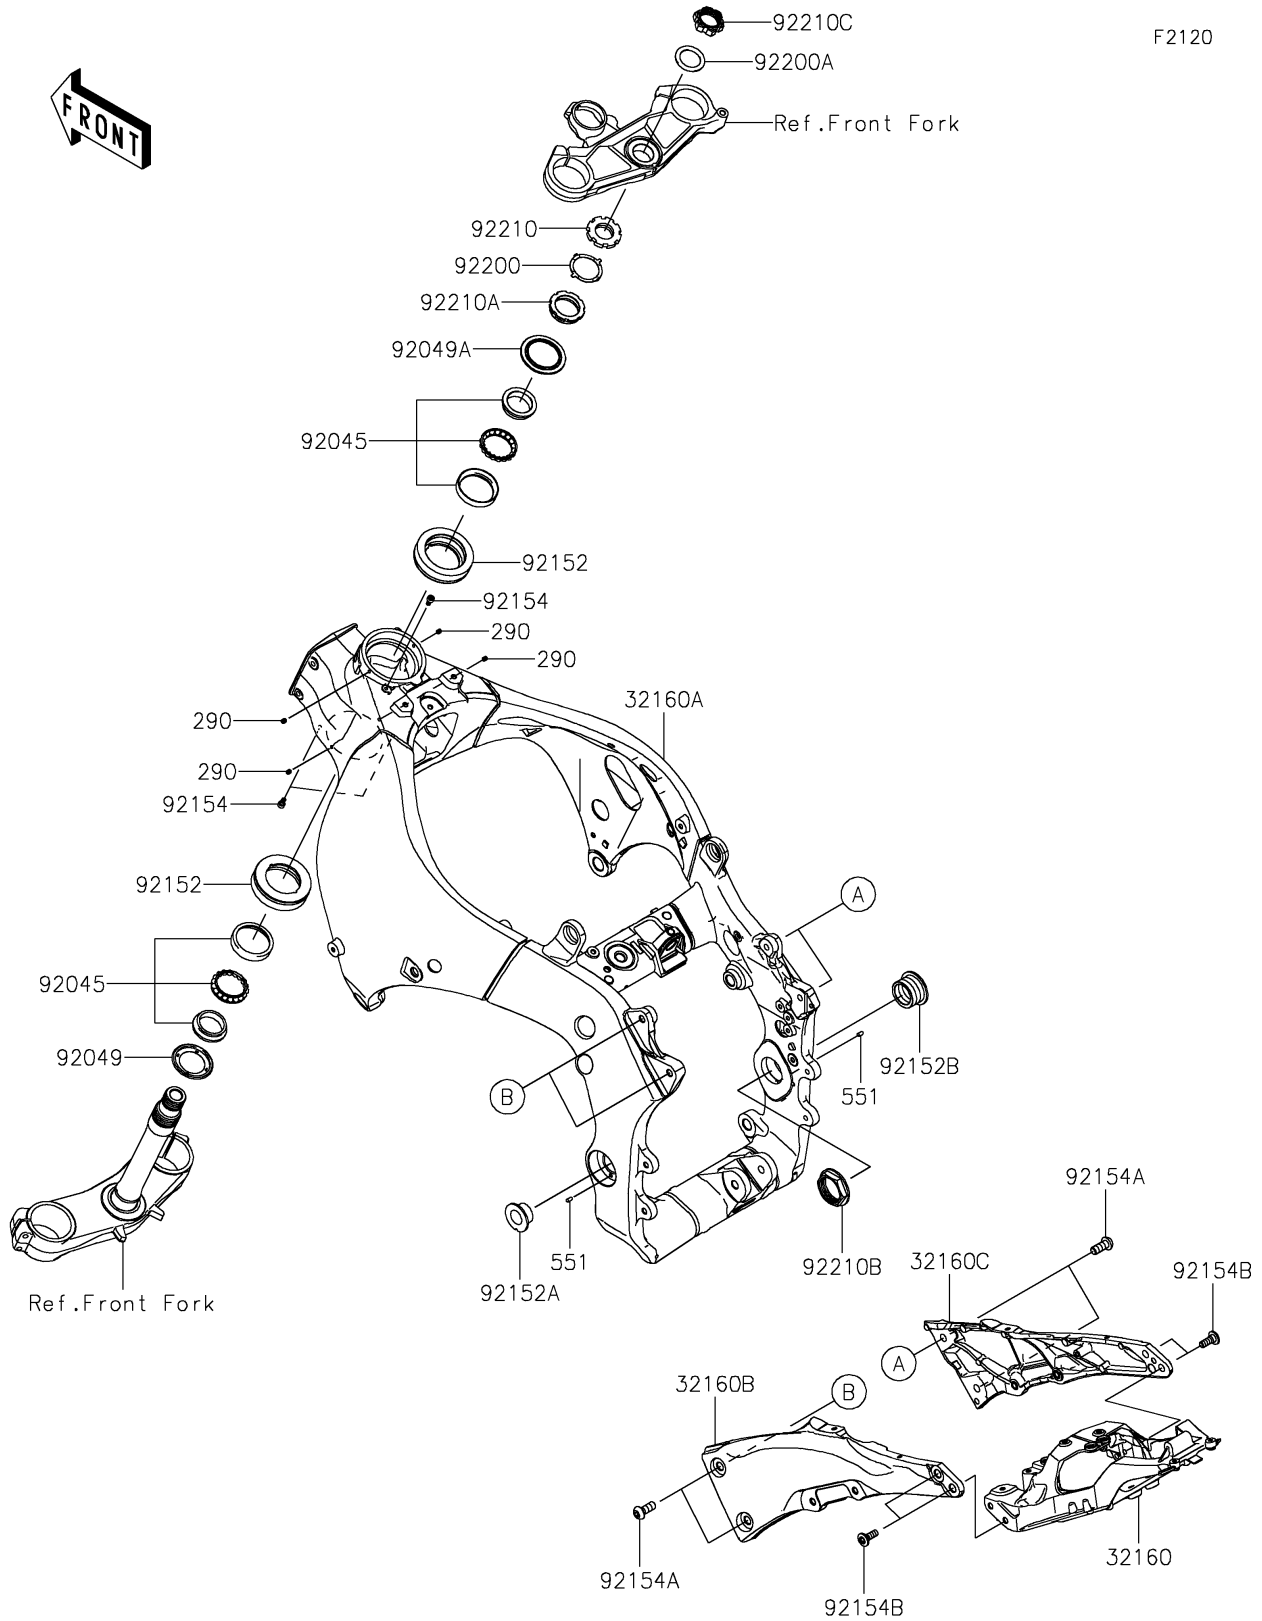

2019 NINJA® ZX™10R ABS PARTS DIAGRAM

Frame

2019 NINJA® ZX™10R ABS PARTS LIST

Frame

ITEM NAME	PART NUMBER	QUANTITY
SCREW-SET-SOCKET,5X6 (Ref # 290)	290Q0506	1
FRAME-COMP,RR,CNT (Ref # 32160)	32160-0801	1
FRAME-COMP,MAIN (Ref # 32160A)	32160-0882	1
FRAME-COMP,RR,LH,F.S.BLACK (Ref # 32160B)	32160-0885-18R	1
FRAME-COMP,RR,RH,F.S.BLACK (Ref # 32160C)	32160-0886-18R	1
PIN-DOWEL (Ref # 551)	551R0408	1
BEARING-BALL,SF07A17PX1V1 (Ref # 92045)	92045-1384	1
SEAL-OIL,DS35X55X4 (Ref # 92049)	92049-0022	1
SEAL-OIL,43X55.5X8.6 (Ref # 92049A)	92049-0742	1
COLLAR,55X77X18.5 (Ref # 92152)	92152-2165	1
COLLAR,20.5X40X17.5 (Ref # 92152A)	92152-2300	1
COLLAR,30X47X24 (Ref # 92152B)	92152-2301	1
BOLT,SOCKET,5X10 (Ref # 92154)	92154-1642	1
BOLT,SOCKET,10X25 (Ref # 92154A)	92154-1900	1
BOLT,SOCKET,8X23 (Ref # 92154B)	92154-1901	1
WASHER (Ref # 92200)	92200-0036	1
WASHER,28.5X40X1.6 (Ref # 92200A)	92200-0595	1
NUT,35MM (Ref # 92210)	92210-0095	1
NUT,35MM (Ref # 92210A)	92210-0823	1
NUT,38MM (Ref # 92210B)	92210-1441	1
NUT,28MM (Ref # 92210C)	92210-1460	1