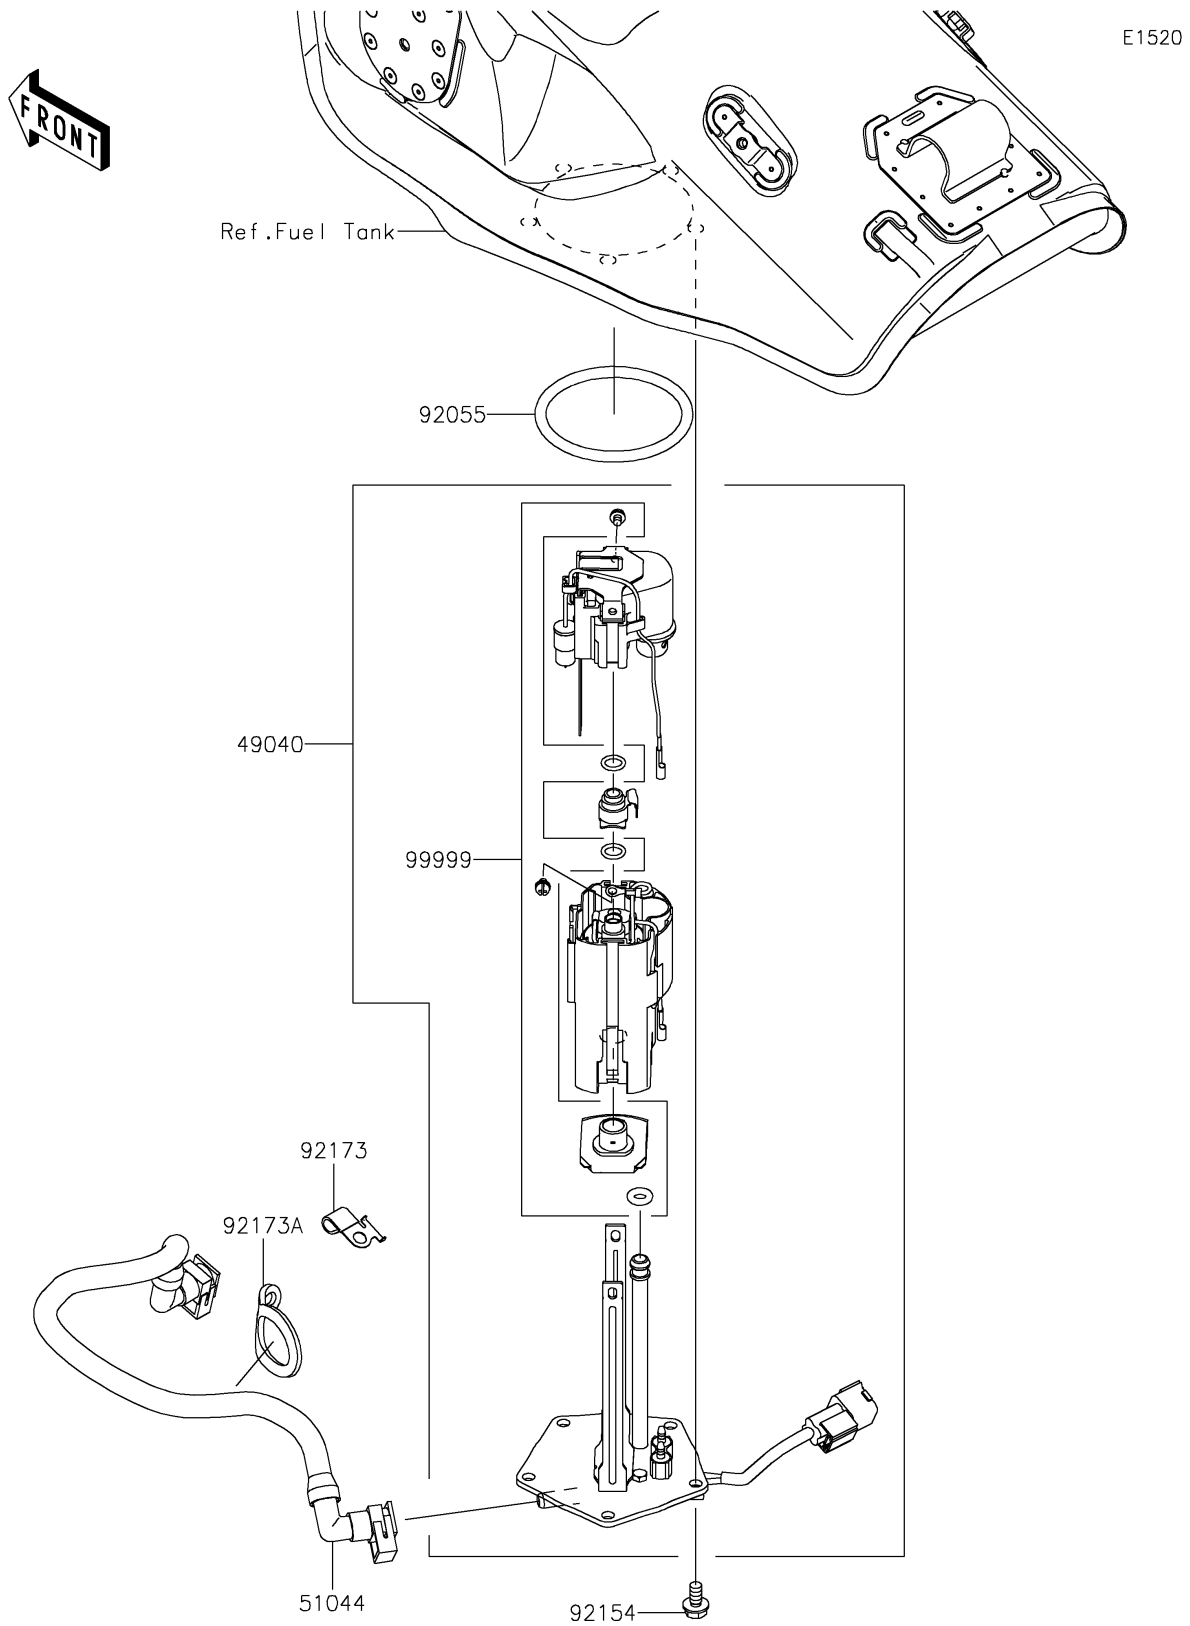

2019 NINJA® ZX™10R ABS PARTS DIAGRAM

Fuel Pump

2019 NINJA® ZX™10R ABS PARTS LIST

Fuel Pump

ITEM NAME	PART NUMBER	QUANTITY
PUMP-FUEL (Ref # 49040)	49040-0750	1
TUBE-ASSY,FUEL (Ref # 51044)	51044-0858	1
RING-O,70.6X5.7 (Ref # 92055)	92055-0210	1
BOLT,FLANGED,6X12 (Ref # 92154)	92154-1848	1
CLAMP (Ref # 92173)	92173-0831	1
CLAMP (Ref # 92173A)	92173-0832	1
KIT,FUEL FILTER (Ref # 99999)	99999-0521	1