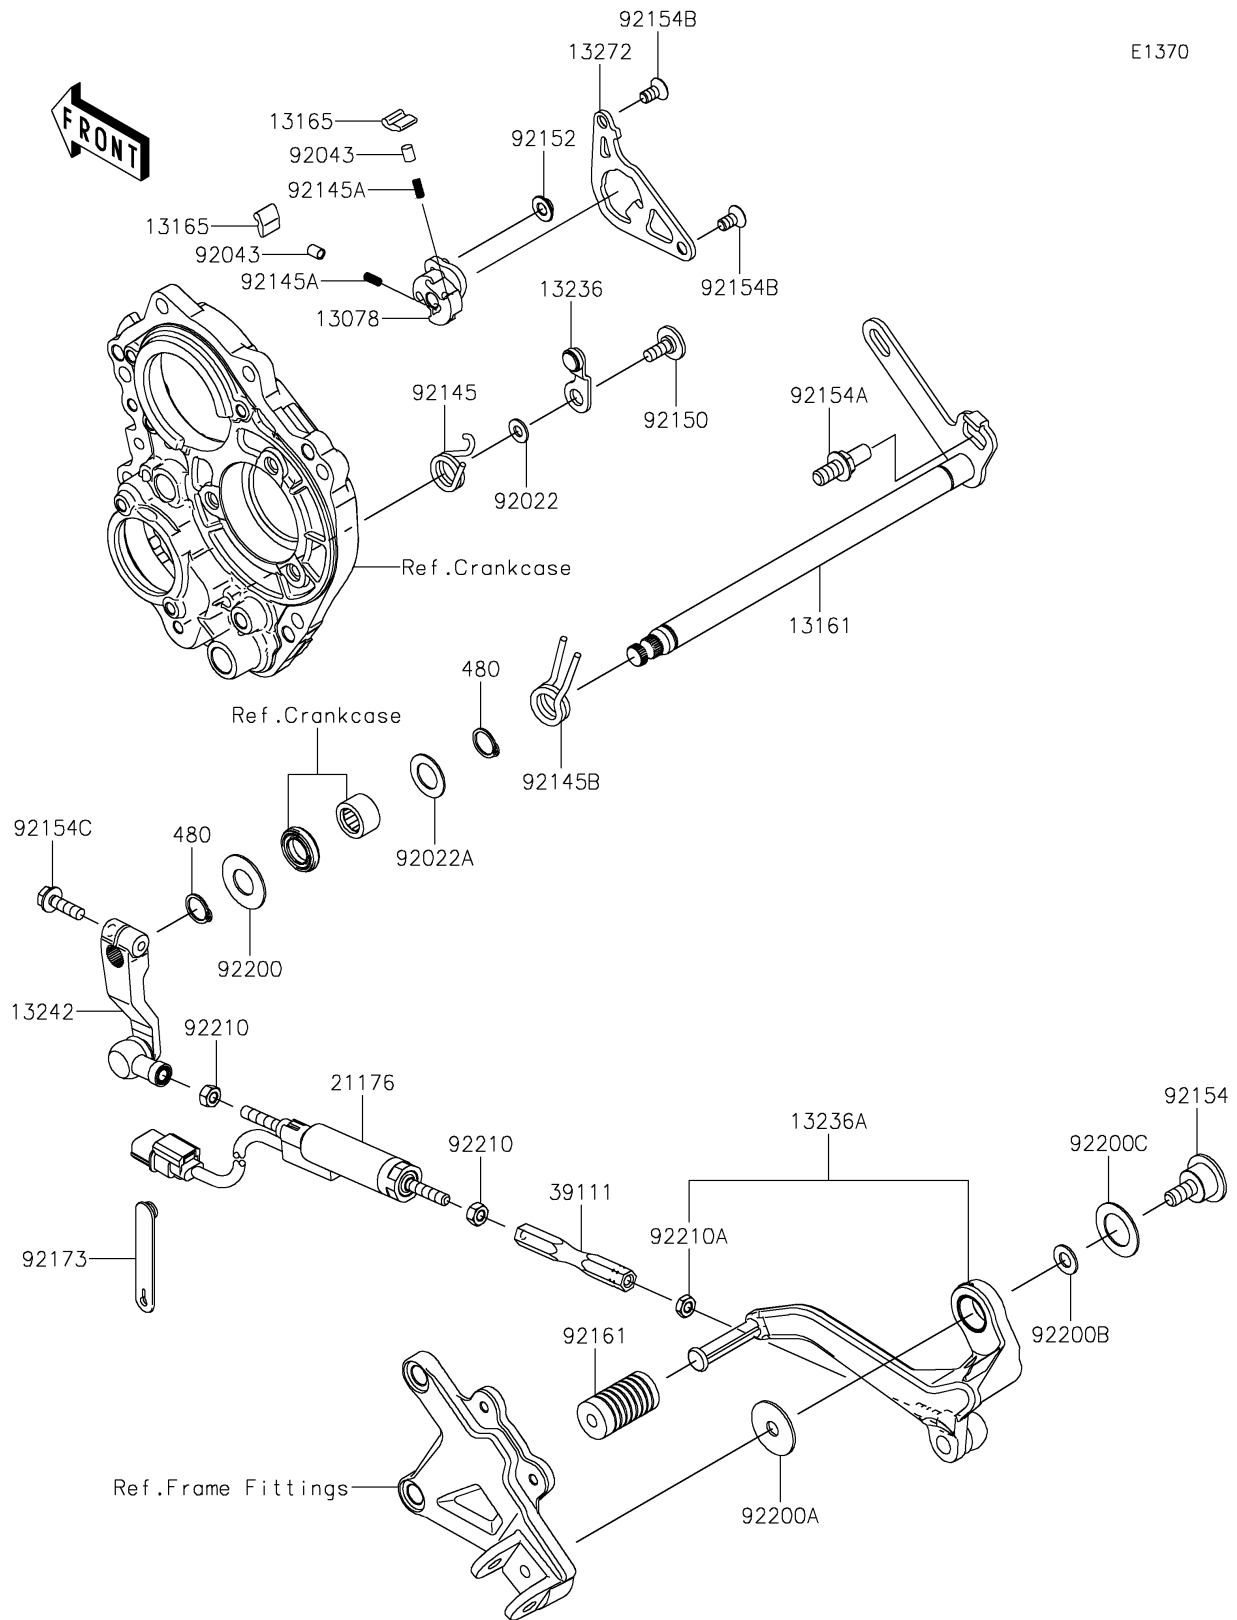

## 2019 NINJA® ZX™10R ABS PARTS DIAGRAM

Gear Change Mechanism

E1370

## 2019 NINJA® ZX™10R ABS PARTS LIST

Gear Change Mechanism

ITEM NAME	PART NUMBER	QUANTITY
RATCHET (Ref # 13078)	13078-0012	1
LEVER-COMP-CHANGE SHAFT (Ref # 13161)	13161-0078	1
PAWL (Ref # 13165)	13165-0018	1
LEVER-COMP,POSITION (Ref # 13236)	13236-0192	1
LEVER-COMP,CHANGE PEDAL (Ref # 13236A)	13236-0769	1
LEVER-ASSY-CHANGE (Ref # 13242)	13242-0128	1
PLATE (Ref # 13272)	13272-2171	1
SENSOR,QUICK SHIFTER (Ref # 21176)	21176-0850	1
ROD-TIE (Ref # 39111)	39111-0338	1
CIRCLIP-TYPE-C,14MM (Ref # 480)	480J1400	1
WASHER,6X12.8X1.2 (Ref # 92022)	92022-1827	1
WASHER,14.3X24X1 (Ref # 92022A)	92022-272	1
PIN,PLUNGER (Ref # 92043)	92043-1676	1
SPRING (Ref # 92145)	92145-0849	1
SPRING (Ref # 92145A)	92145-1490	1
SPRING (Ref # 92145B)	92145-1734	1
BOLT,SOCKET,6X16 (Ref # 92150)	92150-1673	1
COLLAR (Ref # 92152)	92152-1414	1
BOLT (Ref # 92154)	92154-1884	1
BOLT,RETURN SPRING (Ref # 92154A)	92154-1885	1
BOLT,TORX,6X8.7 (Ref # 92154B)	92154-1886	1
BOLT,FLANGED,6X20 (Ref # 92154C)	92154-2090	1
DAMPER (Ref # 92161)	92161-0871	1
CLAMP (Ref # 92173)	92173-1526	1
WASHER (Ref # 92200)	92200-0265	1
WASHER,8.2X30X1.5 (Ref # 92200A)	92200-0810	1
WASHER,8.2X18X1.2 (Ref # 92200B)	92200-0811	1
WASHER,18.3X30X1 (Ref # 92200C)	92200-0812	1
NUT,6MM (Ref # 92210)	92210-1100	1

## 2019 NINJA® ZX™10R ABS PARTS LIST

Gear Change Mechanism

ITEM NAME	PART NUMBER	QUANTITY
NUT,LEFT HANDED,6MM (Ref # 92210A)	92210-1101	1