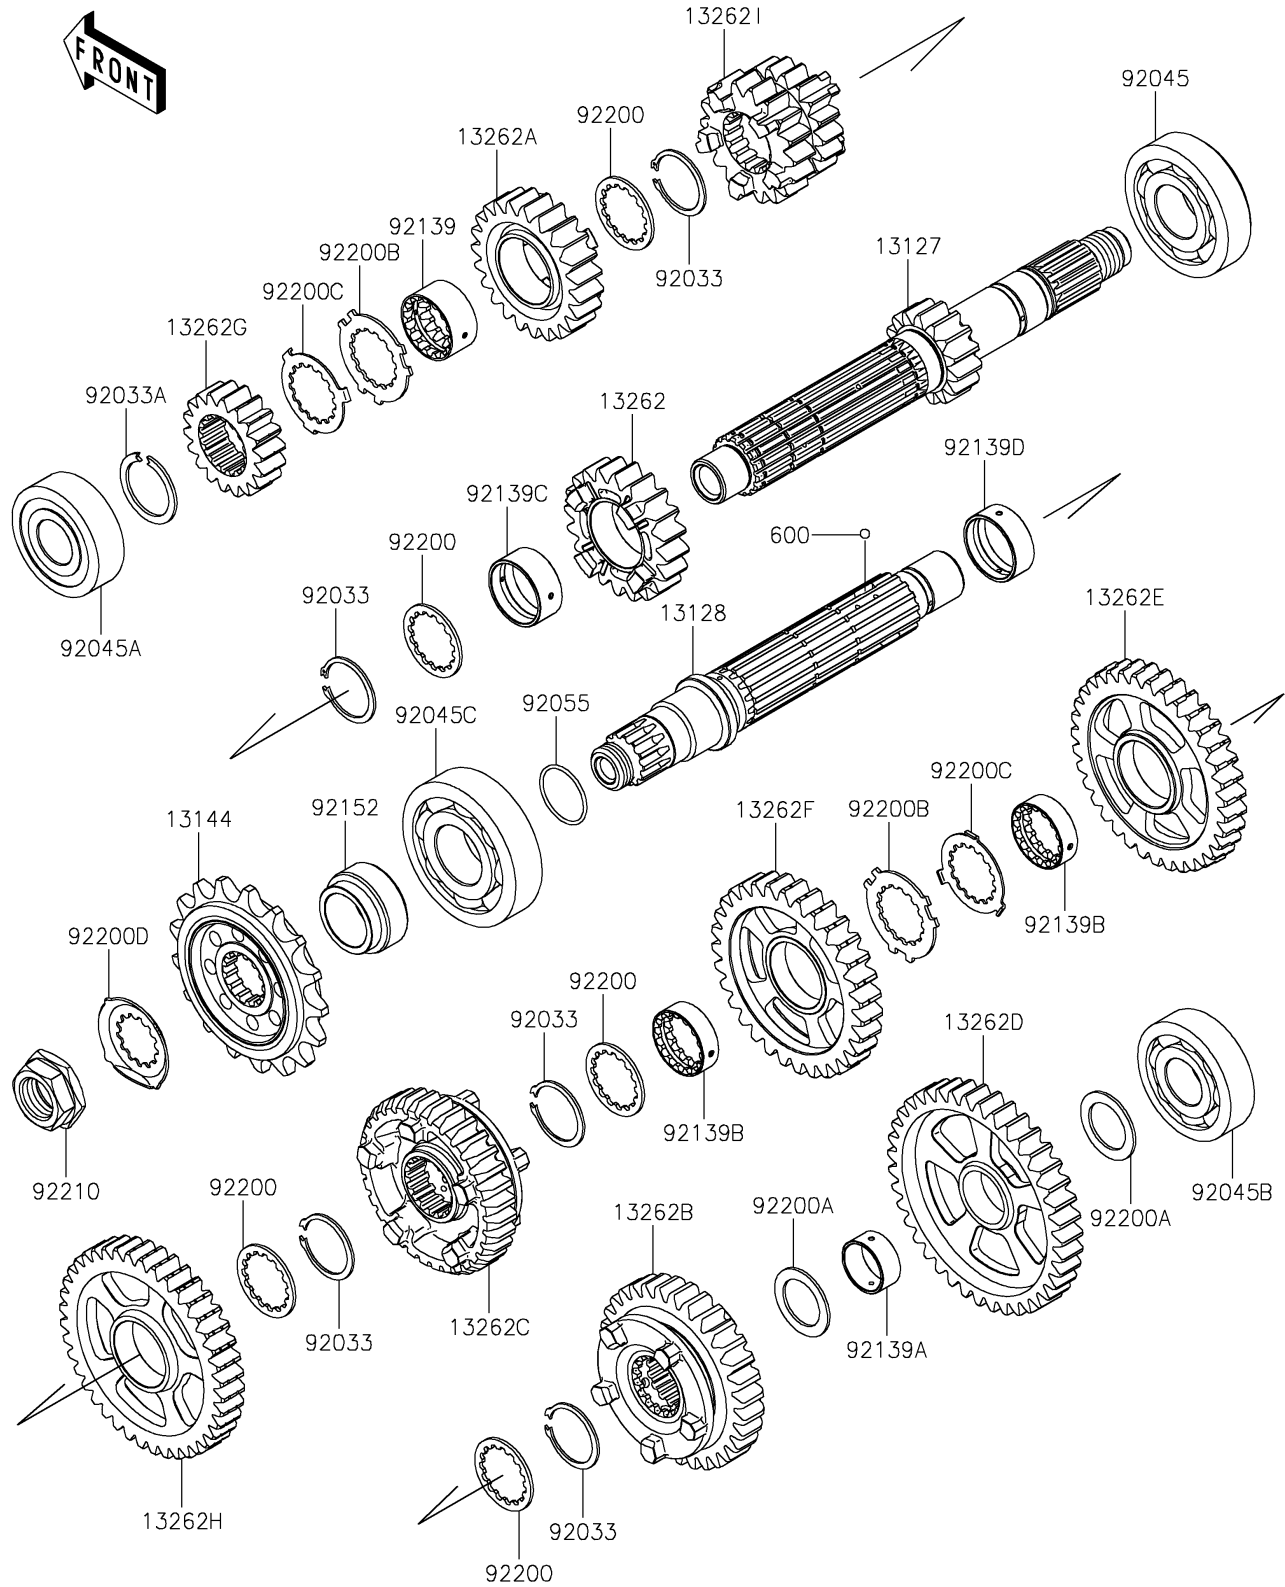

2019 NINJA® ZX™10R ABS PARTS DIAGRAM

Transmission

E1361

2019 NINJA® ZX™10R ABS PARTS LIST

Transmission

ITEM NAME	PART NUMBER	QUANTITY
SHAFT-TRANSMISSION INPUT,15T (Ref # 13127)	13127-0671	1
SHAFT-TRANSMISSION OUTPUT (Ref # 13128)	13128-0670	1
SPROCKET-OUTPUT,17T,#525 (Ref # 13144)	13144-0004	1
GEAR,INPUT 5TH,20T (Ref # 13262)	13262-1203	1
GEAR,INPUT 6TH,23T (Ref # 13262A)	13262-1204	1
GEAR,OUTPUT 5TH,31T (Ref # 13262B)	13262-1205	1
GEAR,OUTPUT 6TH,32T (Ref # 13262C)	13262-1206	1
GEAR,OUTPUT LOW,39T (Ref # 13262D)	13262-1207	1
GEAR,OUTPUT 3RD,35T (Ref # 13262E)	13262-1357	1
GEAR,OUTPUT 4TH,31T (Ref # 13262F)	13262-1358	1
GEAR,INPUT 2ND,18T (Ref # 13262G)	13262-1359	1
GEAR,OUTPUT 2ND,40T (Ref # 13262H)	13262-1360	1
GEAR,INPUT 3RD&4TH,18T&18T (Ref # 13262I)	13262-1384	1
BALL-STEEL,5/32 (Ref # 600)	600A0500	1
RING-SNAP,25.9X30.6X1.2 (Ref # 92033)	92033-1037	1
RING-SNAP,T=1.5 (Ref # 92033A)	92033-1249	1
BEARING-BALL,830045-5SH2 (Ref # 92045)	92045-0047	1
BEARING-BALL,DG2152RDDSH2 (Ref # 92045A)	92045-0048	1
BEARING-BALL,63/22LU (Ref # 92045B)	92045-0156	1
BEARING-BALL,63/28 (Ref # 92045C)	92045-1189	1
RING-O,21.5X1.5 (Ref # 92055)	92055-1293	1
BUSHING,GEAR,6TH IN (Ref # 92139)	92139-0036	1
BUSHING,GEAR,LOW OUT (Ref # 92139A)	92139-0038	1
BUSHING,25.0X31.0X9.4 (Ref # 92139B)	92139-0309	1
BUSHING,28.1X31.0X13.5 (Ref # 92139C)	92139-0324	1
BUSHING,28.1X31.0X11.5 (Ref # 92139D)	92139-0734	1
COLLAR (Ref # 92152)	92152-0885	1
WASHER,28.3X34.0X1.6 (Ref # 92200)	92200-0050	1
WASHER,22.1X32.0X1.4 (Ref # 92200A)	92200-0138	1

2019 NINJA® ZX™10R ABS PARTS LIST

Transmission

ITEM NAME	PART NUMBER	QUANTITY
WASHER,25.8X40.5X1.5 (Ref # 92200B)	92200-1522	1
WASHER,25.2X37.0X1.0 (Ref # 92200C)	92200-1523	1
WASHER (Ref # 92200D)	92200-1720	1
NUT,20MM (Ref # 92210)	92210-0850	1