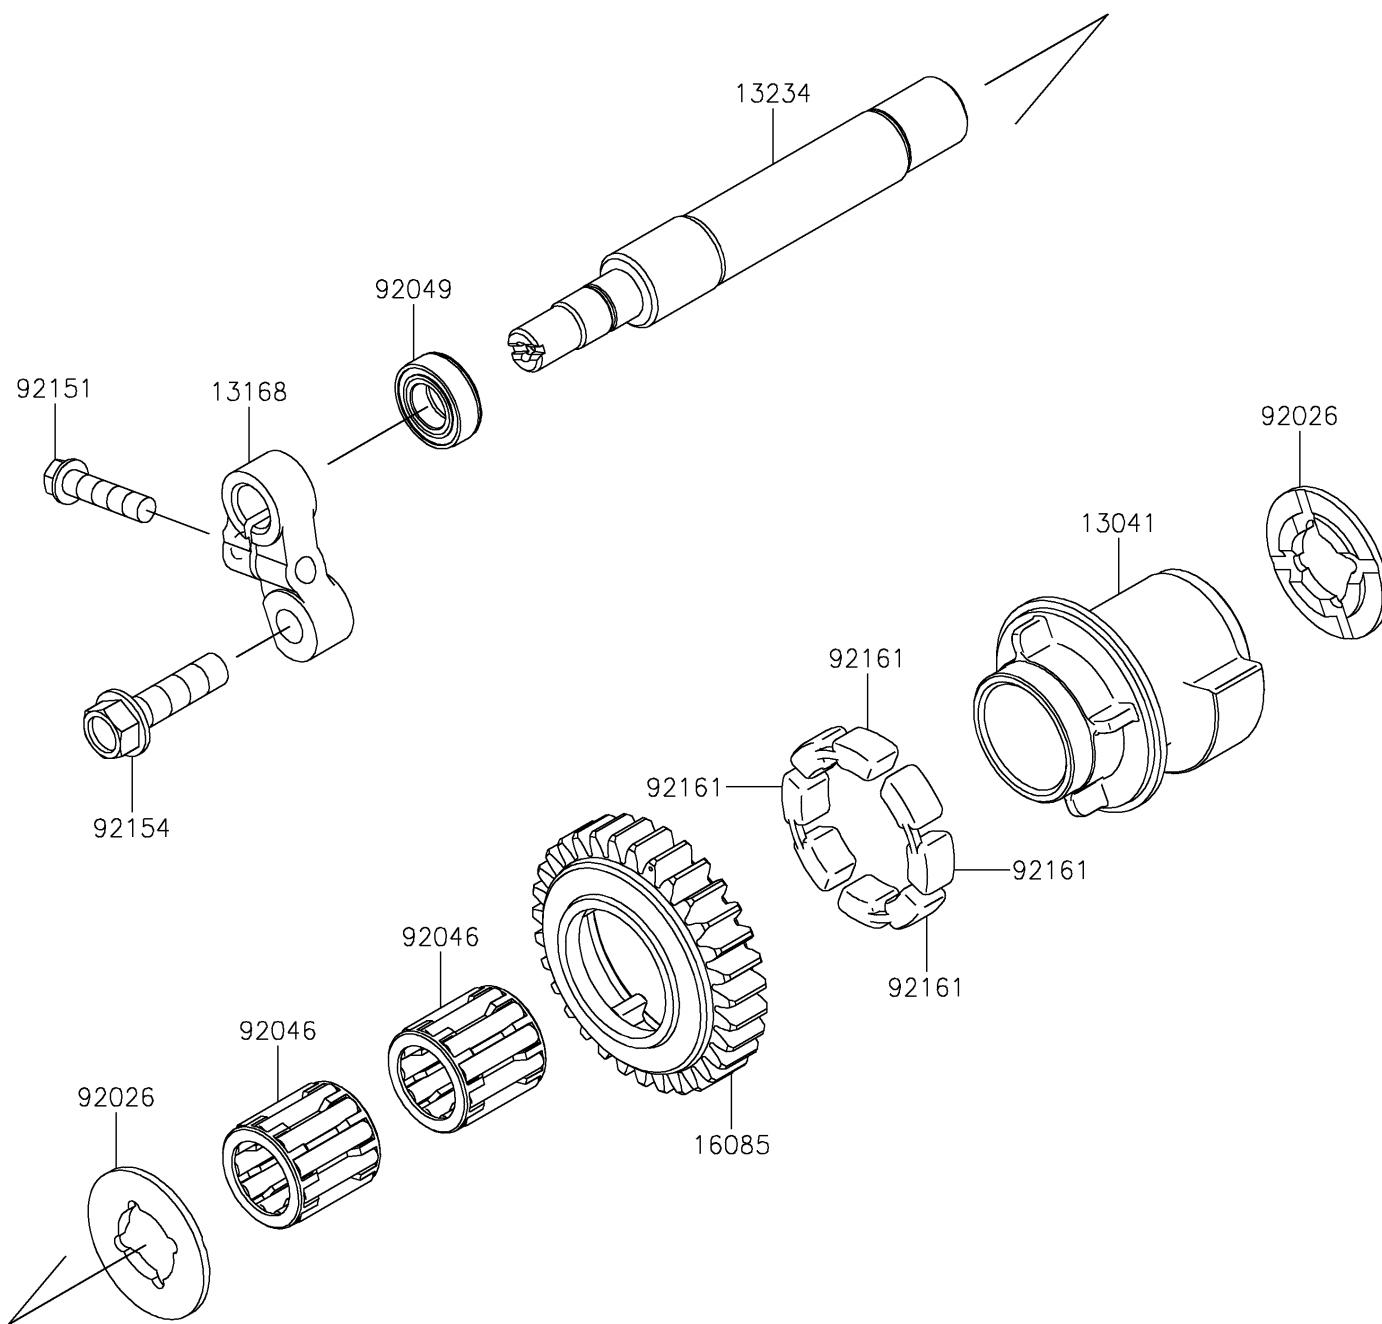

2019 NINJA® ZX™10R ABS PARTS DIAGRAM

Balancer

E1323

2019 NINJA® ZX™10R ABS PARTS LIST

Balancer

ITEM NAME	PART NUMBER	QUANTITY
BALANCER (Ref # 13041)	13041-0553	1
LEVER, BACKLASH ADJUSTMENT (Ref # 13168)	13168-0831	1
SHAFT-COMP (Ref # 13234)	13234-0589	1
GEAR, BALANCER, 31T (Ref # 16085)	16085-0684	1
SPACER (Ref # 92026)	92026-0082	1
BEARING-NEEDLE (Ref # 92046)	92046-1266	1
SEAL-OIL (Ref # 92049)	92049-0720	1
BOLT, FLANGED-SMALL, 6X25 (Ref # 92151)	92151-1930	1
BOLT, FLANGED, 8X30 (Ref # 92154)	92154-1796	1
DAMPER (Ref # 92161)	92161-1055	1