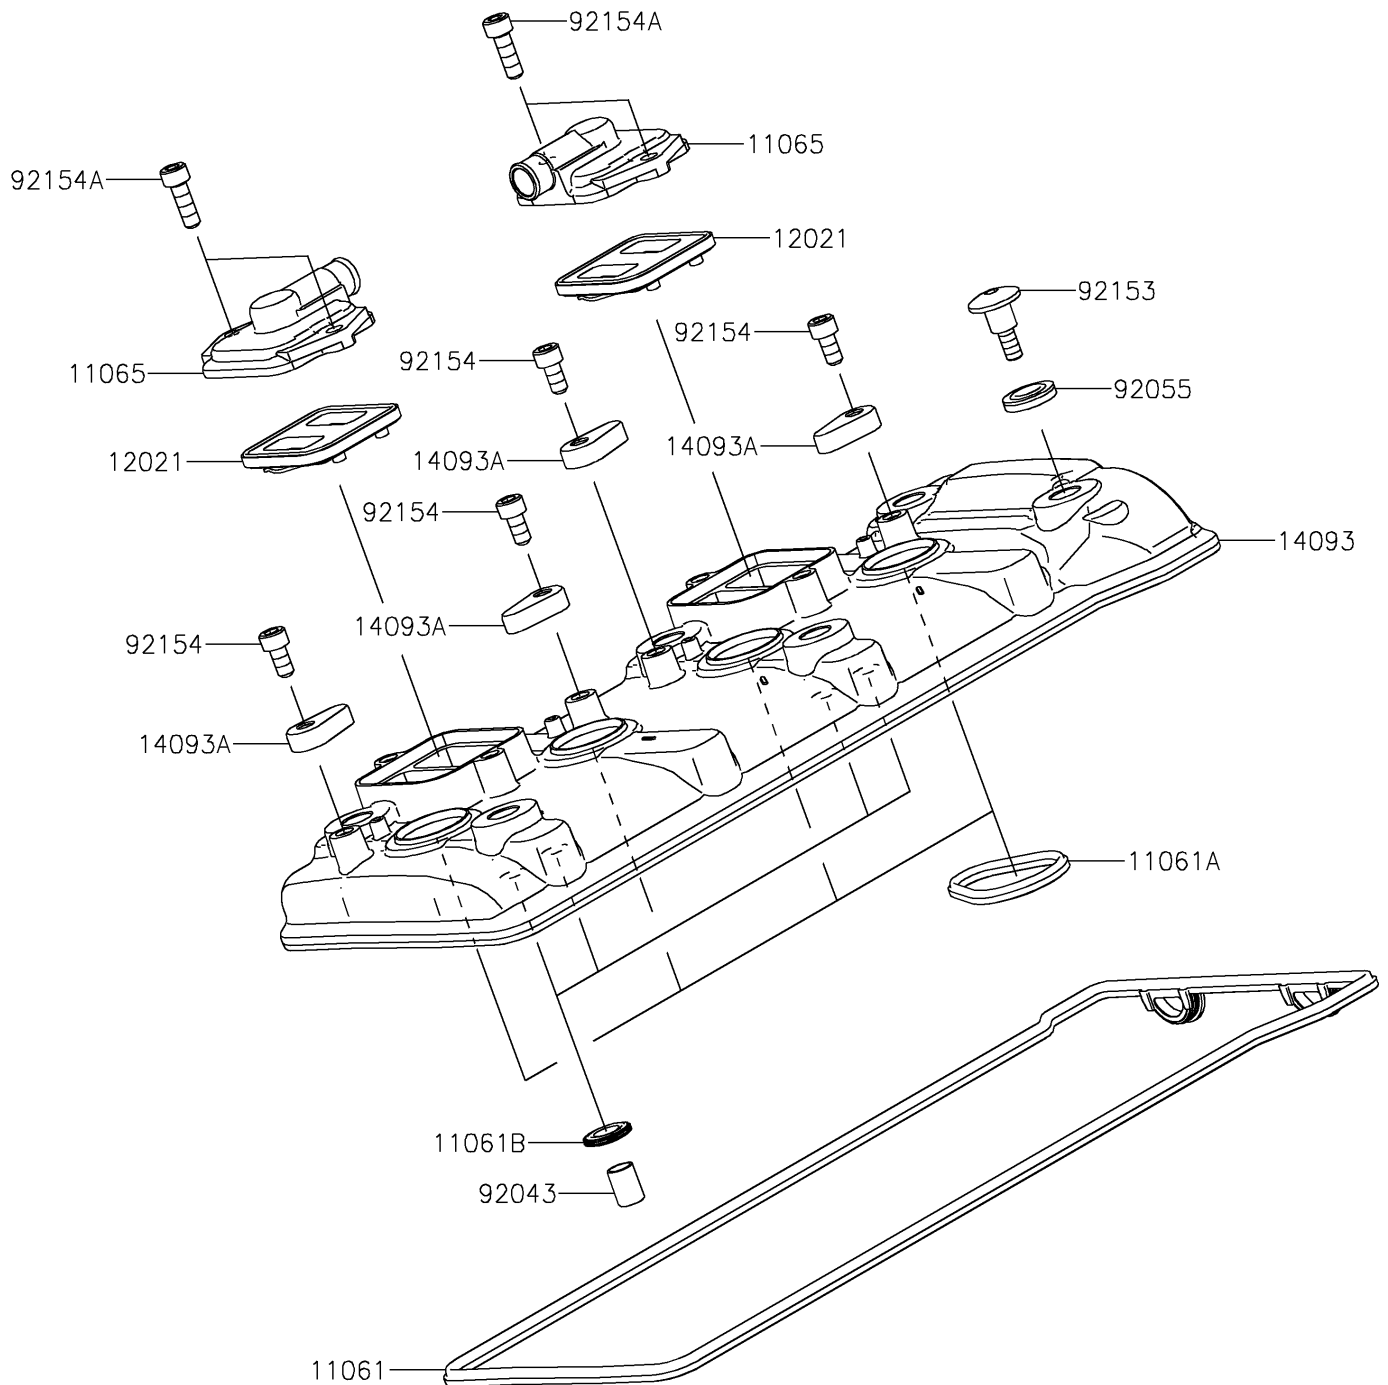

2019 NINJA® ZX™10R ABS PARTS DIAGRAM

Cylinder Head Cover

E1112

2019 NINJA® ZX™10R ABS PARTS LIST

Cylinder Head Cover

ITEM NAME	PART NUMBER	QUANTITY
GASKET,HEAD COVER (Ref # 11061)	11061-1290	1
GASKET,PLUG HOLE (Ref # 11061A)	11061-1291	1
GASKET (Ref # 11061B)	11061-1292	1
CAP (Ref # 11065)	11065-0360	1
VALVE-ASSY-REED (Ref # 12021)	12021-0021	1
COVER,HEAD (Ref # 14093)	14093-0760	1
COVER (Ref # 14093A)	14093-0770	1
PIN,DOWEL,10X14 (Ref # 92043)	92043-1037	1
RING-O (Ref # 92055)	92055-0785	1
BOLT,SOCKET,6X22.5 (Ref # 92153)	92153-1779	1
BOLT,SOCKET,6X12 (Ref # 92154)	92154-1820	1
BOLT,SOCKET,6X18 (Ref # 92154A)	92154-1832	1