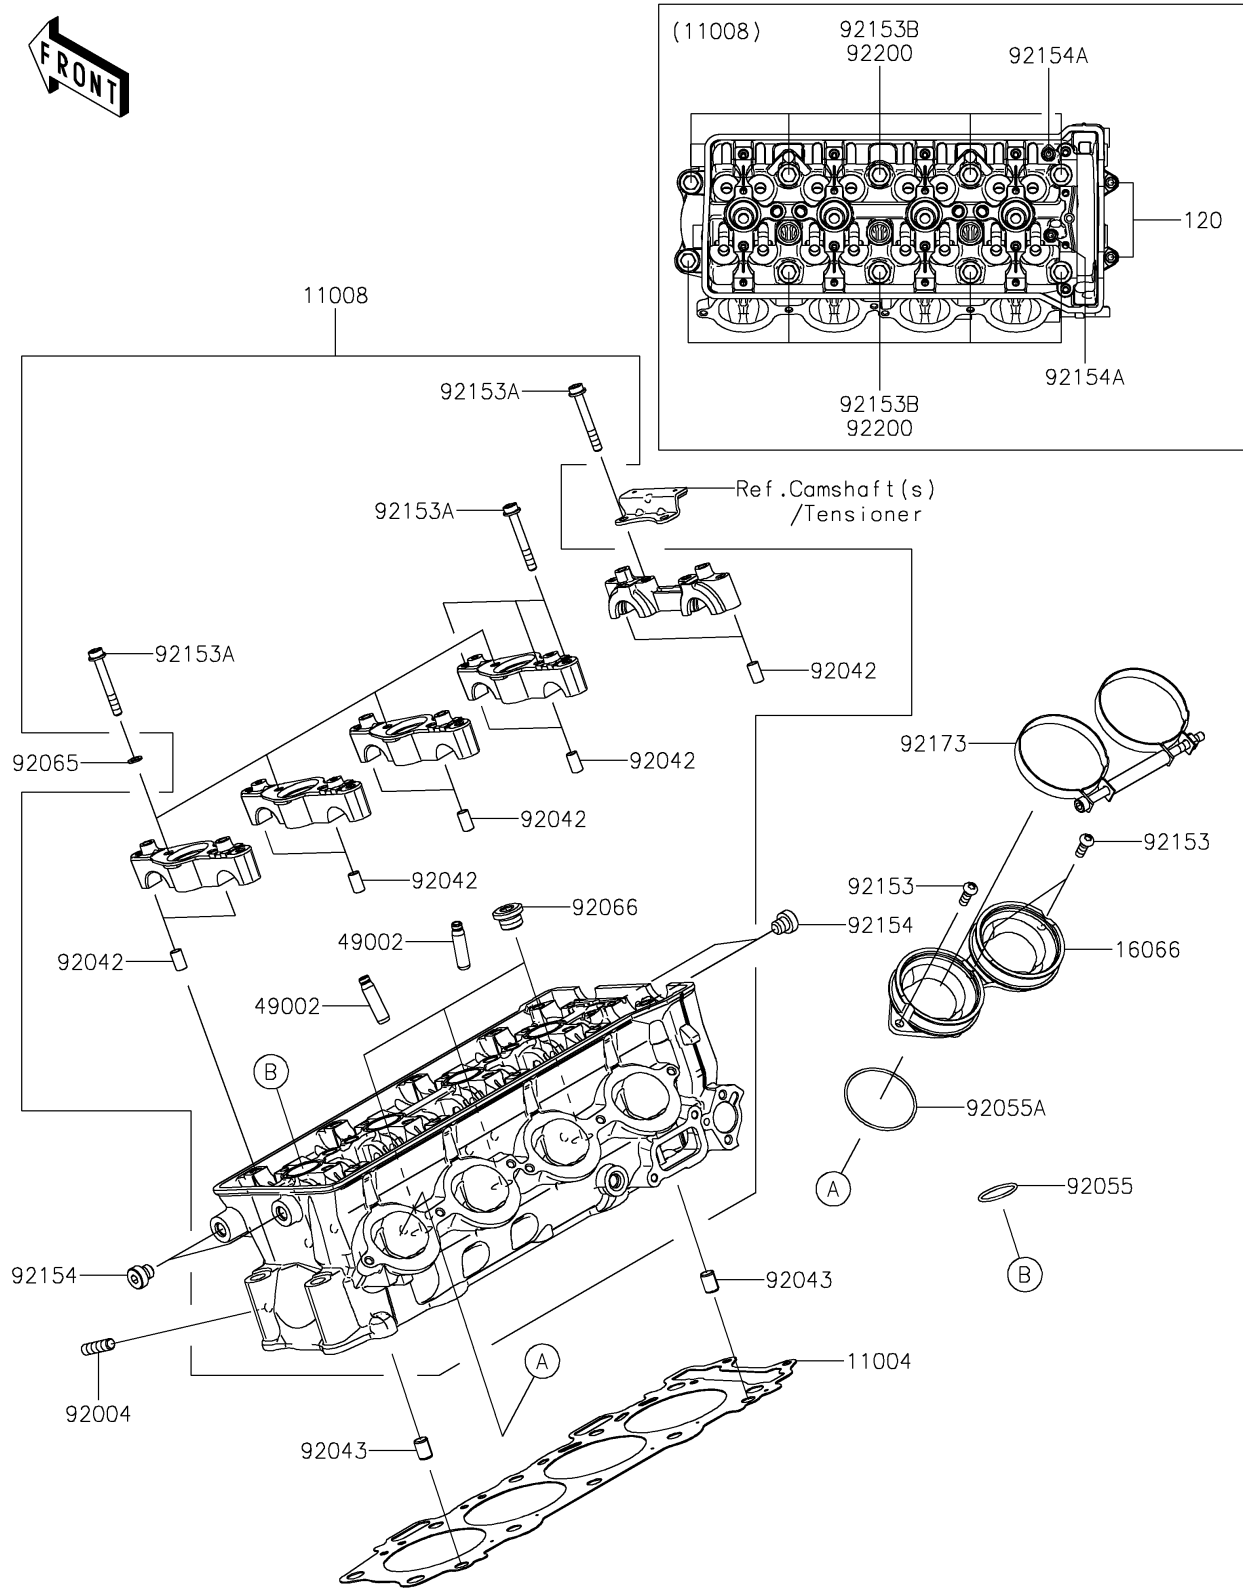

2019 NINJA® ZX™10R ABS PARTS DIAGRAM

Cylinder Head

E1111

2019 NINJA® ZX™10R ABS PARTS LIST

Cylinder Head

ITEM NAME	PART NUMBER	QUANTITY
GASKET-HEAD (Ref # 11004)	11004-0779	1
HEAD-COMP-CYLINDER (Ref # 11008)	11008-0951	1
BOLT-SOCKET,6X30 (Ref # 120)	120CD0630	1
HOLDER-THROTTLE BODY (Ref # 16066)	16066-0013	1
GUIDE-VALVE (Ref # 49002)	49002-0009	1
STUD,8X18 (Ref # 92004)	92004-0049	1
PIN,DOWEL,6.3X8X14 (Ref # 92042)	92042-007	1
PIN,8.2X10X14 (Ref # 92043)	92043-1264	1
RING-O,25.5X2 (Ref # 92055)	92055-0074	1
RING-O,50X1.9 (Ref # 92055A)	92055-0914	1
GASKET (Ref # 92065)	92065-096	1
PLUG,16X10 (Ref # 92066)	92066-0129	1
BOLT,TORX,6X18 (Ref # 92153)	92153-0454	1
BOLT,SOCKET,6X45 (Ref # 92153A)	92153-0656	1
BOLT,FLANGED,10X90 (Ref # 92153B)	92153-1044	1
BOLT,SOCKET,10X10 (Ref # 92154)	92154-3844	1
BOLT,SOCKET,5X14 (Ref # 92154A)	92154-3846	1
CLAMP (Ref # 92173)	92173-0222	1
WASHER,10.5X19X2.3 (Ref # 92200)	92200-0114	1