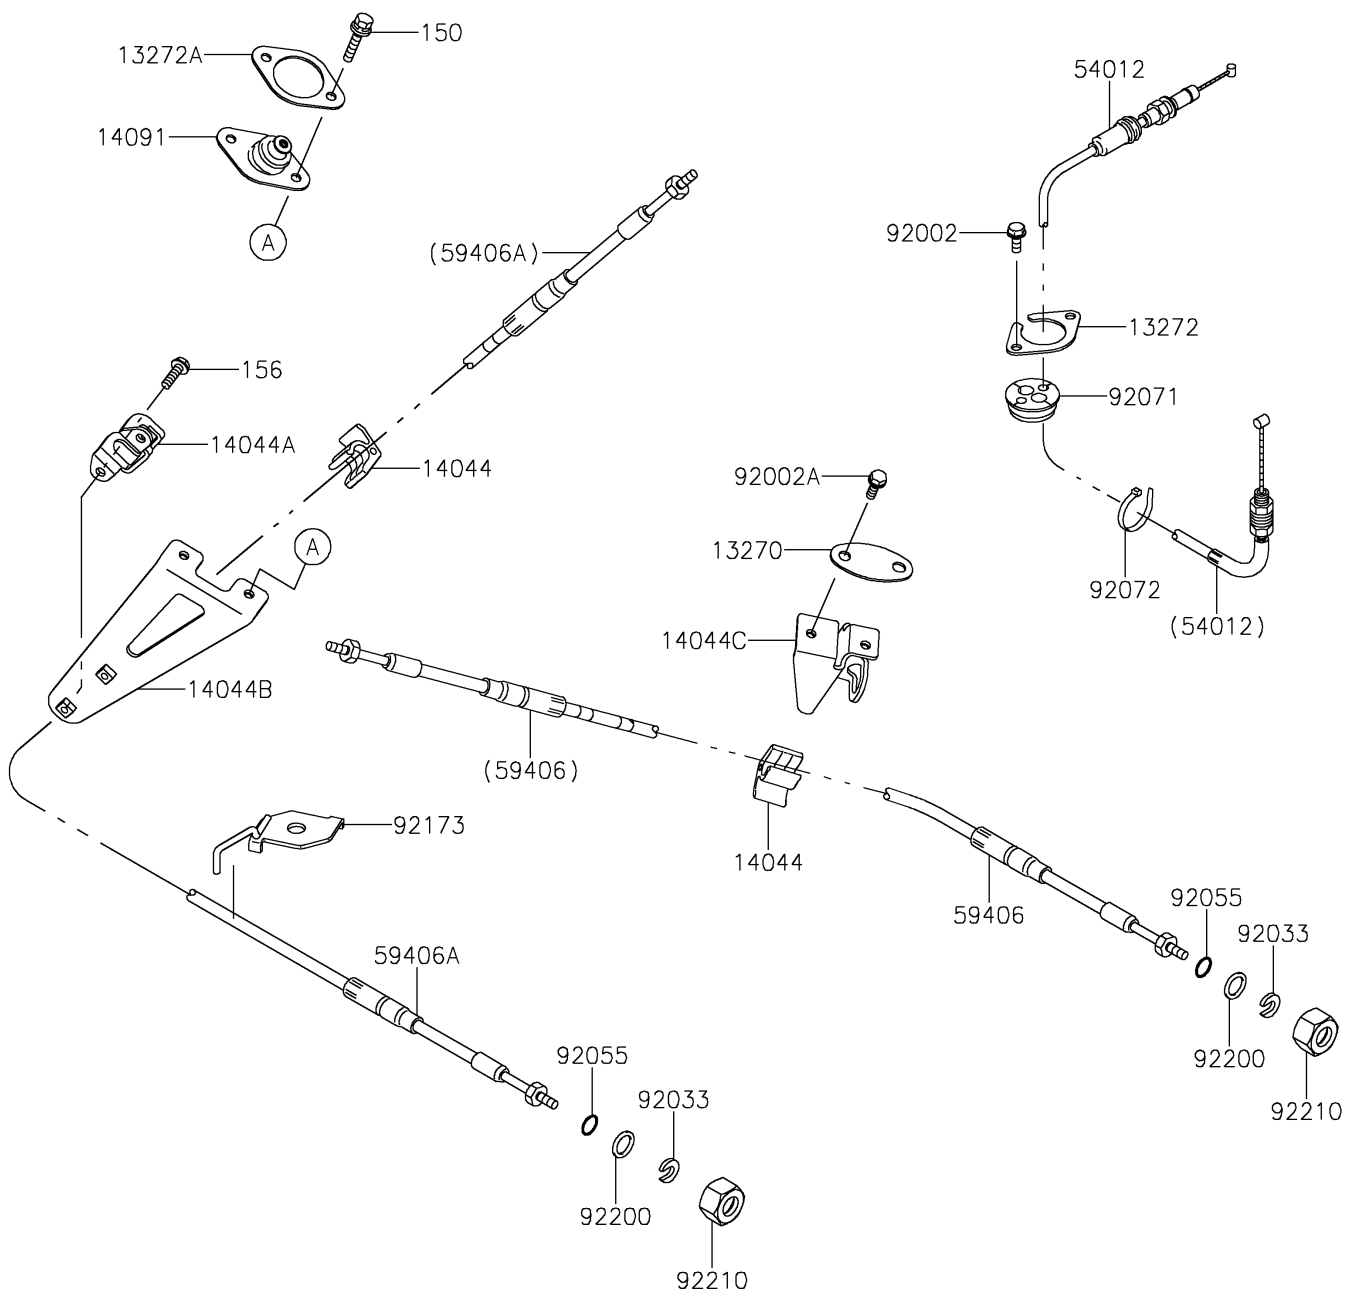

2019 Jet Ski® Ultra® 310R PARTS DIAGRAM

Cables

F3175

2019 Jet Ski® Ultra® 310R PARTS LIST

Cables

ITEM NAME	PART NUMBER	QUANTITY
PLATE (Ref # 13270)	13270-3860	1
PLATE (Ref # 13272)	13272-3729	1
PLATE (Ref # 13272A)	13272-3730	1
HOLDER-CABLE (Ref # 14044)	14044-3765	1
HOLDER-CABLE, REVERSE (Ref # 14044A)	14044-3766	1
HOLDER-CABLE, REVERSE (Ref # 14044B)	14044-3767	1
HOLDER-CABLE, STEERING (Ref # 14044C)	14044-3769	1
COVER (Ref # 14091)	14091-3821	1
BOLT-WS, 6X25 (Ref # 150)	150R0625	1
BOLT-WP, 6X16 (Ref # 156)	156R0616	1
CABLE-THROTTLE (Ref # 54012)	54012-0592	1
CABLE-STRG (Ref # 59406)	59406-0003	1
CABLE-STRG, REVERSE (Ref # 59406A)	59406-0004	1
BOLT, 6X16 (Ref # 92002)	92002-3728	1
BOLT, 6X20 (Ref # 92002A)	92002-3755	1
RING-SNAP (Ref # 92033)	92033-3735	1
RING-O (Ref # 92055)	92055-3778	1
GROMMET, HARNESS (Ref # 92071)	92071-3790	1
BAND, L=368.3 (Ref # 92072)	92072-3872	1
CLAMP (Ref # 92173)	92173-3704	1
WASHER, 14.5X20X1.5 (Ref # 92200)	92200-3793	1
NUT, 22MM (Ref # 92210)	92210-3772	1