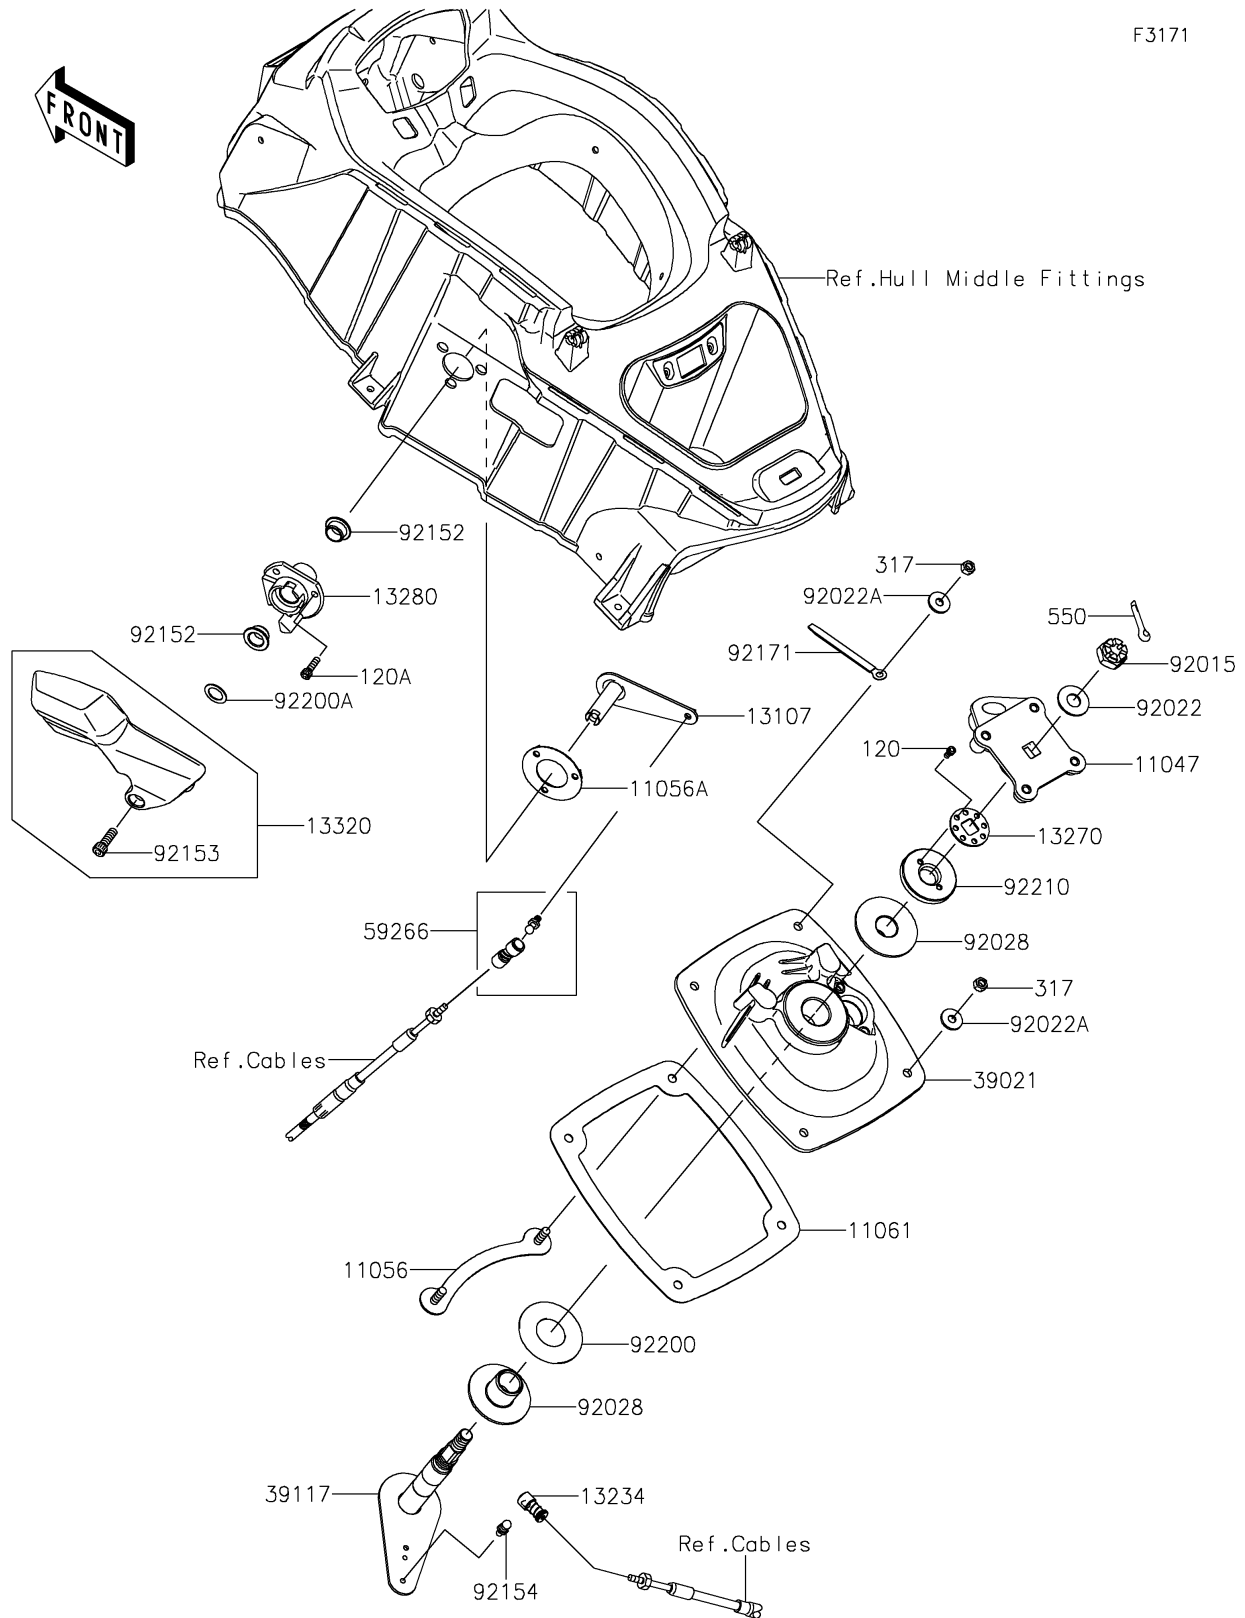

2019 Jet Ski® Ultra® 310R PARTS DIAGRAM

Handle Pole

F3171

2019 Jet Ski® Ultra® 310R PARTS LIST

Handle Pole

ITEM NAME	PART NUMBER	QUANTITY
BRACKET,HANDLE HOLDER (Ref # 11047)	11047-3759	1
BRACKET,HANDLE POLE BRACKET (Ref # 11056)	11056-3712	1
BRACKET (Ref # 11056A)	11056-3713	1
GASKET,HANDLE POLE BRACKET (Ref # 11061)	11061-3739	1
BOLT-SOCKET,5X10 (Ref # 120)	120R0510	1
BOLT-SOCKET,6X20 (Ref # 120A)	120R0620	1
SHAFT (Ref # 13107)	13107-3799	1
SHAFT-COMP (Ref # 13234)	13234-3713	1
PLATE,STEERING NUT (Ref # 13270)	13270-3808	1
HOLDER (Ref # 13280)	13280-0790	1
LEVER-ASSY,REVERSE (Ref # 13320)	13320-0027	1
NUT-HEX-SMALL,8MM (Ref # 317)	317R0800	1
BRACKET-HANDLE POLE (Ref # 39021)	39021-3716	1
SHAFT-STRG (Ref # 39117)	39117-3715	1
PIN-COTTER,3X35 (Ref # 550)	550S3035	1
JOINT-BALL (Ref # 59266)	59266-3710	1
NUT,CASTLE,14MM (Ref # 92015)	92015-3805	1
WASHER,15X34X2.0 (Ref # 92022)	92022-3738	1
WASHER,8.4X23X2.5 (Ref # 92022A)	92022-3744	1
BUSHING,STEERING (Ref # 92028)	92028-3748	1
COLLAR (Ref # 92152)	92152-3748	1
BOLT,SOCKET,8X25 (Ref # 92153)	92153-3739	1
BOLT,BALL,6MM (Ref # 92154)	92154-3710	1
CLAMP,L=150 (Ref # 92171)	92171-3717	1
WASHER,32.5X70X2 (Ref # 92200)	92200-3718	1
WASHER,16.5X25X1 (Ref # 92200A)	92200-3800	1
NUT,STEERING SHAFT,22MM (Ref # 92210)	92210-3800	1