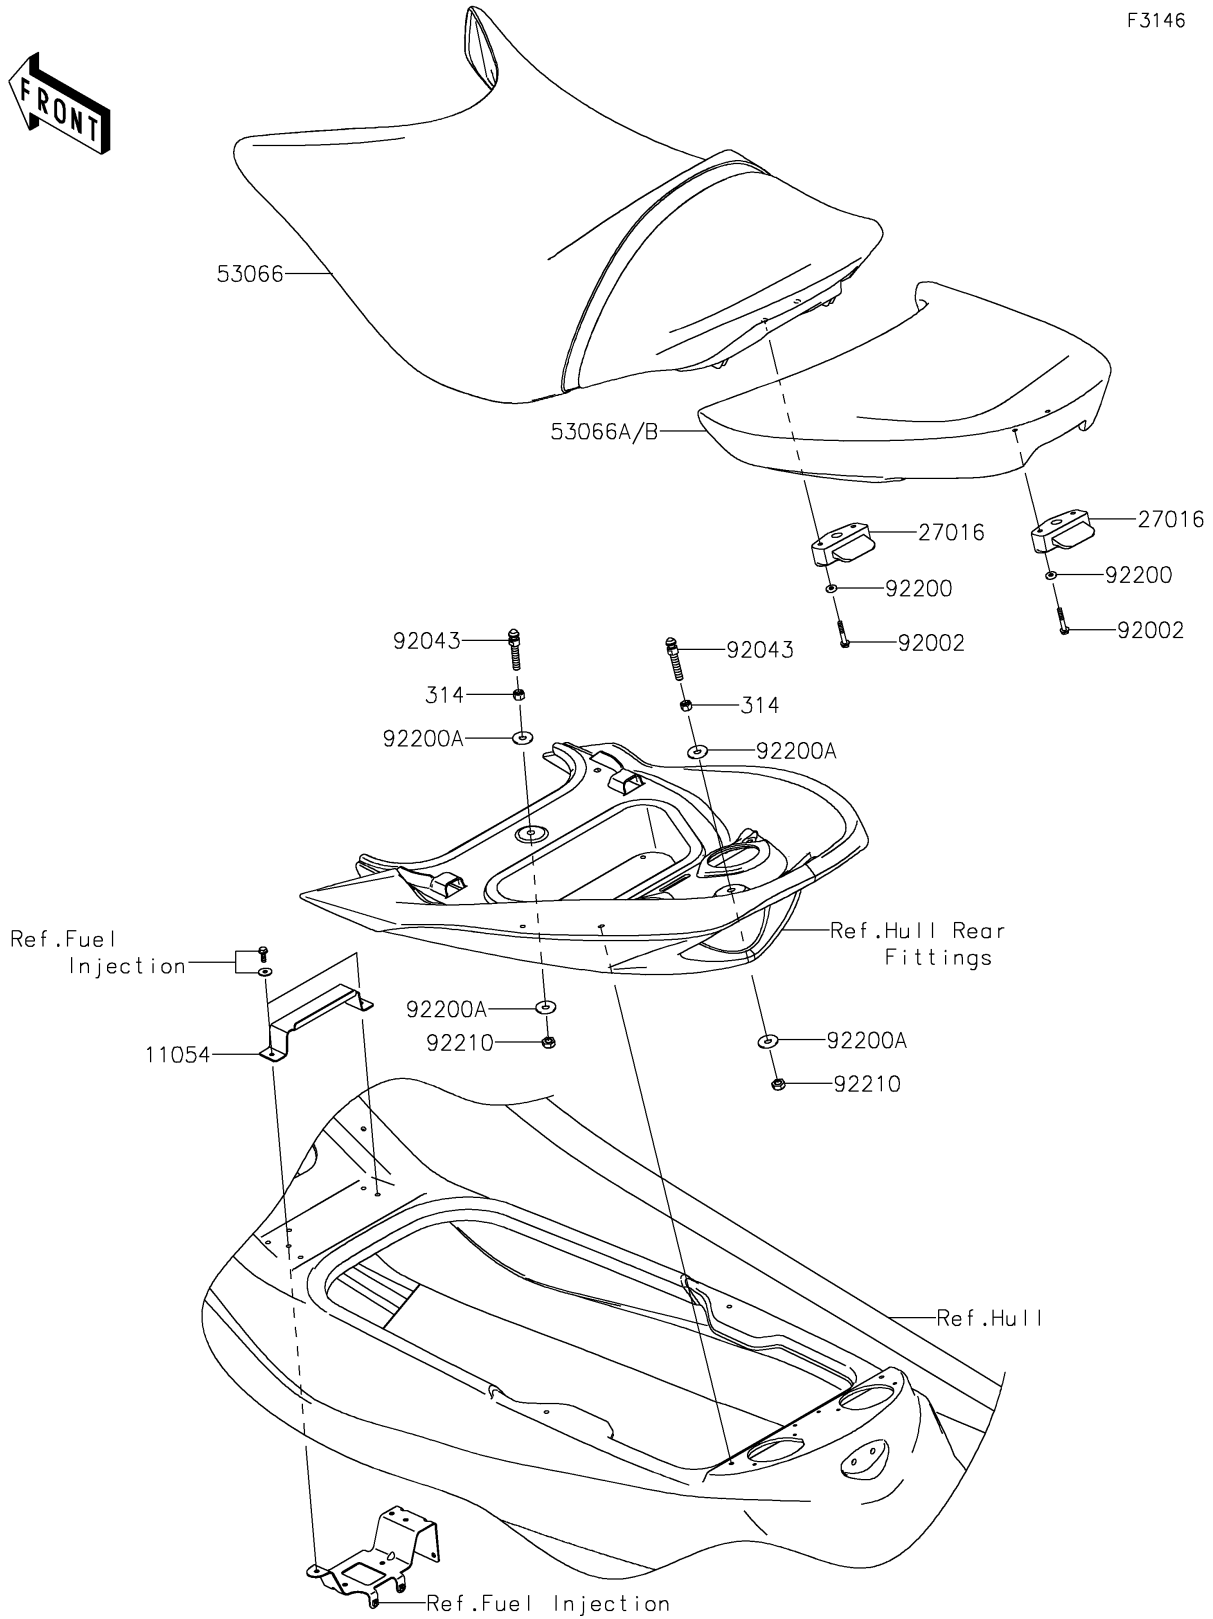

2019 Jet Ski® Ultra® 310R PARTS DIAGRAM

Seat

F3146

2019 Jet Ski® Ultra® 310R PARTS LIST

Seat

ITEM NAME	PART NUMBER	QUANTITY
BRACKET,FRONT SEAT (Ref # 11054)	11054-3702	1
LOCK-ASSY,SEAT,FR&RR (Ref # 27016)	27016-3758	1
NUT-HEX-FINE,10MM (Ref # 314)	314R1000	1
SEAT-ASSY,FR,GRN/BLK+BAND GRN (Ref # 53066)	53066-0407-41P	1
SEAT-ASSY,RR,GREEN/BLACK (Ref # 53066A)	53066-0419-336	1
BOLT,6X40 (Ref # 92002)	92002-3716	1
PIN (Ref # 92043)	92043-3763	1
WASHER,6.5X16X2.0 (Ref # 92200)	92200-1543	1
WASHER (Ref # 92200A)	92200-3762	1
NUT,LOCK,10MM (Ref # 92210)	92210-3792	1