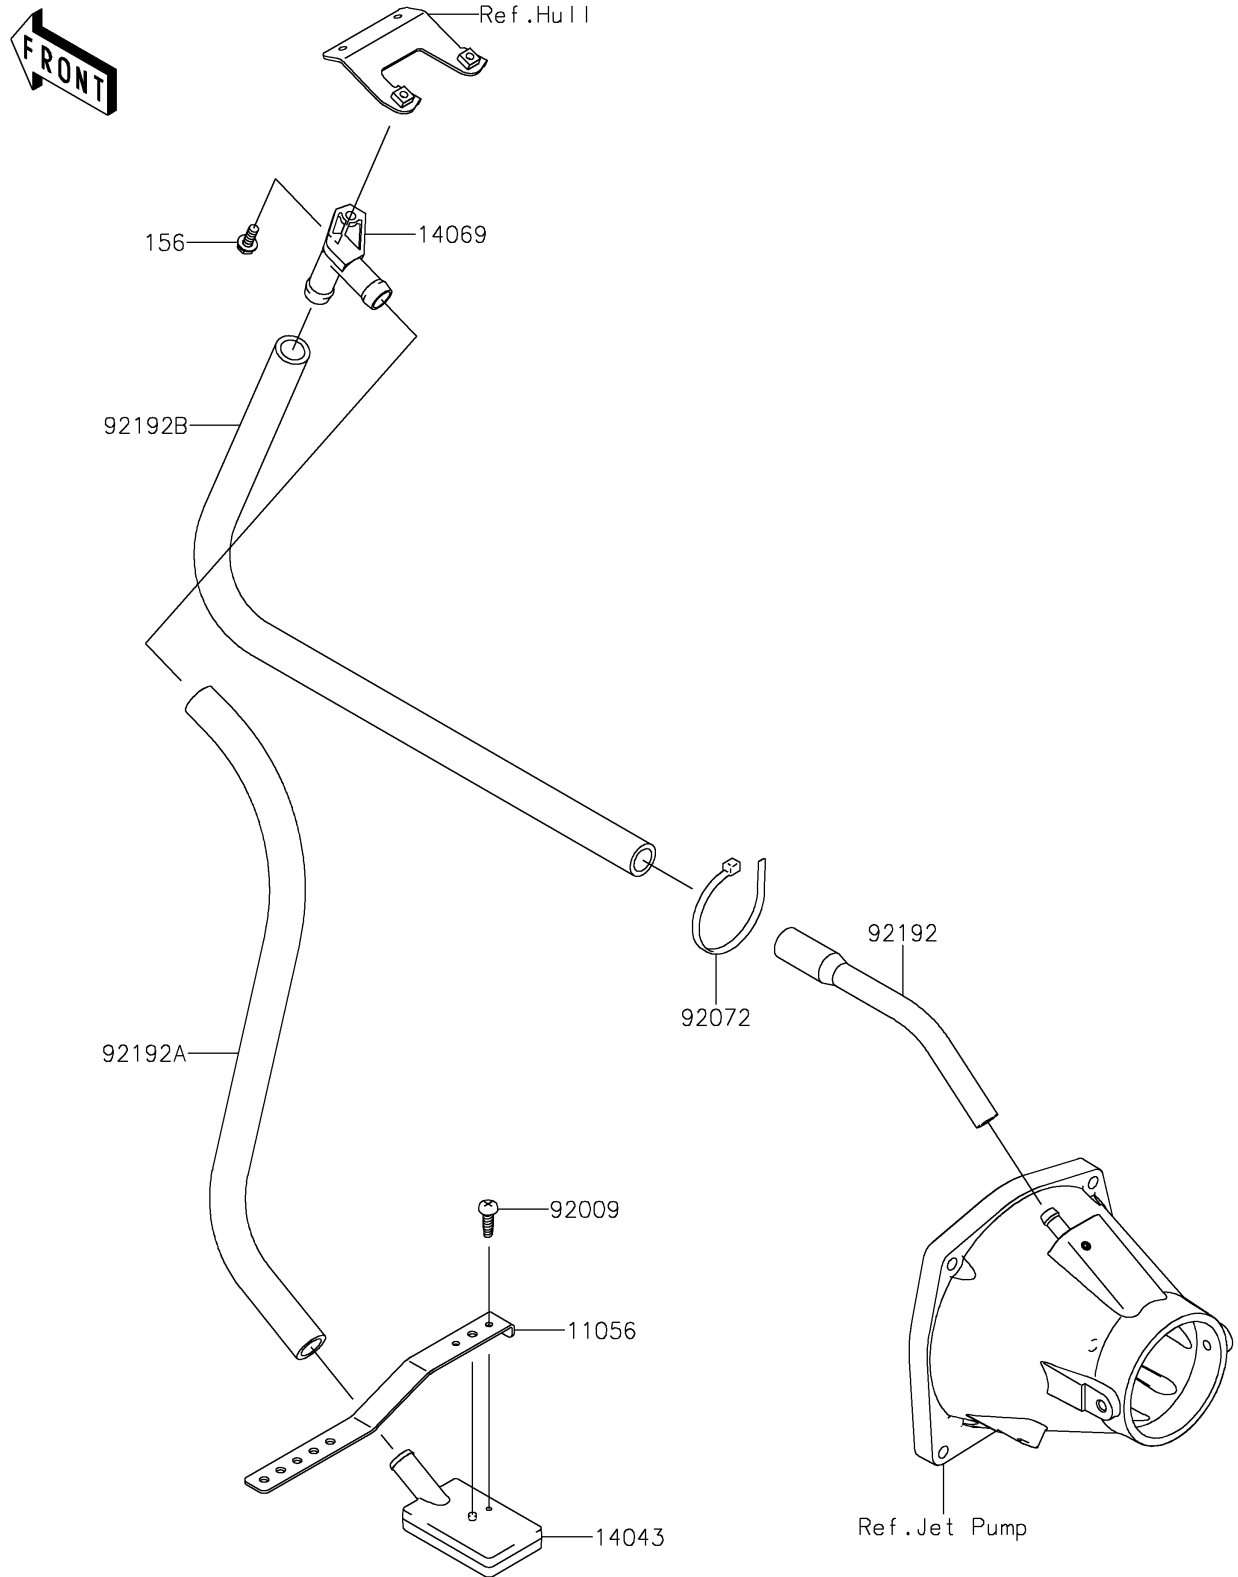

2019 Jet Ski® Ultra® 310R PARTS DIAGRAM

Bilge System

F3145

2019 Jet Ski® Ultra® 310R PARTS LIST

Bilge System

ITEM NAME	PART NUMBER	QUANTITY
BRACKET,LH&RH (Ref # 11056)	11056-3721	1
FILTER (Ref # 14043)	14043-3711	1
BREATHER (Ref # 14069)	14069-3708	1
BOLT-WP,6X16 (Ref # 156)	156R0616	1
SCREW,TAPPING,4X14 (Ref # 92009)	92009-3762	1
BAND,L=188.85 (Ref # 92072)	92072-0105	1
TUBE,HULL-NOZZLE (Ref # 92192)	92192-3753	1
TUBE,FILTER-BREATHER (Ref # 92192A)	92192-3755	1
TUBE,BREATHER-HULL (Ref # 92192B)	92192-3826	1