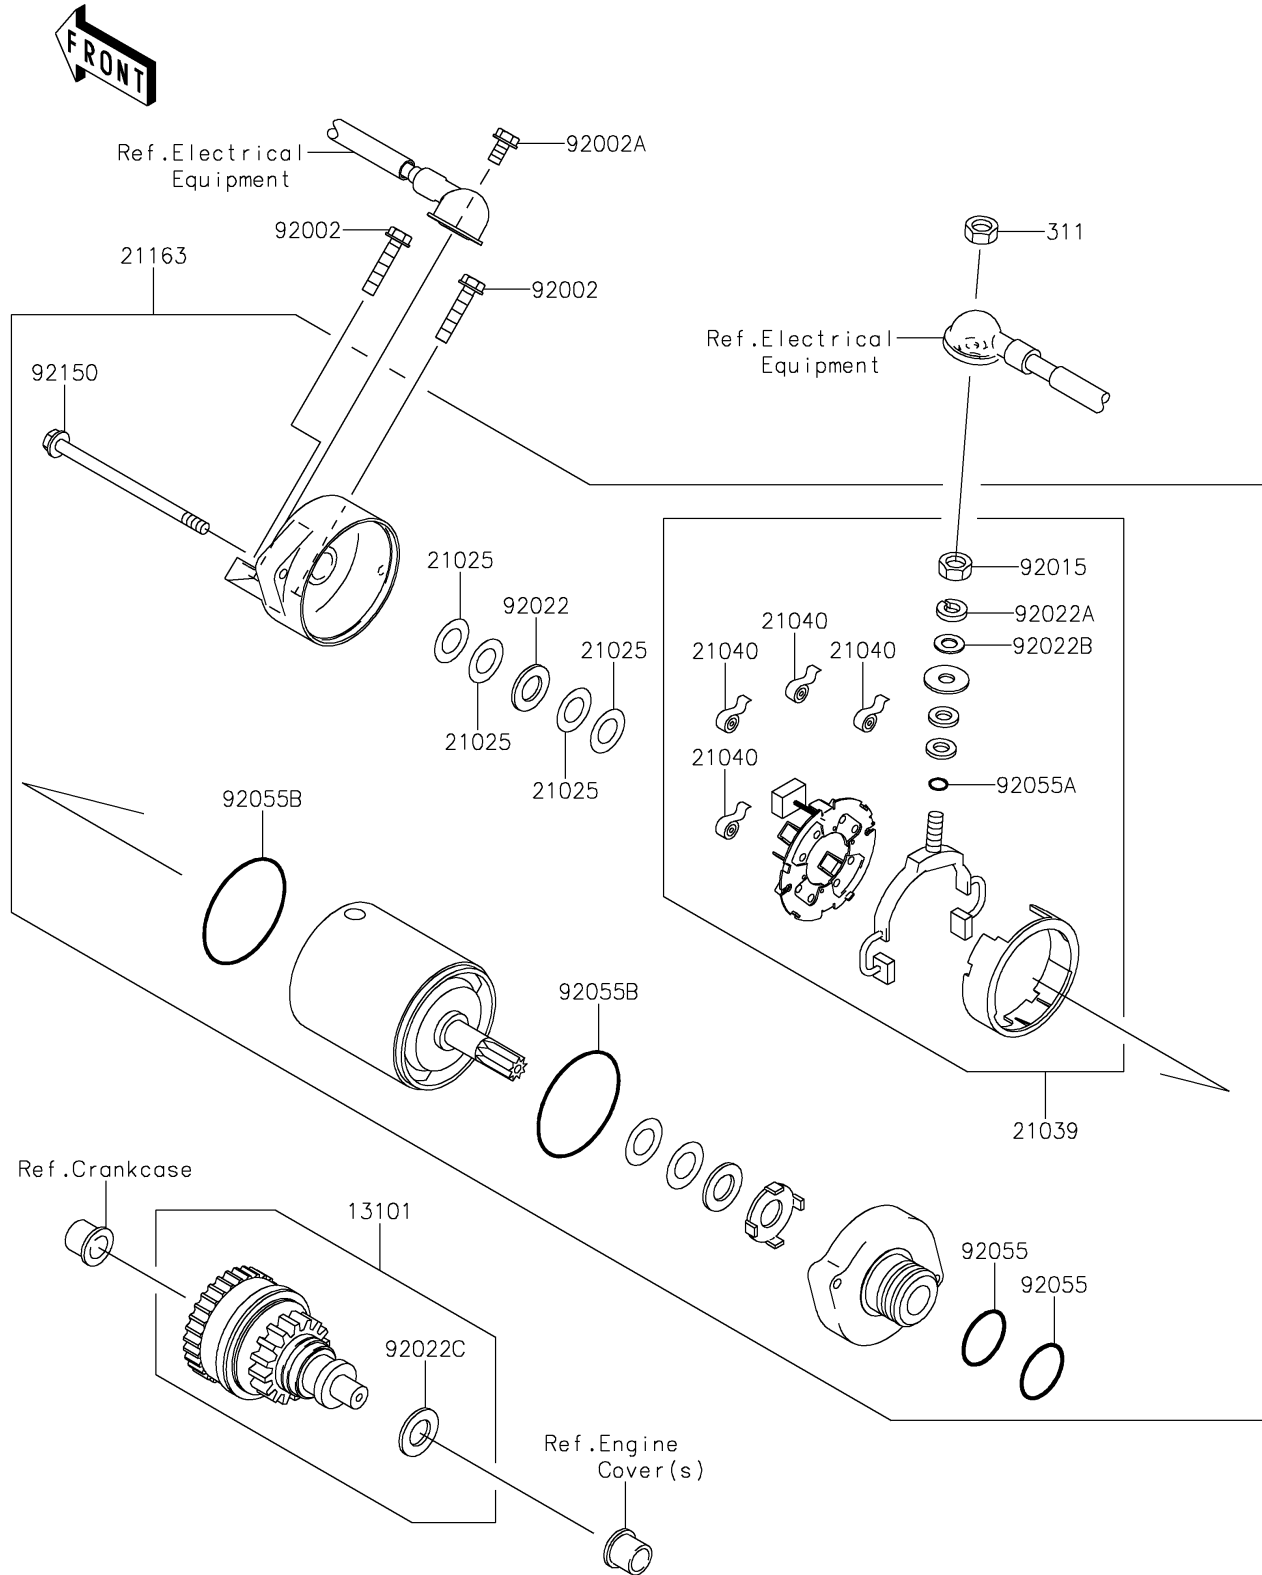

## 2019 Jet Ski® Ultra® 310R PARTS DIAGRAM

Starter Motor

E1840

## 2019 Jet Ski® Ultra® 310R PARTS LIST

Starter Motor

ITEM NAME	PART NUMBER	QUANTITY
GEAR-ASSY (Ref # 13101)	13101-3710	1
WASHER,9.1X18X0.2 (Ref # 21025)	21025-011	1
BRUSH,CARBON (Ref # 21039)	21039-3703	1
SPRING-BRUSH (Ref # 21040)	21040-1055	1
STARTER-ELECTRIC (Ref # 21163)	21163-3721	1
NUT-HEX,6MM (Ref # 311)	311R0600	1
BOLT,6X25 (Ref # 92002)	92002-3714	1
BOLT,6X12 (Ref # 92002A)	92002-3763	1
NUT,6MM (Ref # 92015)	92015-3710	1
WASHER,9.1X18X0.8 (Ref # 92022)	92022-1132	1
WASHER,6MM (Ref # 92022A)	92022-3711	1
WASHER,6MM (Ref # 92022B)	92022-3713	1
WASHER,12X24X1.0 (Ref # 92022C)	92022-3731	1
RING-O (Ref # 92055)	92055-1276	1
RING-O,4.5X2.0 (Ref # 92055A)	92055-1370	1
RING-O,STARTER MOTOR (Ref # 92055B)	92055-1381	1
BOLT (Ref # 92150)	92150-3772	1