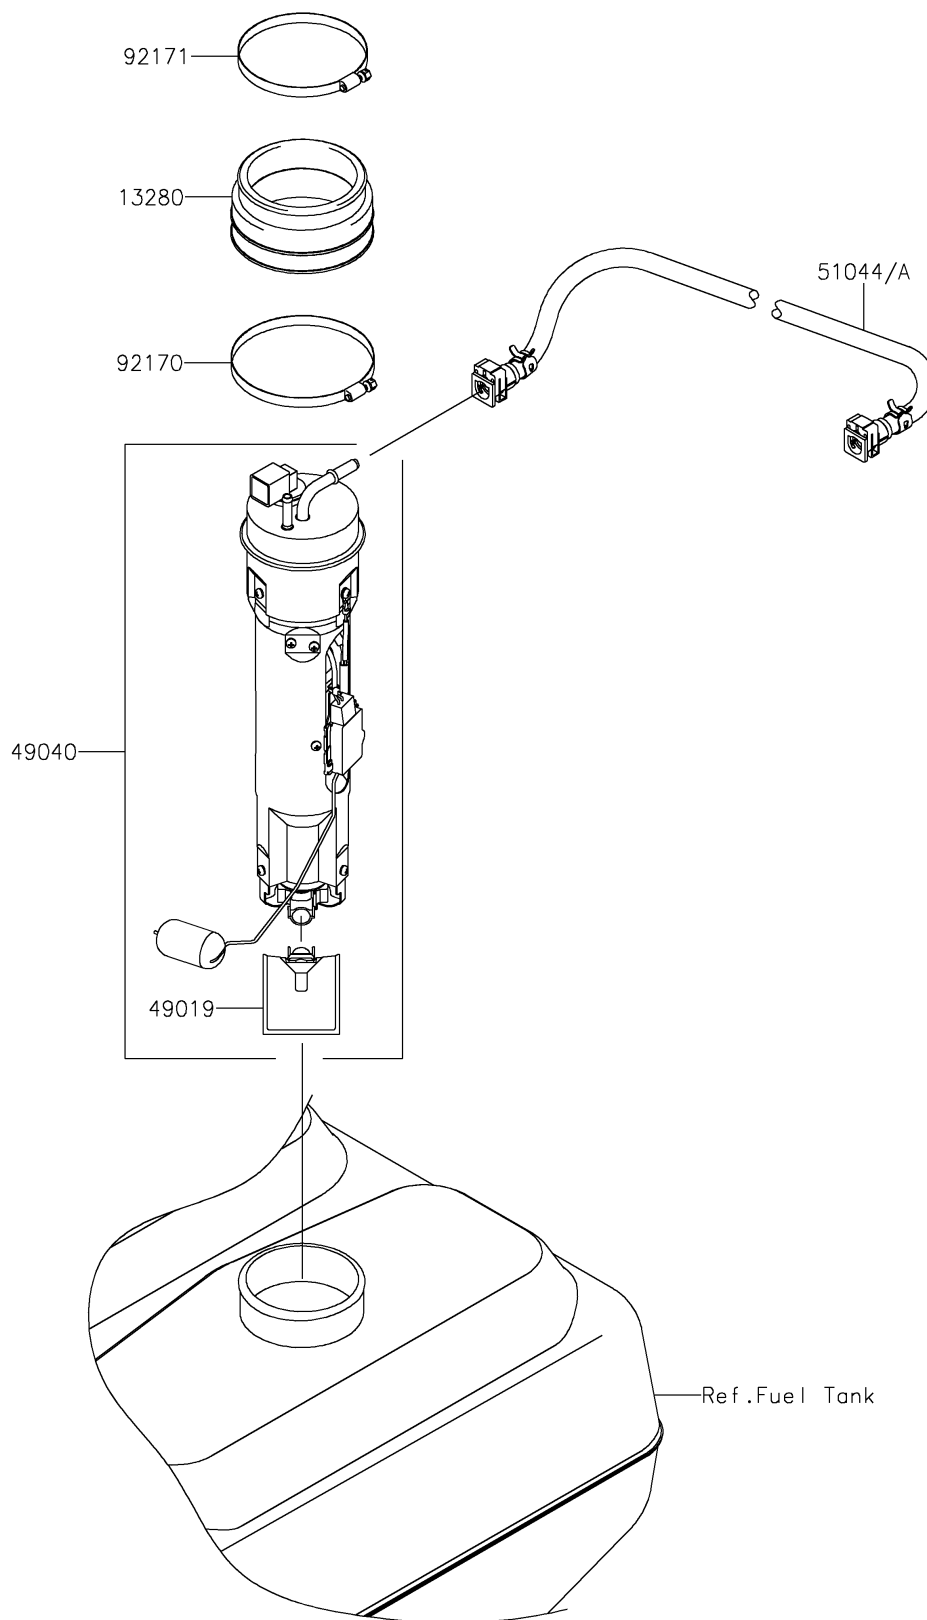

## 2019 Jet Ski® Ultra® 310R PARTS DIAGRAM

Fuel Pump

E1520

## 2019 Jet Ski® Ultra® 310R PARTS LIST

Fuel Pump

ITEM NAME	PART NUMBER	QUANTITY
HOLDER (Ref # 13280)	13280-0729	1
FILTER-FUEL (Ref # 49019)	49019-0022	1
PUMP-FUEL (Ref # 49040)	49040-0748	1
TUBE-ASSY,FUEL (Ref # 51044)	51044-0840	1
CLAMP (Ref # 92170)	92170-3760	1
CLAMP (Ref # 92171)	92171-3716	1