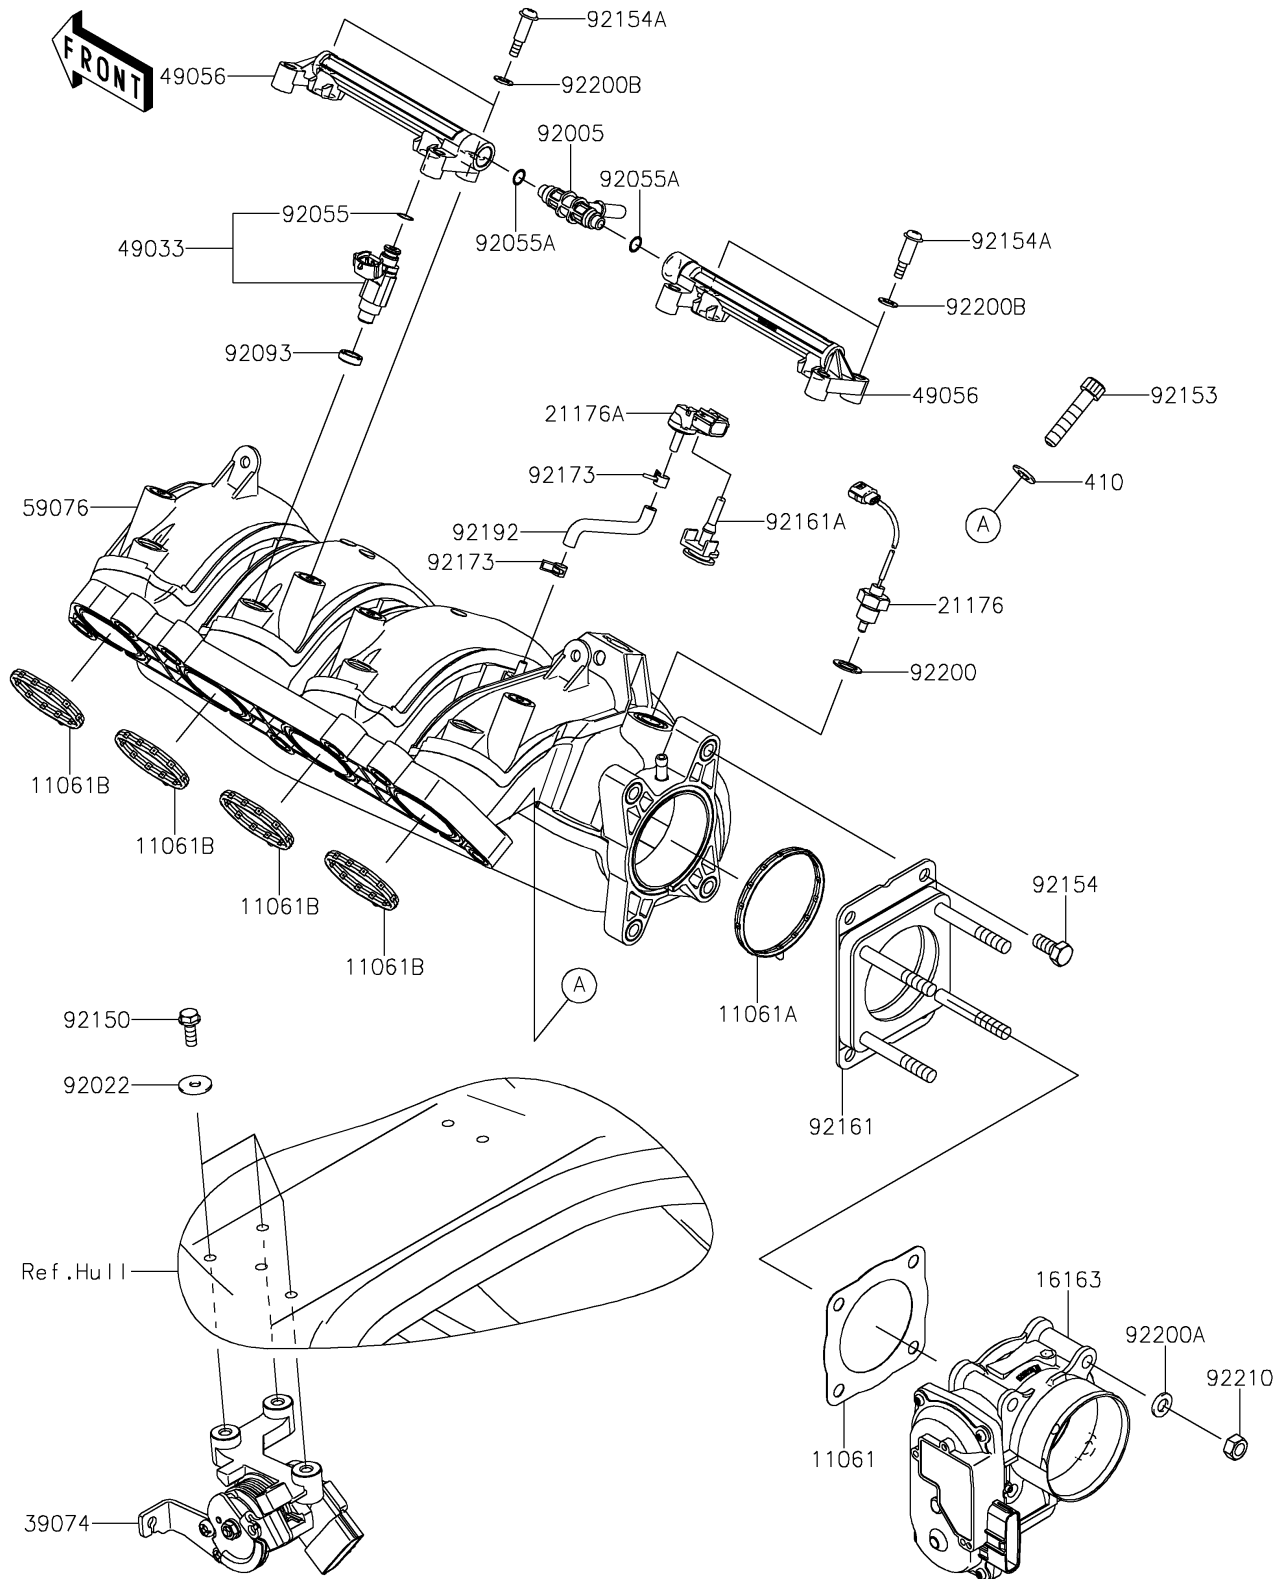

2019 Jet Ski® Ultra® 310R PARTS DIAGRAM

Throttle

E1510

2019 Jet Ski® Ultra® 310R PARTS LIST

Throttle

ITEM NAME	PART NUMBER	QUANTITY
GASKET,THROTTLE (Ref # 11061)	11061-0824	1
GASKET,MANIFOLD (Ref # 11061A)	11061-3766	1
GASKET,THROTTLE (Ref # 11061B)	11061-3767	1
THROTTLE-ASSY (Ref # 16163)	16163-1168	1
SENSOR,AIR TEMPERATURE (Ref # 21176)	21176-3767	1
SENSOR,BOOST (Ref # 21176A)	21176-3777	1
LEVER-ASSY-THROTTLE (Ref # 39074)	39074-3730	1
WASHER-PLAIN-SMALL,8MM (Ref # 410)	410S0800	1
NOZZLE-INJECTION (Ref # 49033)	49033-3709	1
PIPE-INJECTION,FUEL (Ref # 49056)	49056-3705	1
MANIFOLD-INTAKE (Ref # 59076)	59076-0006	1
FITTING,FUEL PIPE (Ref # 92005)	92005-3766	1
WASHER,6.5X20X1.5 (Ref # 92022)	92022-3710	1
RING-O,INJECTION NOZZLE (Ref # 92055)	92055-1622	1
RING-O (Ref # 92055A)	92055-3782	1
SEAL (Ref # 92093)	92093-0127	1
BOLT,6X18 (Ref # 92150)	92150-3729	1
BOLT,SOCKET,8X40 (Ref # 92153)	92153-0517	1
BOLT (Ref # 92154)	92154-1389	1
BOLT (Ref # 92154A)	92154-3713	1
DAMPER (Ref # 92161)	92161-1635	1
DAMPER (Ref # 92161A)	92161-3796	1
CLAMP (Ref # 92173)	92173-3702	1
TUBE (Ref # 92192)	92192-1361	1
WASHER,12X18X1 (Ref # 92200)	92200-0712	1
WASHER (Ref # 92200A)	92200-3806	1
WASHER (Ref # 92200B)	92200-3807	1
NUT (Ref # 92210)	92210-0897	1