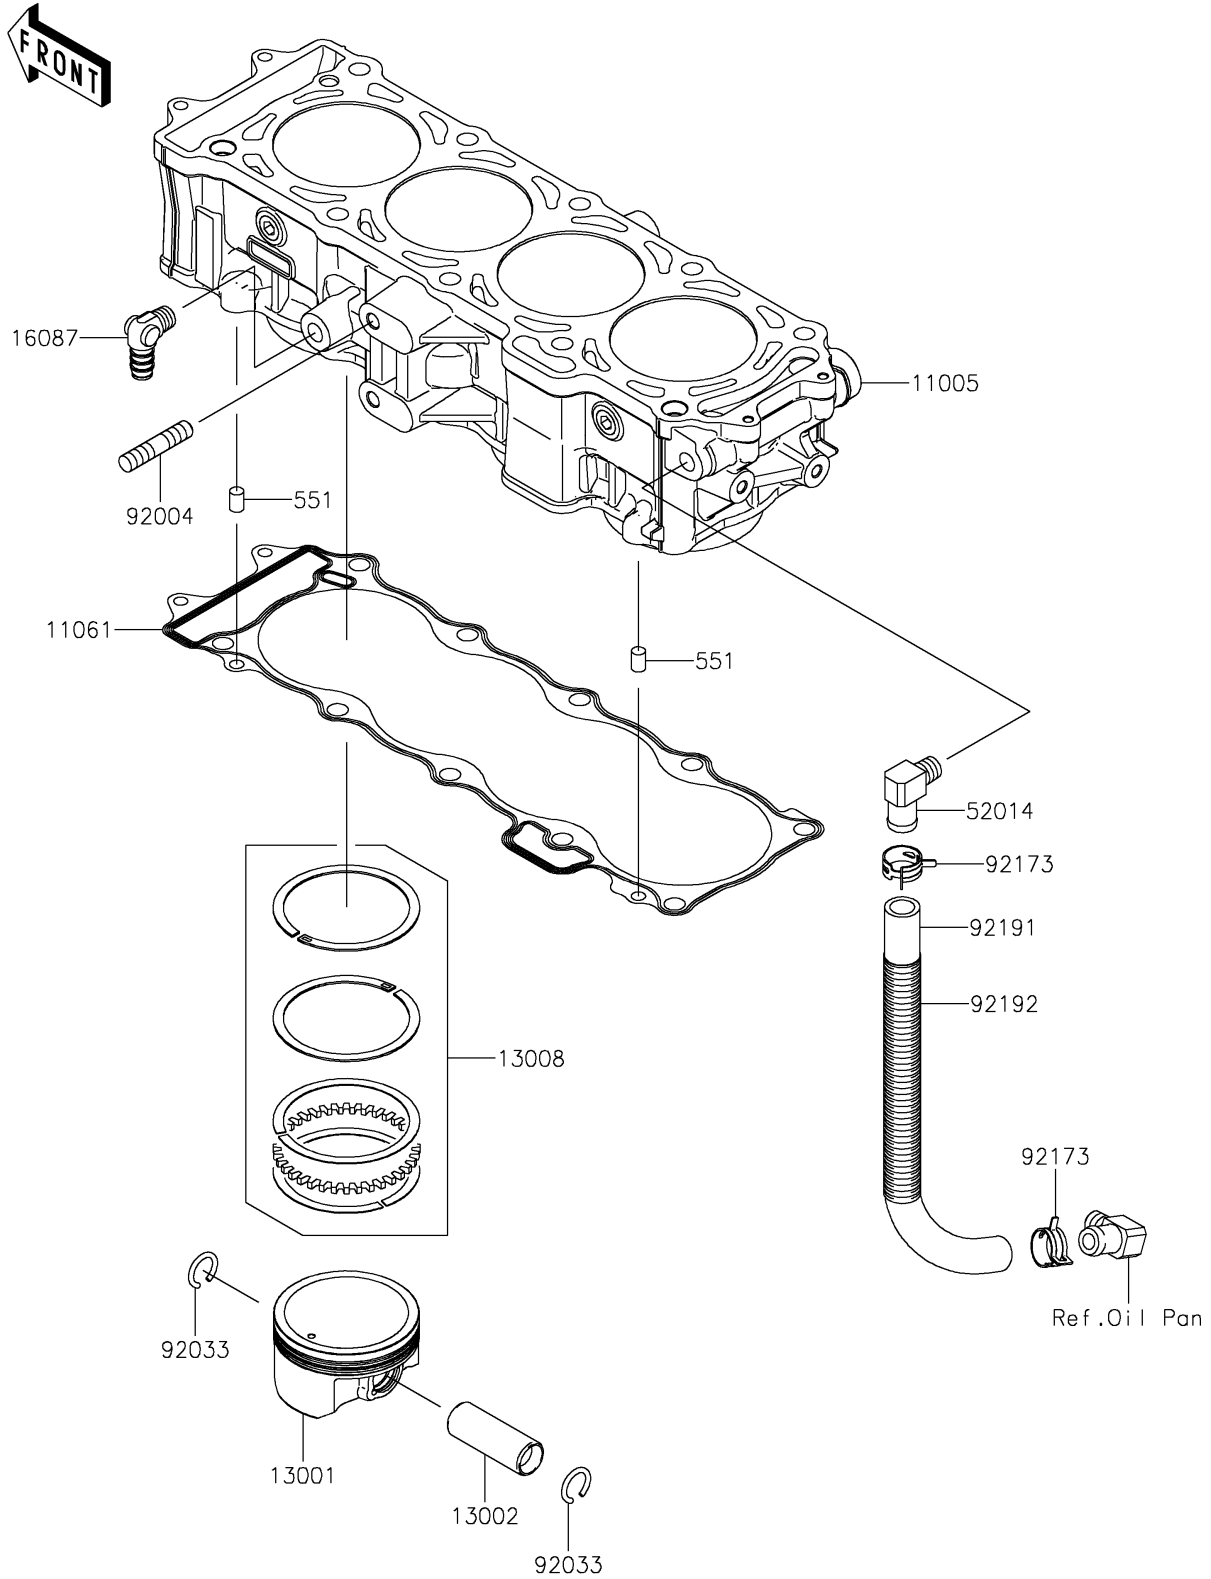

2019 Jet Ski® Ultra® 310R PARTS DIAGRAM

Cylinder/Piston(s)

E1120

2019 Jet Ski® Ultra® 310R PARTS LIST

Cylinder/Piston(s)

ITEM NAME	PART NUMBER	QUANTITY
CYLINDER-ENGINE (Ref # 11005)	11005-0630	1
GASKET,CYLINDER BASE (Ref # 11061)	11061-3770	1
PISTON-ENGINE (Ref # 13001)	13001-0787	1
PIN-PISTON (Ref # 13002)	13002-1131	1
RING-SET-PISTON (Ref # 13008)	13008-0564	1
VALVE-CHECK (Ref # 16087)	16087-3714	1
ELBOW (Ref # 52014)	52014-3717	1
PIN-DOWEL (Ref # 551)	551R0812	1
STUD,10X32 (Ref # 92004)	92004-3759	1
RING-SNAP (Ref # 92033)	92033-1188	1
CLAMP (Ref # 92173)	92173-1039	1
TUBE,BREATHER (Ref # 92191)	92191-3983	1
TUBE,CORRUGATED,L=265 (Ref # 92192)	92192-1083	1