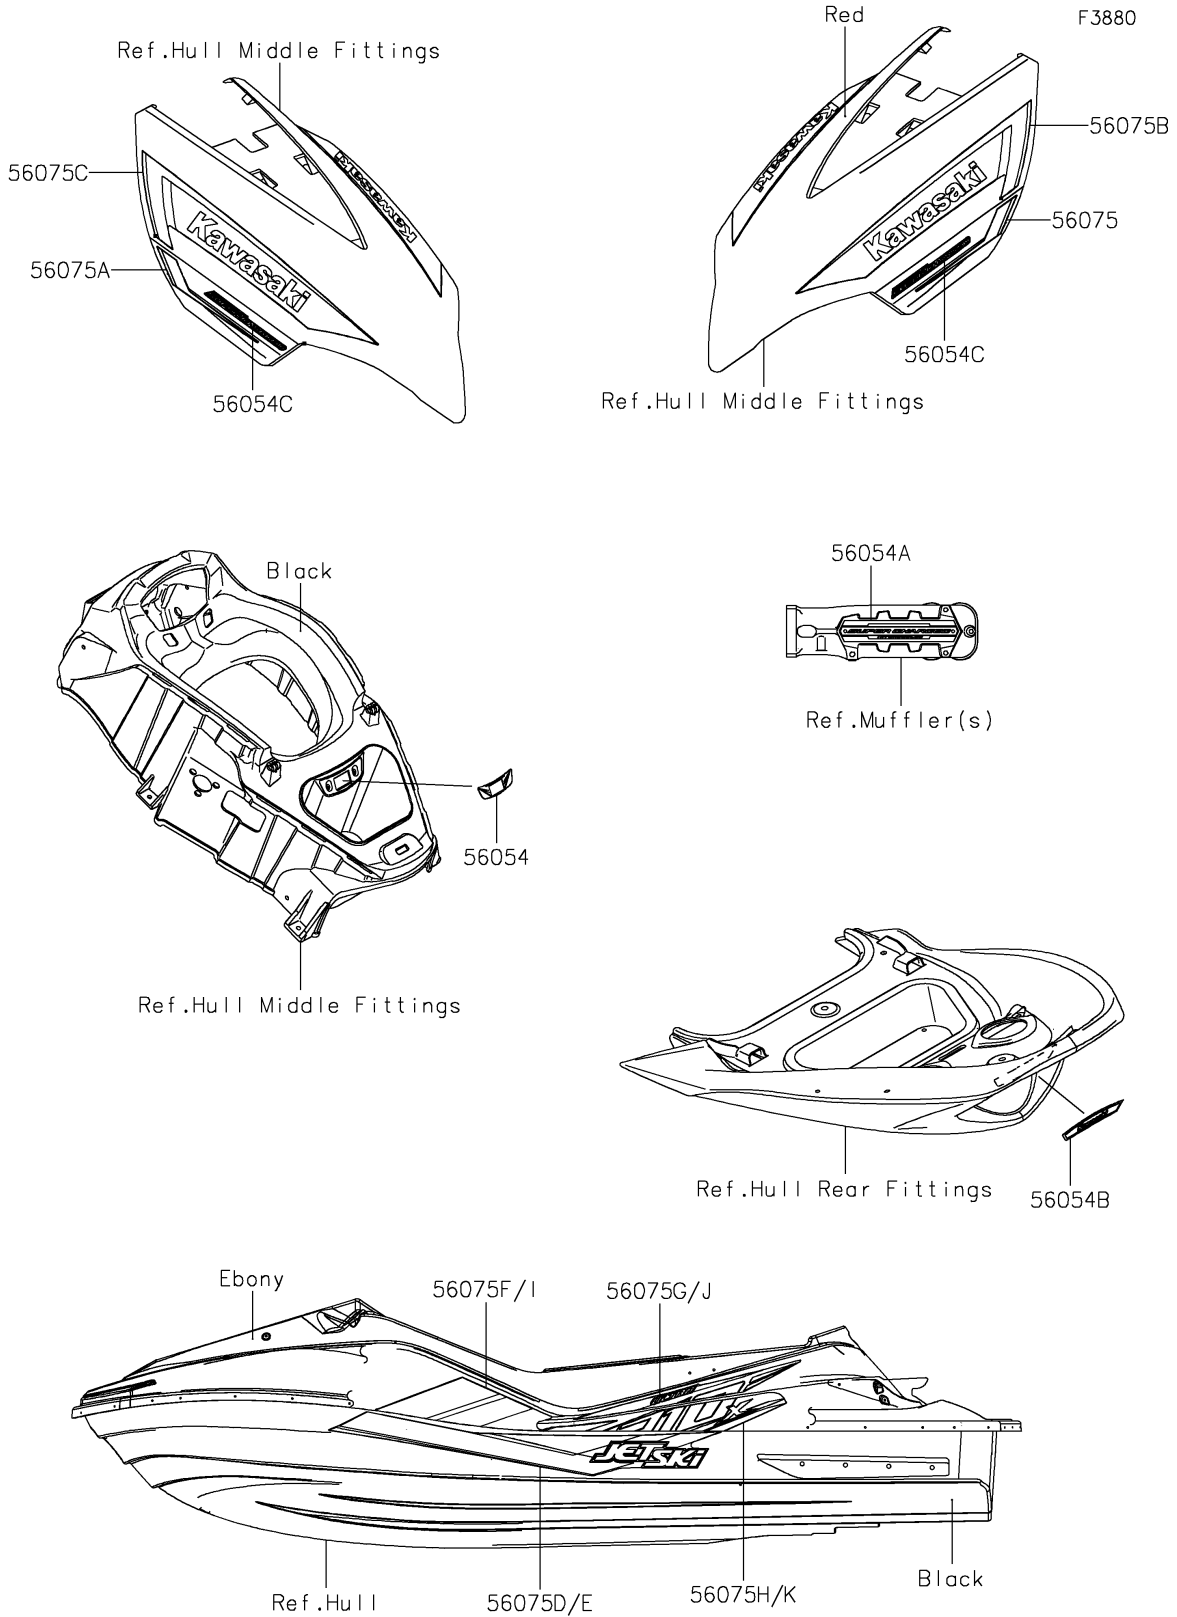

## 2019 Jet Ski® Ultra® 310X PARTS DIAGRAM

Decals(LKF)

## 2019 Jet Ski® Ultra® 310X PARTS LIST

Decals(LKF)

ITEM NAME	PART NUMBER	QUANTITY
MARK,IMMOBILIZER (Ref # 56054)	56054-1333	1
MARK,SUPER CHARGED (Ref # 56054A)	56054-1334	1
MARK,GRIP,KAWASAKI (Ref # 56054B)	56054-1335	1
MARK,SUPERCHARGED (Ref # 56054C)	56054-1840	1
PATTERN,HATCH COVER,LH,LWR (Ref # 56075)	56075-2157	1
PATTERN,HATCH COVER,RH,LWR (Ref # 56075A)	56075-2159	1
PATTERN,HATCH COVER,LH,UPP (Ref # 56075B)	56075-2785	1
PATTERN,HATCH COVER,RH,UPP (Ref # 56075C)	56075-2787	1
PATTERN,HULL,LH (Ref # 56075D)	56075-7026	1
PATTERN,HULL,RH (Ref # 56075E)	56075-7027	1
PATTERN,DECK,LH,FR (Ref # 56075F)	56075-7028	1
PATTERN,DECK,LH,RR,UPP (Ref # 56075G)	56075-7029	1
PATTERN,DECK,LH,RR,LWR (Ref # 56075H)	56075-7030	1
PATTERN,DECK,RH,FR (Ref # 56075I)	56075-7031	1
PATTERN,DECK,RH,RR,UPP (Ref # 56075J)	56075-7032	1
PATTERN,DECK,RH,RR,LWR (Ref # 56075K)	56075-7033	1