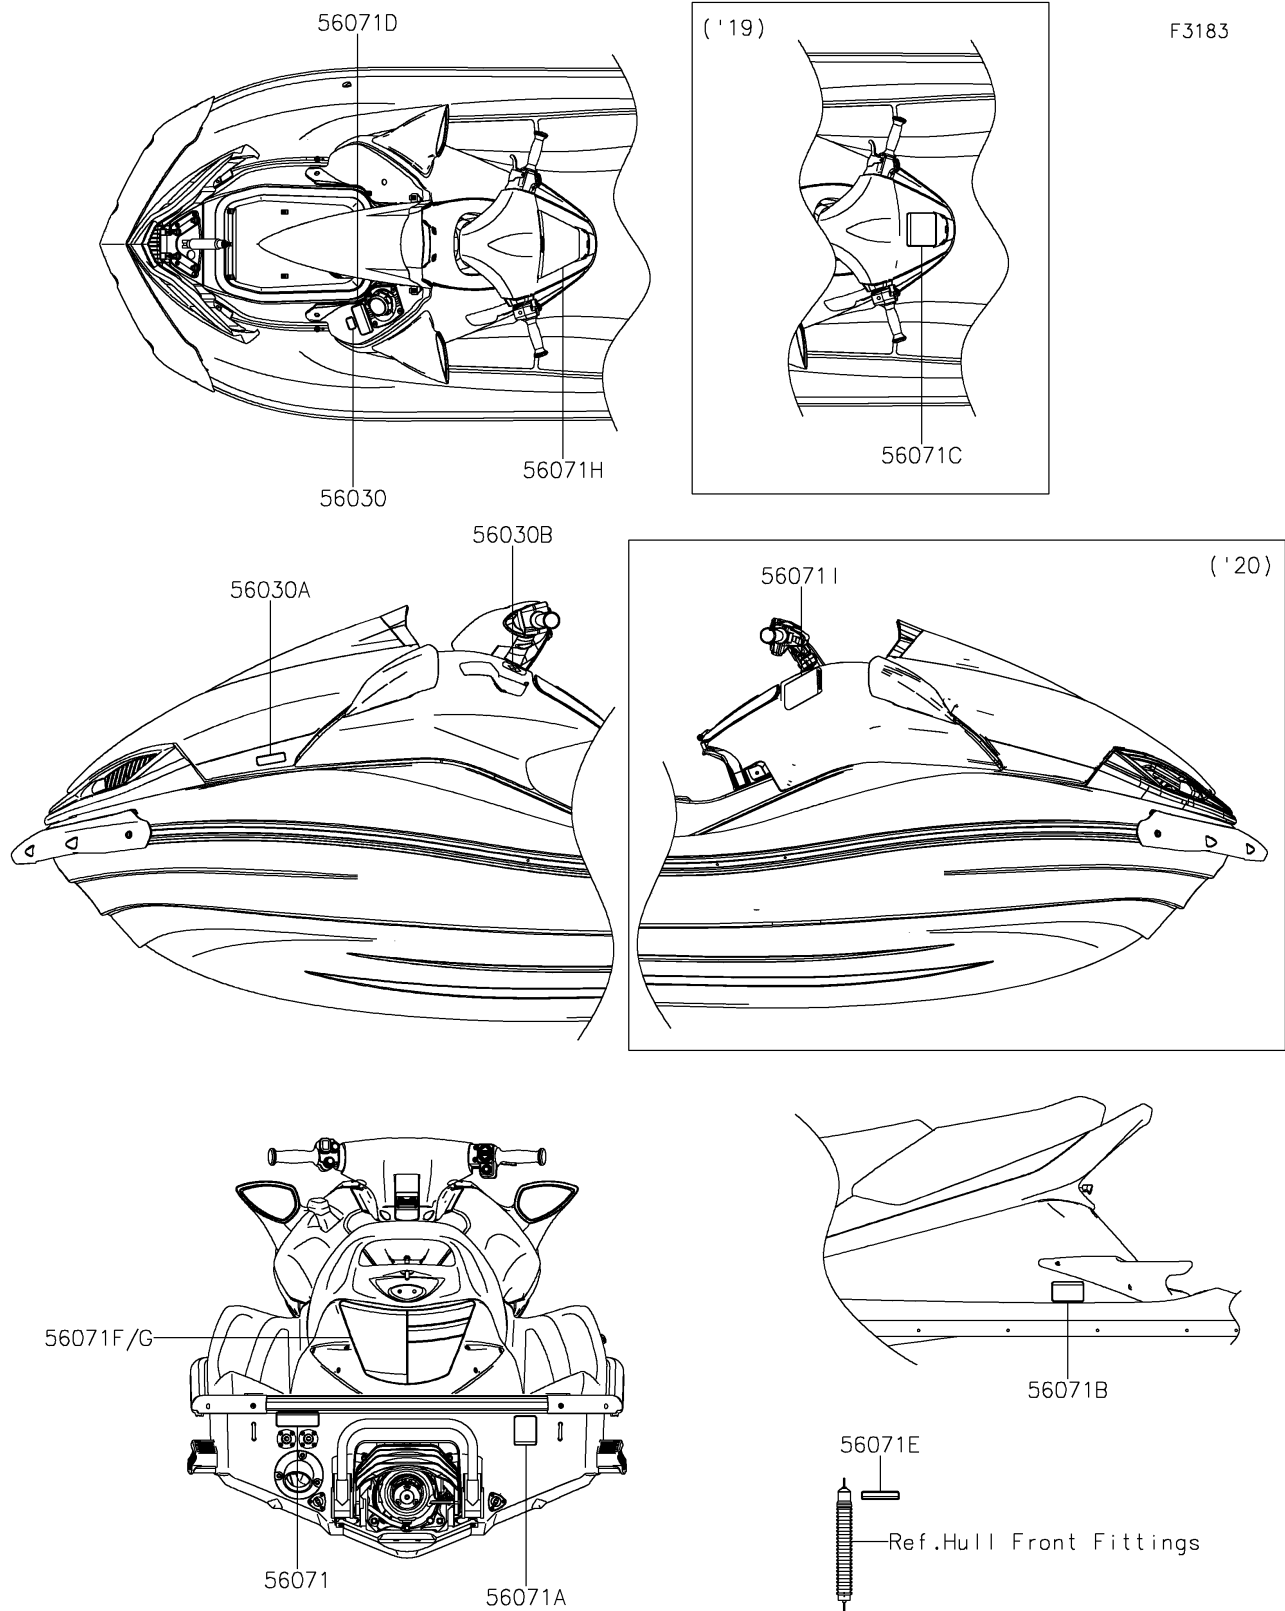

2019 Jet Ski® Ultra® 310X PARTS DIAGRAM

Labels

2019 Jet Ski® Ultra® 310X PARTS LIST

Labels

ITEM NAME	PART NUMBER	QUANTITY
LABEL,GASOLINE (Ref # 56030)	56030-0357	1
LABEL,FIRE EXTINGUISHER (Ref # 56030A)	56030-3755	1
LABEL,REVERSE (Ref # 56030B)	56030-3815	1
LABEL-WARNING,FLUSHING (Ref # 56071)	56071-0392	1
LABEL-WARNING,RIGHTING (Ref # 56071A)	56071-0398	1
LABEL-WARNING,GRAB,HANDLE,STEP (Ref # 56071B)	56071-0402	1
LABEL-WARNING,READ AND FOLLOW (Ref # 56071C)	56071-0406	1
LABEL-WARNING,FUEL SUPPLY (Ref # 56071D)	56071-0424	1
LABEL-WARNING,DAMPER (Ref # 56071E)	56071-0568	1
LABEL-WARNING,IMPORTANT SAFETY (Ref # 56071F)	56071-0816	1