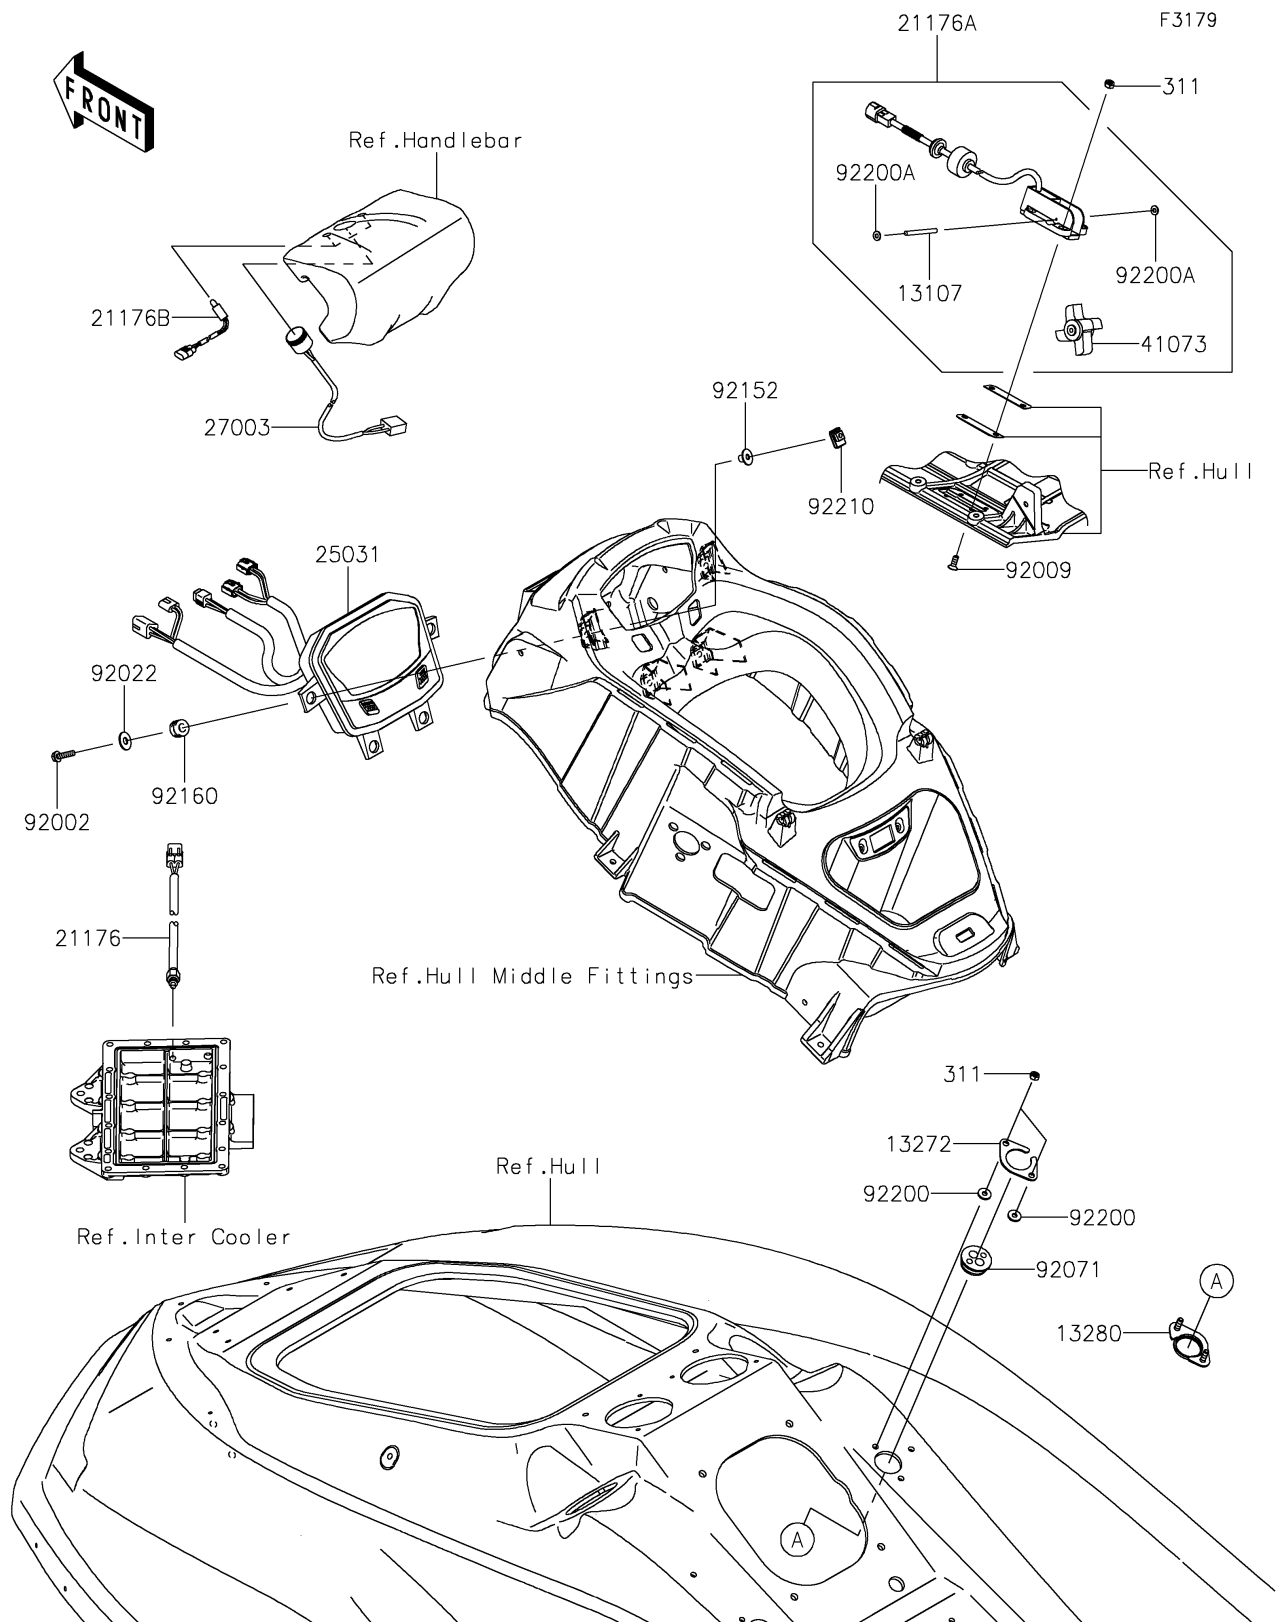

2019 Jet Ski® Ultra® 310X PARTS DIAGRAM

Meters

2019 Jet Ski® Ultra® 310X PARTS LIST

Meters

ITEM NAME	PART NUMBER	QUANTITY
SHAFT (Ref # 13107)	13107-3807	1
PLATE (Ref # 13272)	13272-3729	1
HOLDER (Ref # 13280)	13280-0724	1
SENSOR,TEMP (Ref # 21176)	21176-0072	1
SENSOR,SPEED (Ref # 21176A)	21176-3775	1
SENSOR,AIR TEMP (Ref # 21176B)	21176-3778	1
METER-ASSY (Ref # 25031)	25031-0689	1
HORN (Ref # 27003)	27003-3706	1
NUT-HEX,6MM (Ref # 311)	311R0600	1
WHEEL-ASSY,PADDLE (Ref # 41073)	41073-3701	1
BOLT,6X25 (Ref # 92002)	92002-3714	1
SCREW,6X16 (Ref # 92009)	92009-3703	1
WASHER,6.5X20X1.5 (Ref # 92022)	92022-3710	1
GROMMET,HARNESS (Ref # 92071)	92071-3790	1
COLLAR (Ref # 92152)	92152-3755	1
DAMPER,10X20X12 (Ref # 92160)	92160-1167	1
WASHER,6.5X16X2.0 (Ref # 92200)	92200-1543	1
WASHER (Ref # 92200A)	92200-3805	1
NUT,6MM (Ref # 92210)	92210-3768	1