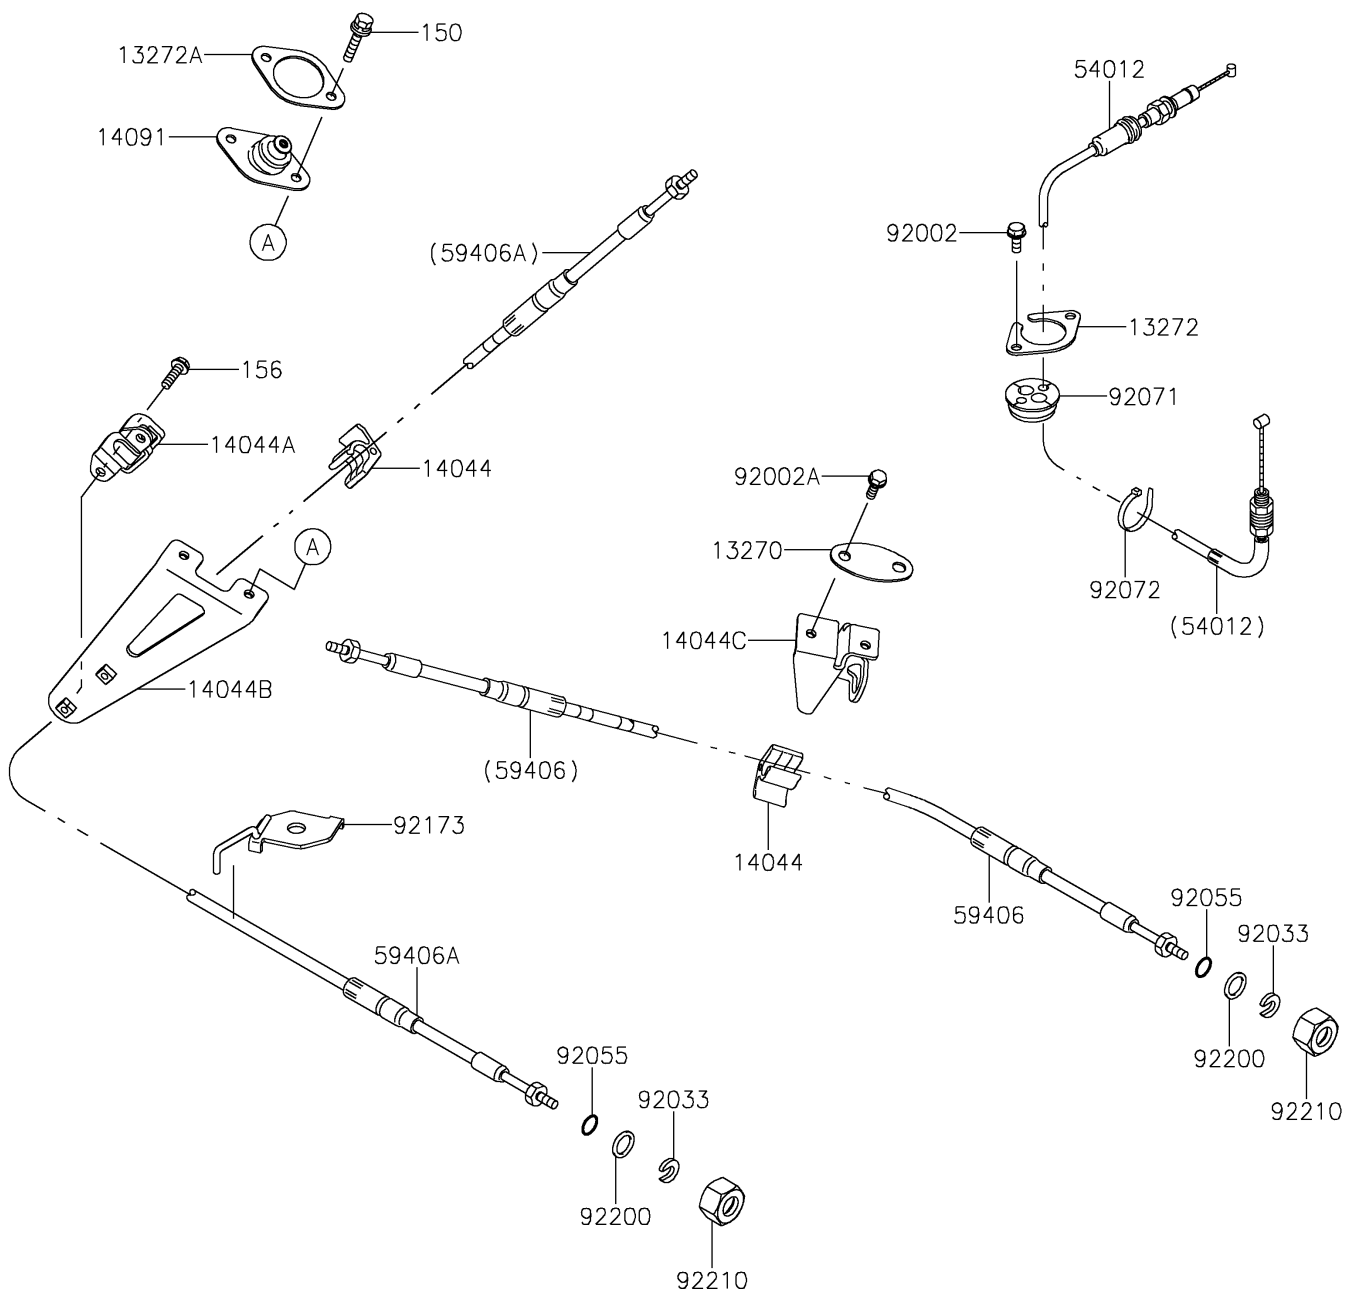

2019 Jet Ski® Ultra® 310X PARTS DIAGRAM

Cables

F3175

2019 Jet Ski® Ultra® 310X PARTS LIST

Cables

ITEM NAME	PART NUMBER	QUANTITY
PLATE (Ref # 13270)	13270-3860	1
PLATE (Ref # 13272)	13272-3729	1
PLATE (Ref # 13272A)	13272-3730	1
HOLDER-CABLE (Ref # 14044)	14044-3765	1
HOLDER-CABLE,REVERSE (Ref # 14044A)	14044-3766	1
HOLDER-CABLE,REVERSE (Ref # 14044B)	14044-3767	1
HOLDER-CABLE,STEERING (Ref # 14044C)	14044-3769	1
COVER (Ref # 14091)	14091-3821	1
BOLT-WS,6X25 (Ref # 150)	150R0625	1
BOLT-WP,6X16 (Ref # 156)	156R0616	1
CABLE-THROTTLE (Ref # 54012)	54012-0592	1
CABLE-STRG (Ref # 59406)	59406-0003	1
CABLE-STRG,REVERSE (Ref # 59406A)	59406-0004	1
BOLT,6X16 (Ref # 92002)	92002-3728	1
BOLT,6X20 (Ref # 92002A)	92002-3755	1
RING-SNAP (Ref # 92033)	92033-3735	1
RING-O (Ref # 92055)	92055-3778	1
GROMMET,HARNESS (Ref # 92071)	92071-3790	1
BAND,L=368.3 (Ref # 92072)	92072-3872	1
CLAMP (Ref # 92173)	92173-3704	1
WASHER,14.5X20X1.5 (Ref # 92200)	92200-3793	1
NUT,22MM (Ref # 92210)	92210-3772	1