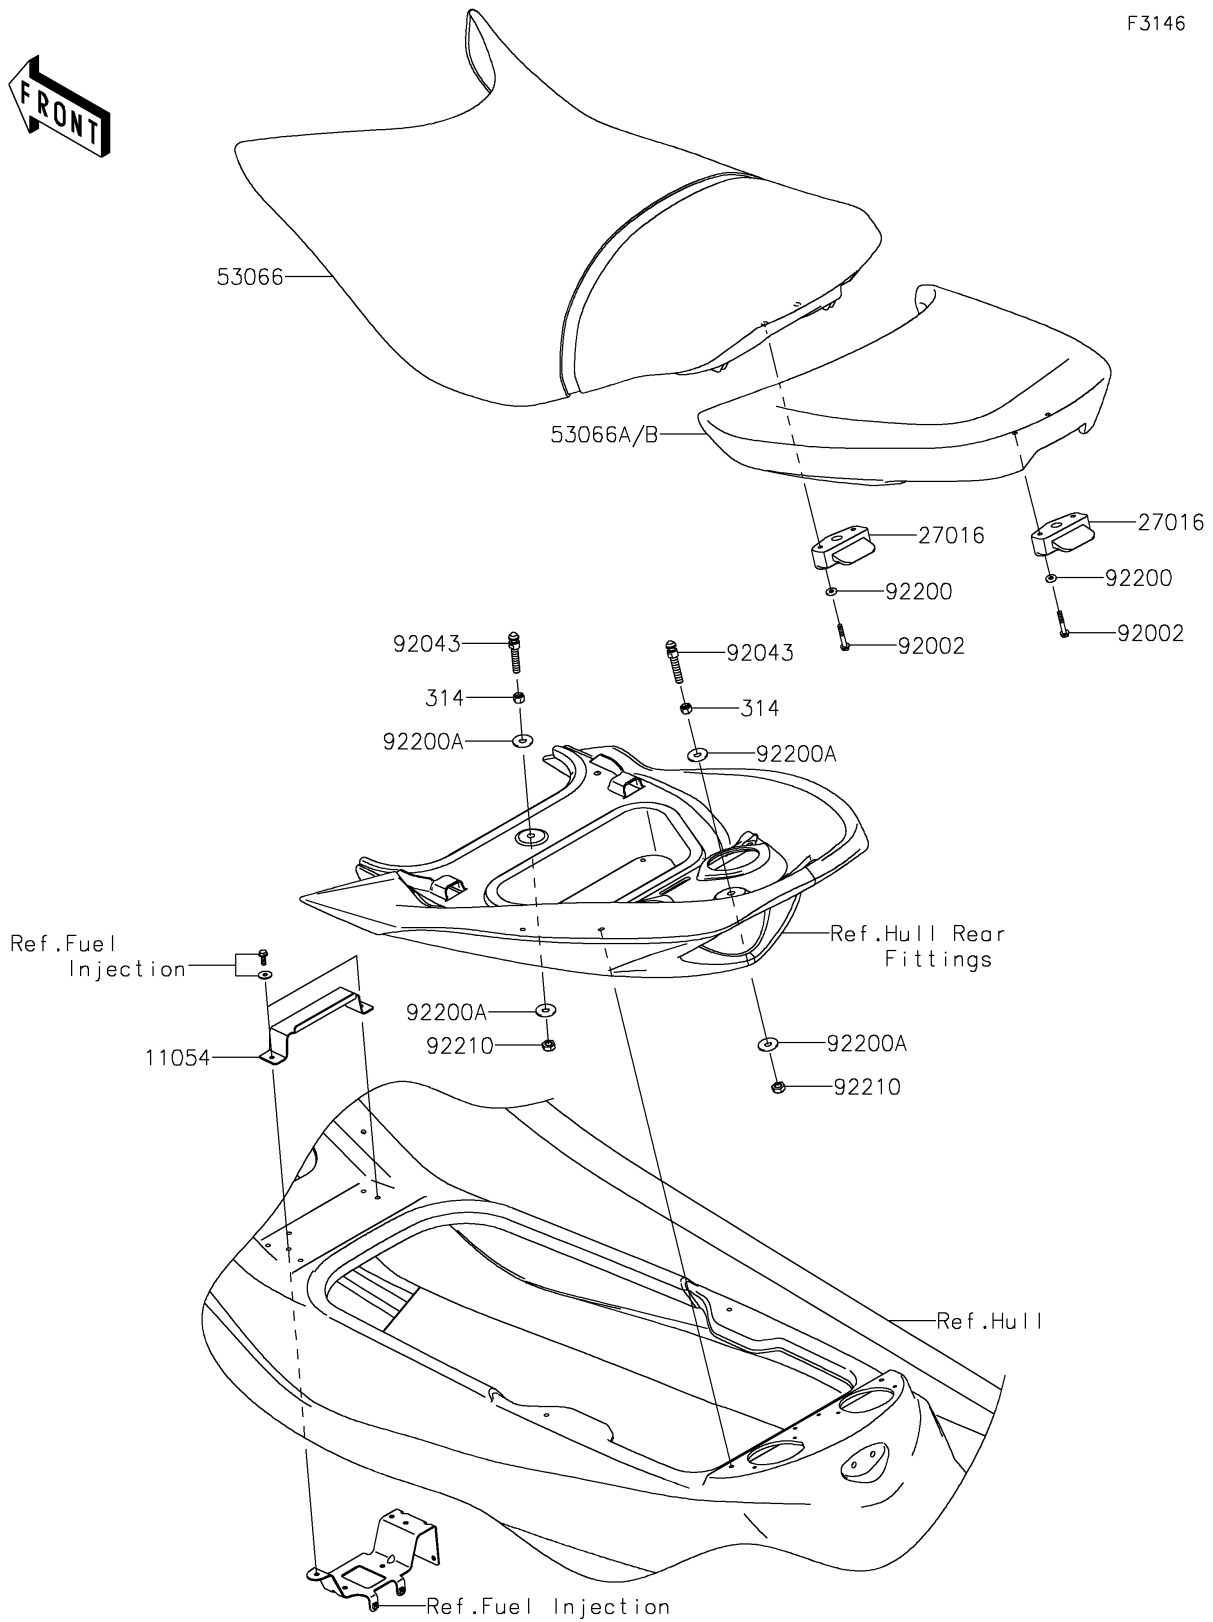

2019 Jet Ski® Ultra® 310X PARTS DIAGRAM

Seat

F3146

2019 Jet Ski® Ultra® 310X PARTS LIST

Seat

ITEM NAME	PART NUMBER	QUANTITY
BRACKET,FRONT SEAT (Ref # 11054)	11054-3702	1
LOCK-ASSY,SEAT,FR&RR (Ref # 27016)	27016-3758	1
NUT-HEX-FINE,10MM (Ref # 314)	314R1000	1
SEAT,FR,LEATHER BLK+BAND BLK (Ref # 53066)	53066-0378-12Y	1
SEAT-ASSY,RR,P.SILVER (Ref # 53066A)	53066-0387-12N	1
BOLT,6X40 (Ref # 92002)	92002-3716	1
PIN (Ref # 92043)	92043-3763	1
WASHER,6.5X16X2.0 (Ref # 92200)	92200-1543	1
WASHER (Ref # 92200A)	92200-3762	1
NUT,LOCK,10MM (Ref # 92210)	92210-3792	1