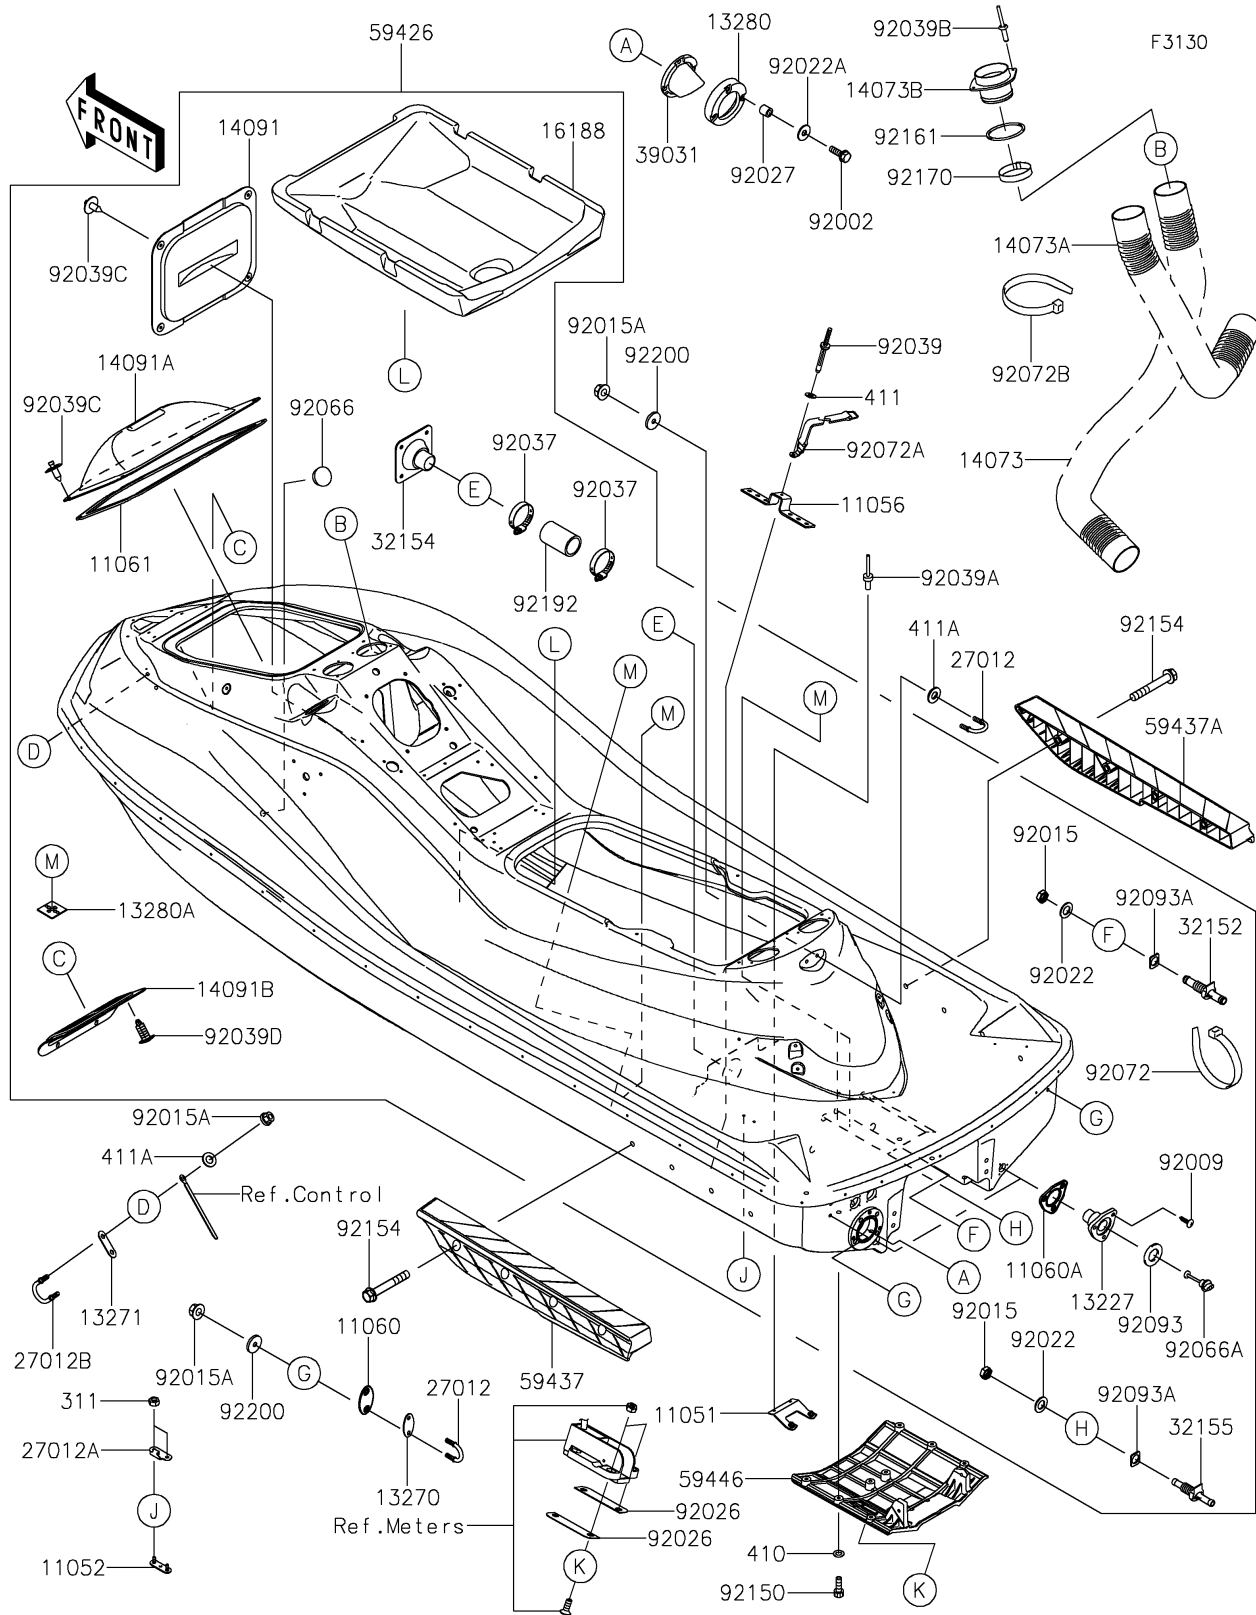

2019 Jet Ski® Ultra® 310X PARTS DIAGRAM

Hull

2019 Jet Ski® Ultra® 310X PARTS LIST

Hull

ITEM NAME	PART NUMBER	QUANTITY
BRACKET,BREATHER-BILGE (Ref # 11051)	11051-3802	1
BRACKET,RR DUCT (Ref # 11052)	11052-3712	1
BRACKET,WATER MUFFLER (Ref # 11056)	11056-3722	1
GASKET,U HOOK,RR (Ref # 11060)	11060-3800	1
GASKET,DRAIN PLUG (Ref # 11060A)	11060-3801	1
GASKET,BATTERY COVER (Ref # 11061)	11061-3754	1
HOUSING,DRAIN PLUG,F.BLACK (Ref # 13227)	13227-3721-6Z	1
PLATE (Ref # 13270)	13270-3860	1
PLATE (Ref # 13271)	13271-3724	1
HOLDER,EXHAUST VALVE (Ref # 13280)	13280-3718	1
HOLDER (Ref # 13280A)	13280-3757	1
DUCT,L=1000 (Ref # 14073)	14073-0876	1
DUCT,L=800 (Ref # 14073A)	14073-0878	1
DUCT (Ref # 14073B)	14073-3805	1
COVER,ECU (Ref # 14091)	14091-3786	1
COVER,BATTERY (Ref # 14091A)	14091-3809	1
COVER,STORAGE CASE (Ref # 14091B)	14091-3819	1
FLOAT (Ref # 16188)	16188-0032	1
HOOK (Ref # 27012)	27012-3797	1
HOOK (Ref # 27012A)	27012-3816	1
HOOK (Ref # 27012B)	27012-3821	1
PIPE (Ref # 32152)	32152-3749	1
PIPE,DRIVE SHAFT (Ref # 32154)	32154-3714	1
PIPE,COOLING (Ref # 32155)	32155-1511	1
CAP-END (Ref # 39031)	39031-3704	1
HULL-COMP,BLACK/EBONY (Ref # 59426)	59426-0003-43D	1
STABILIZER,LH,F.BLACK (Ref # 59437)	59437-3749-6Z	1
STABILIZER,RH,F.BLACK (Ref # 59437A)	59437-3750-6Z	1
COVER-JET PUMP (Ref # 59446)	59446-3760	1

2019 Jet Ski® Ultra® 310X PARTS LIST

Hull

ITEM NAME	PART NUMBER	QUANTITY
TUBE,39X51X78 (Ref # 92192)	92192-3756	1
WASHER (Ref # 92200)	92200-3779	1