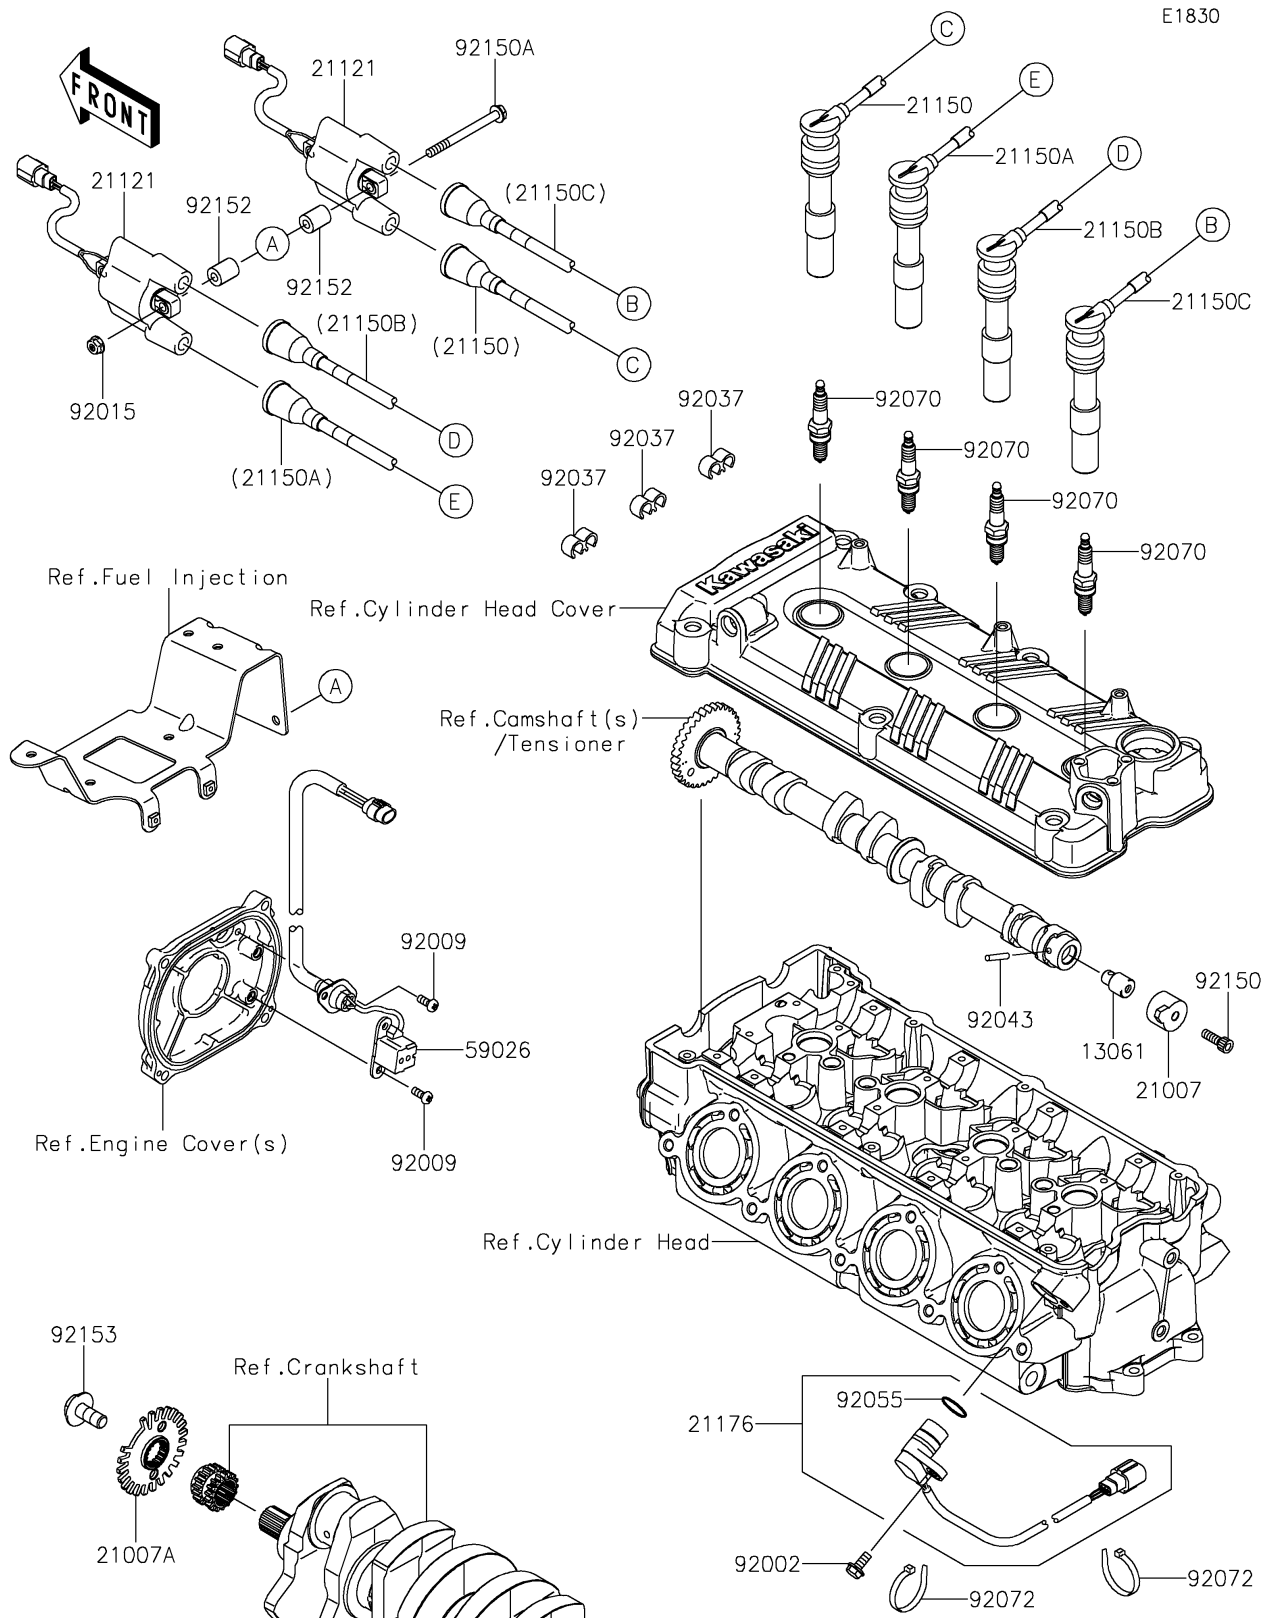

## 2019 Jet Ski® Ultra® 310X PARTS DIAGRAM

Ignition System

## 2019 Jet Ski® Ultra® 310X PARTS LIST

### Ignition System

ITEM NAME	PART NUMBER	QUANTITY
BOSS,CAM SENSOR (Ref # 13061)	13061-1687	1
ROTOR,EX CAM (Ref # 21007)	21007-3742	1
ROTOR,PULSING (Ref # 21007A)	21007-3747	1
COIL-IGNITION (Ref # 21121)	21121-0720	1
CORD-ASSY,#1,L=340 (Ref # 21150)	21150-0006	1
CORD-ASSY,#2,L=450 (Ref # 21150A)	21150-0007	1
CORD-ASSY,#3,L=540 (Ref # 21150B)	21150-0008	1
CORD-ASSY,#4,L=600 (Ref # 21150C)	21150-0009	1
SENSOR,CAM ANGLE (Ref # 21176)	21176-1077	1
COIL-PULSING (Ref # 59026)	59026-3702	1
BOLT,6X16 (Ref # 92002)	92002-3728	1
SCREW,5X12 (Ref # 92009)	92009-1296	1
NUT,6MM (Ref # 92015)	92015-3767	1
CLAMP,CORD (Ref # 92037)	92037-1603	1
PIN (Ref # 92043)	92043-1575	1
RING-O (Ref # 92055)	92055-1639	1
PLUG-SPARK,PMR9B(NGK) (Ref # 92070)	92070-3707	1
BAND,L=188.85 (Ref # 92072)	92072-0105	1
BOLT,6X18 (Ref # 92150)	92150-1645	1
BOLT,6X70 (Ref # 92150A)	92150-3753	1
COLLAR (Ref # 92152)	92152-3738	1
BOLT,FLANGED,8X23 (Ref # 92153)	92153-0549	1