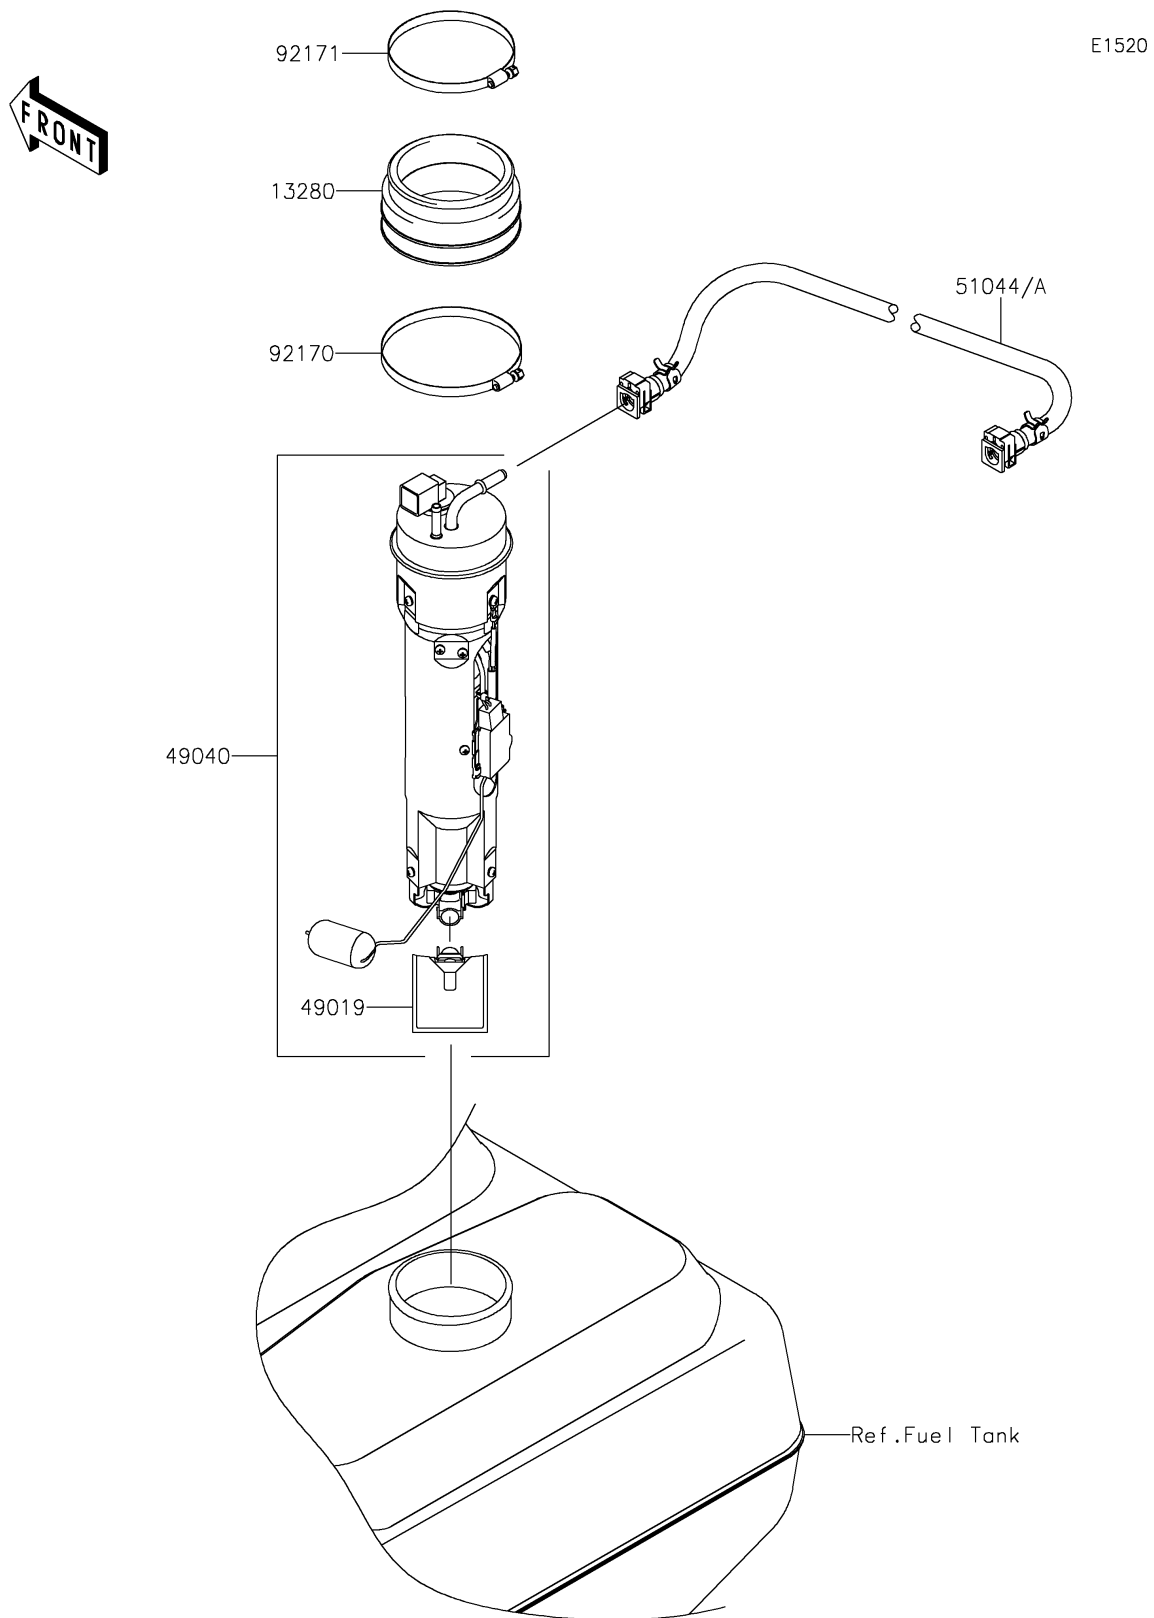

2019 Jet Ski® Ultra® 310X PARTS DIAGRAM

Fuel Pump

2019 Jet Ski® Ultra® 310X PARTS LIST

Fuel Pump

ITEM NAME	PART NUMBER	QUANTITY
HOLDER (Ref # 13280)	13280-0729	1
FILTER-FUEL (Ref # 49019)	49019-0022	1
PUMP-FUEL (Ref # 49040)	49040-0748	1
TUBE-ASSY,FUEL (Ref # 51044)	51044-0840	1
CLAMP (Ref # 92170)	92170-3760	1
CLAMP (Ref # 92171)	92171-3716	1