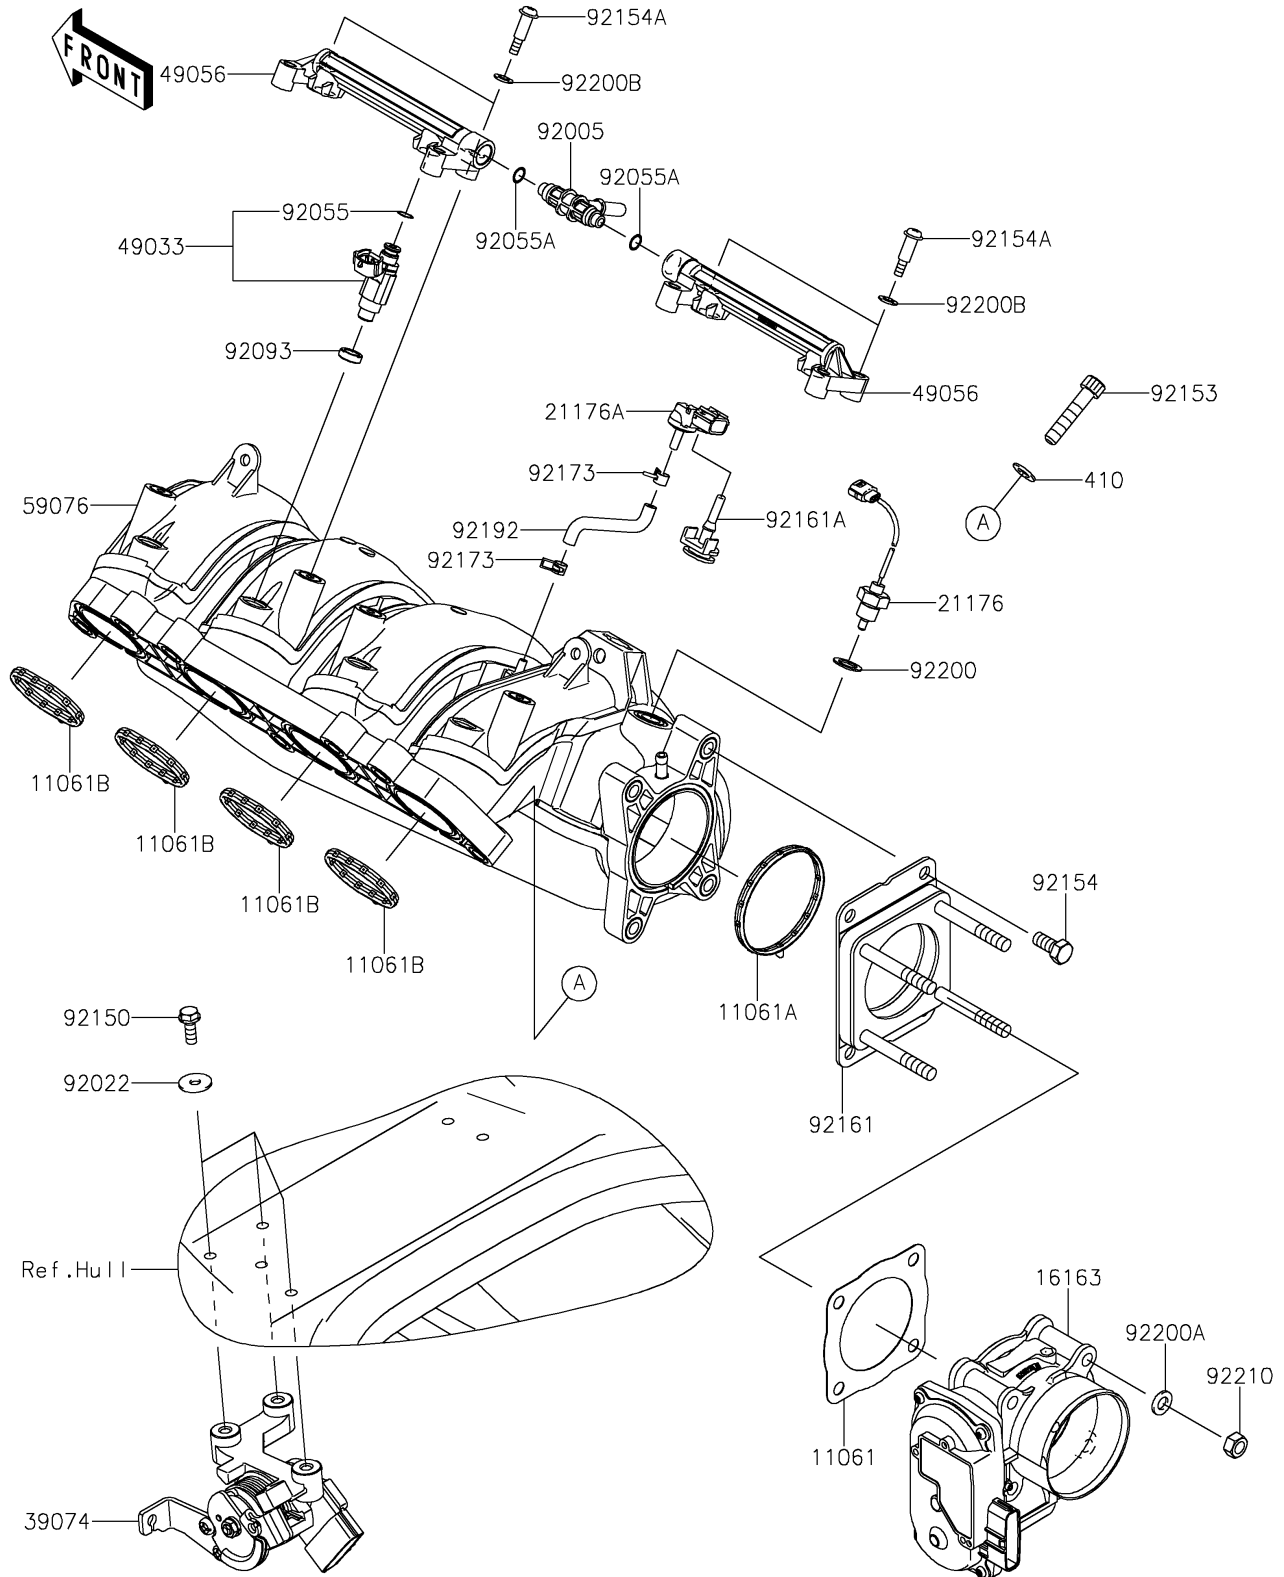

2019 Jet Ski® Ultra® 310X PARTS DIAGRAM

Throttle

E1510

2019 Jet Ski® Ultra® 310X PARTS LIST

Throttle

ITEM NAME	PART NUMBER	QUANTITY
GASKET,THROTTLE (Ref # 11061)	11061-0824	1
GASKET,MANIFOLD (Ref # 11061A)	11061-3766	1
GASKET,THROTTLE (Ref # 11061B)	11061-3767	1
THROTTLE-ASSY (Ref # 16163)	16163-1168	1
SENSOR,AIR TEMPERATURE (Ref # 21176)	21176-3767	1
SENSOR,BOOST (Ref # 21176A)	21176-3777	1
LEVER-ASSY-THROTTLE (Ref # 39074)	39074-3730	1
WASHER-PLAIN-SMALL,8MM (Ref # 410)	410S0800	1
NOZZLE-INJECTION (Ref # 49033)	49033-3709	1
PIPE-INJECTION,FUEL (Ref # 49056)	49056-3705	1
MANIFOLD-INTAKE (Ref # 59076)	59076-0006	1
FITTING,FUEL PIPE (Ref # 92005)	92005-3766	1
WASHER,6.5X20X1.5 (Ref # 92022)	92022-3710	1
RING-O,INJECTION NOZZLE (Ref # 92055)	92055-1622	1
RING-O (Ref # 92055A)	92055-3782	1
SEAL (Ref # 92093)	92093-0127	1
BOLT,6X18 (Ref # 92150)	92150-3729	1
BOLT,SOCKET,8X40 (Ref # 92153)	92153-0517	1
BOLT (Ref # 92154)	92154-1389	1
BOLT (Ref # 92154A)	92154-3713	1
DAMPER (Ref # 92161)	92161-1635	1
DAMPER (Ref # 92161A)	92161-3796	1
CLAMP (Ref # 92173)	92173-3702	1
TUBE (Ref # 92192)	92192-1361	1
WASHER,12X18X1 (Ref # 92200)	92200-0712	1
WASHER (Ref # 92200A)	92200-3806	1
WASHER (Ref # 92200B)	92200-3807	1
NUT (Ref # 92210)	92210-0897	1